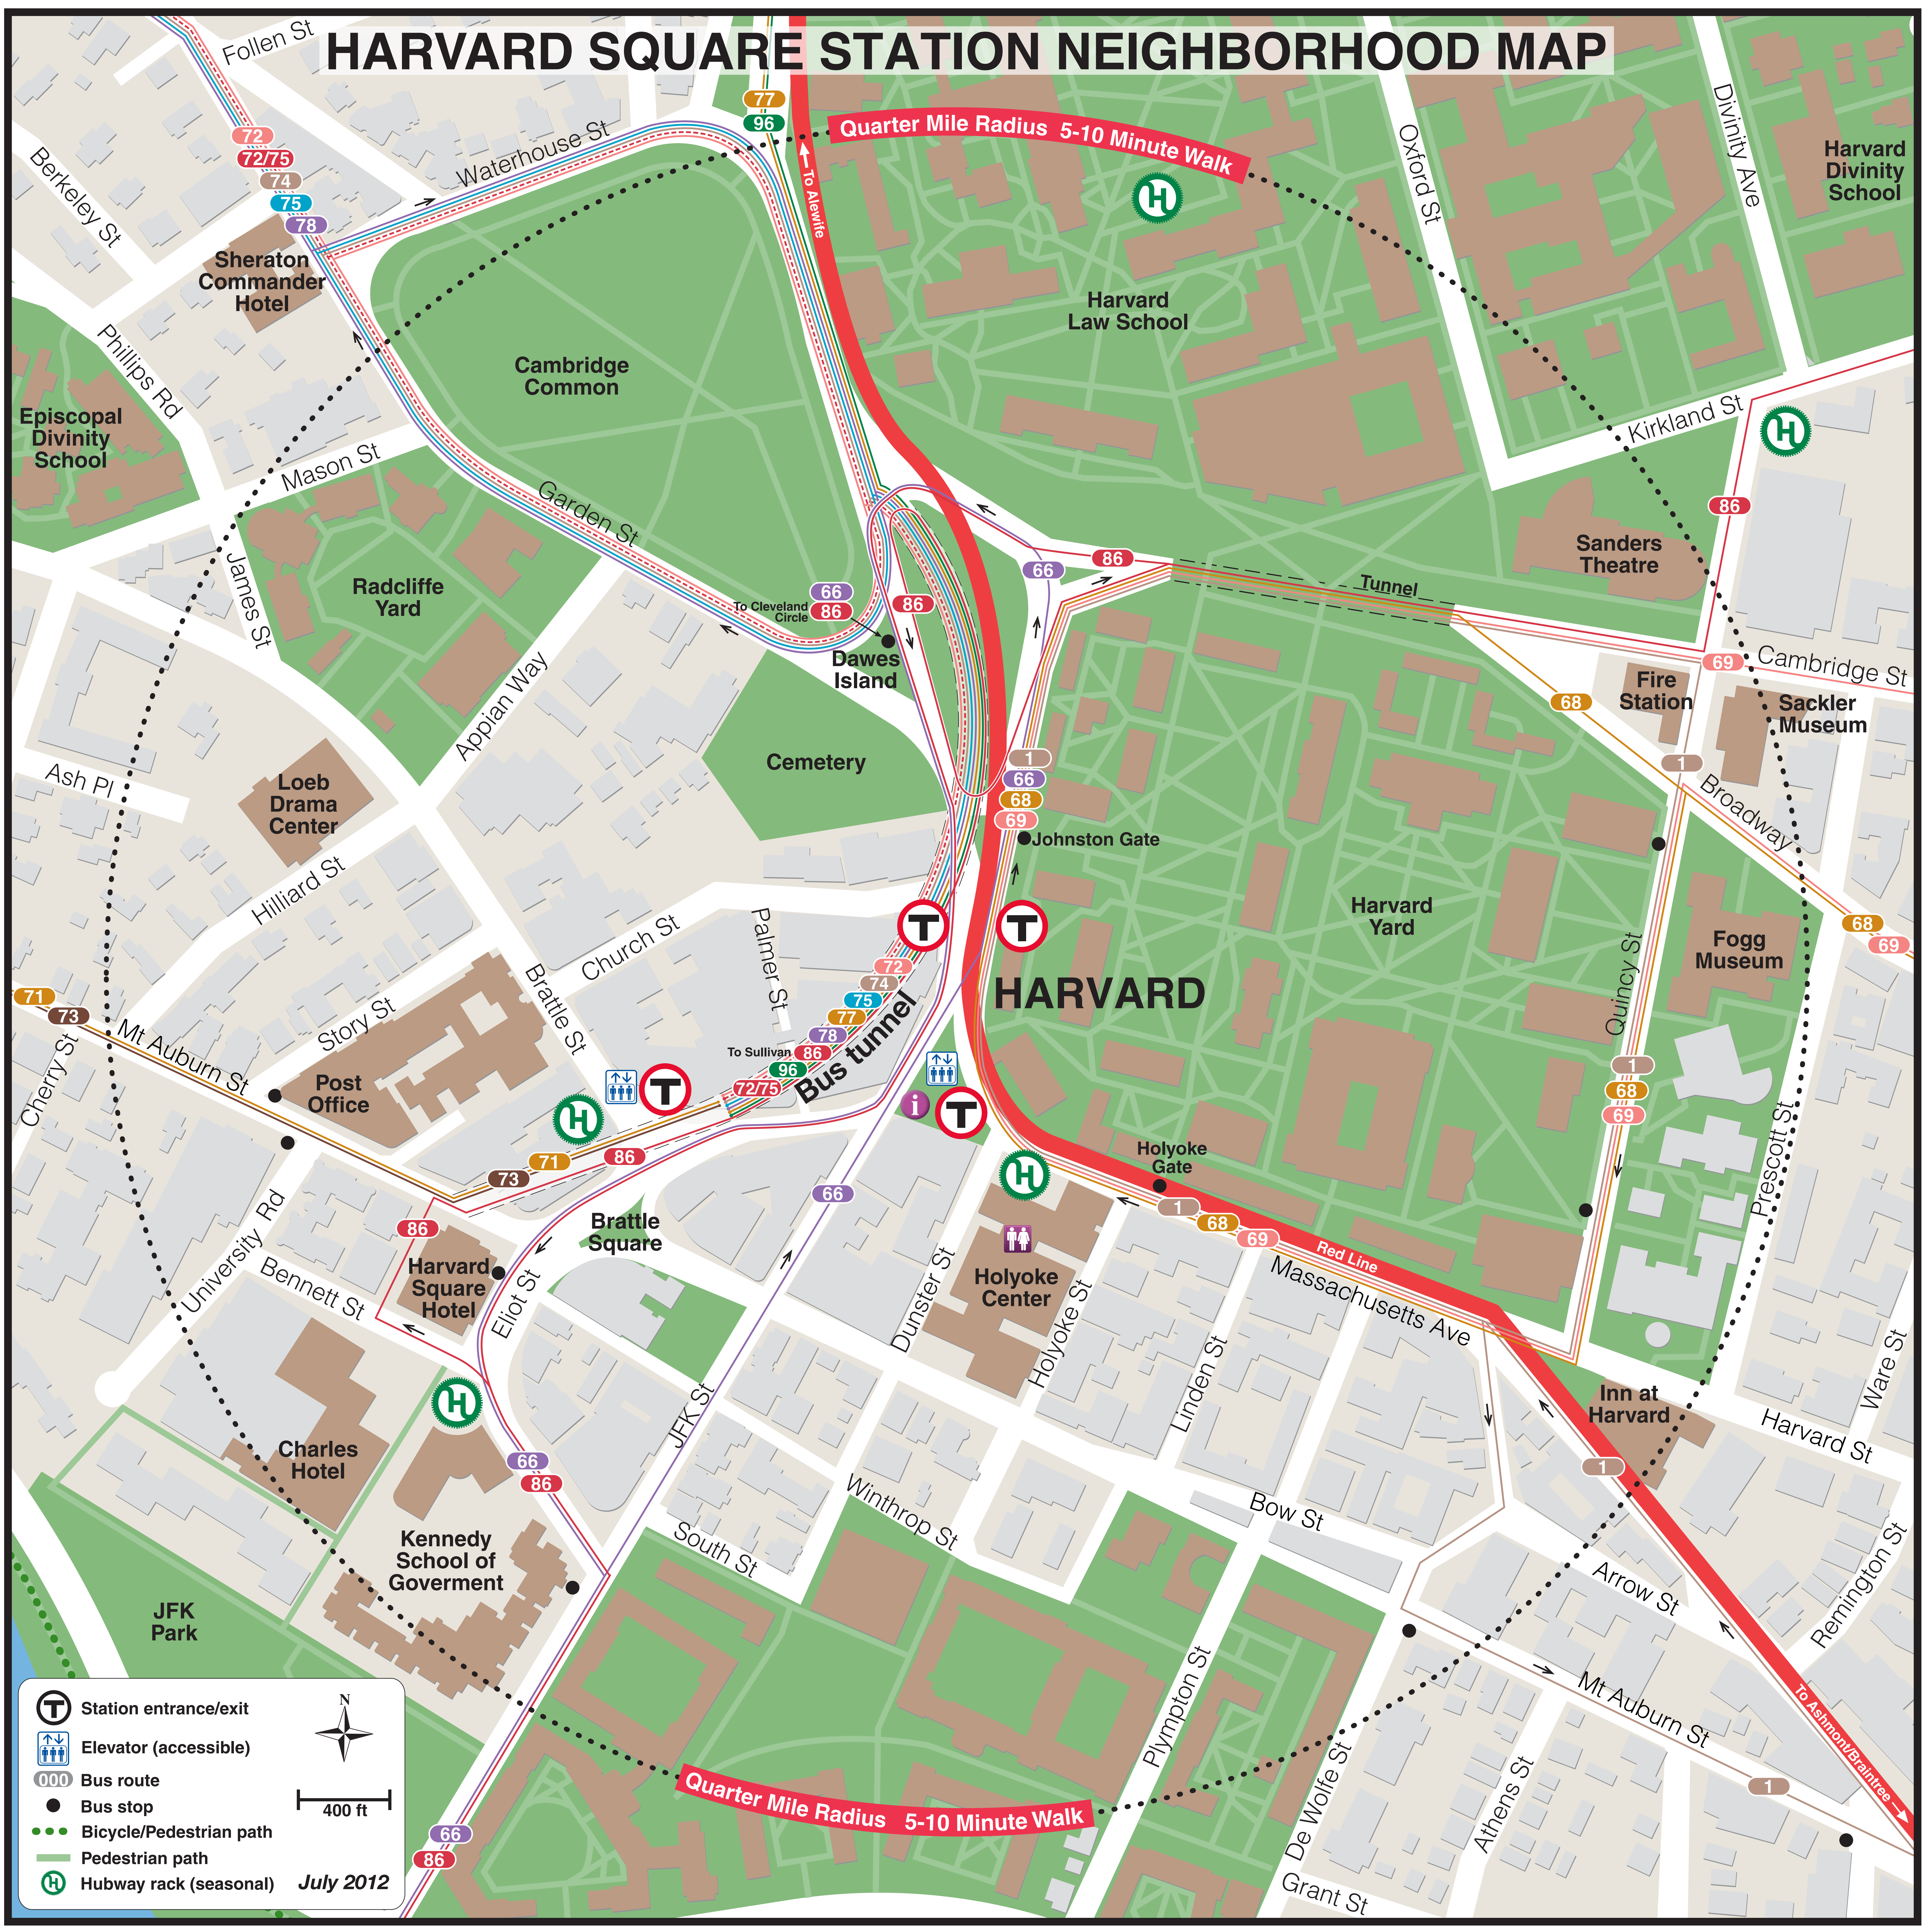

HARVARD SQUARE STATION NEIGHBORHOOD MAP

- Station entrance/exit
 - Elevator (accessible)
 - Bus route
 - Bus stop
 - Bicycle/Pedestrian path
 - Pedestrian path
 - Hubway rack (seasonal)
- July 2012

400 ft