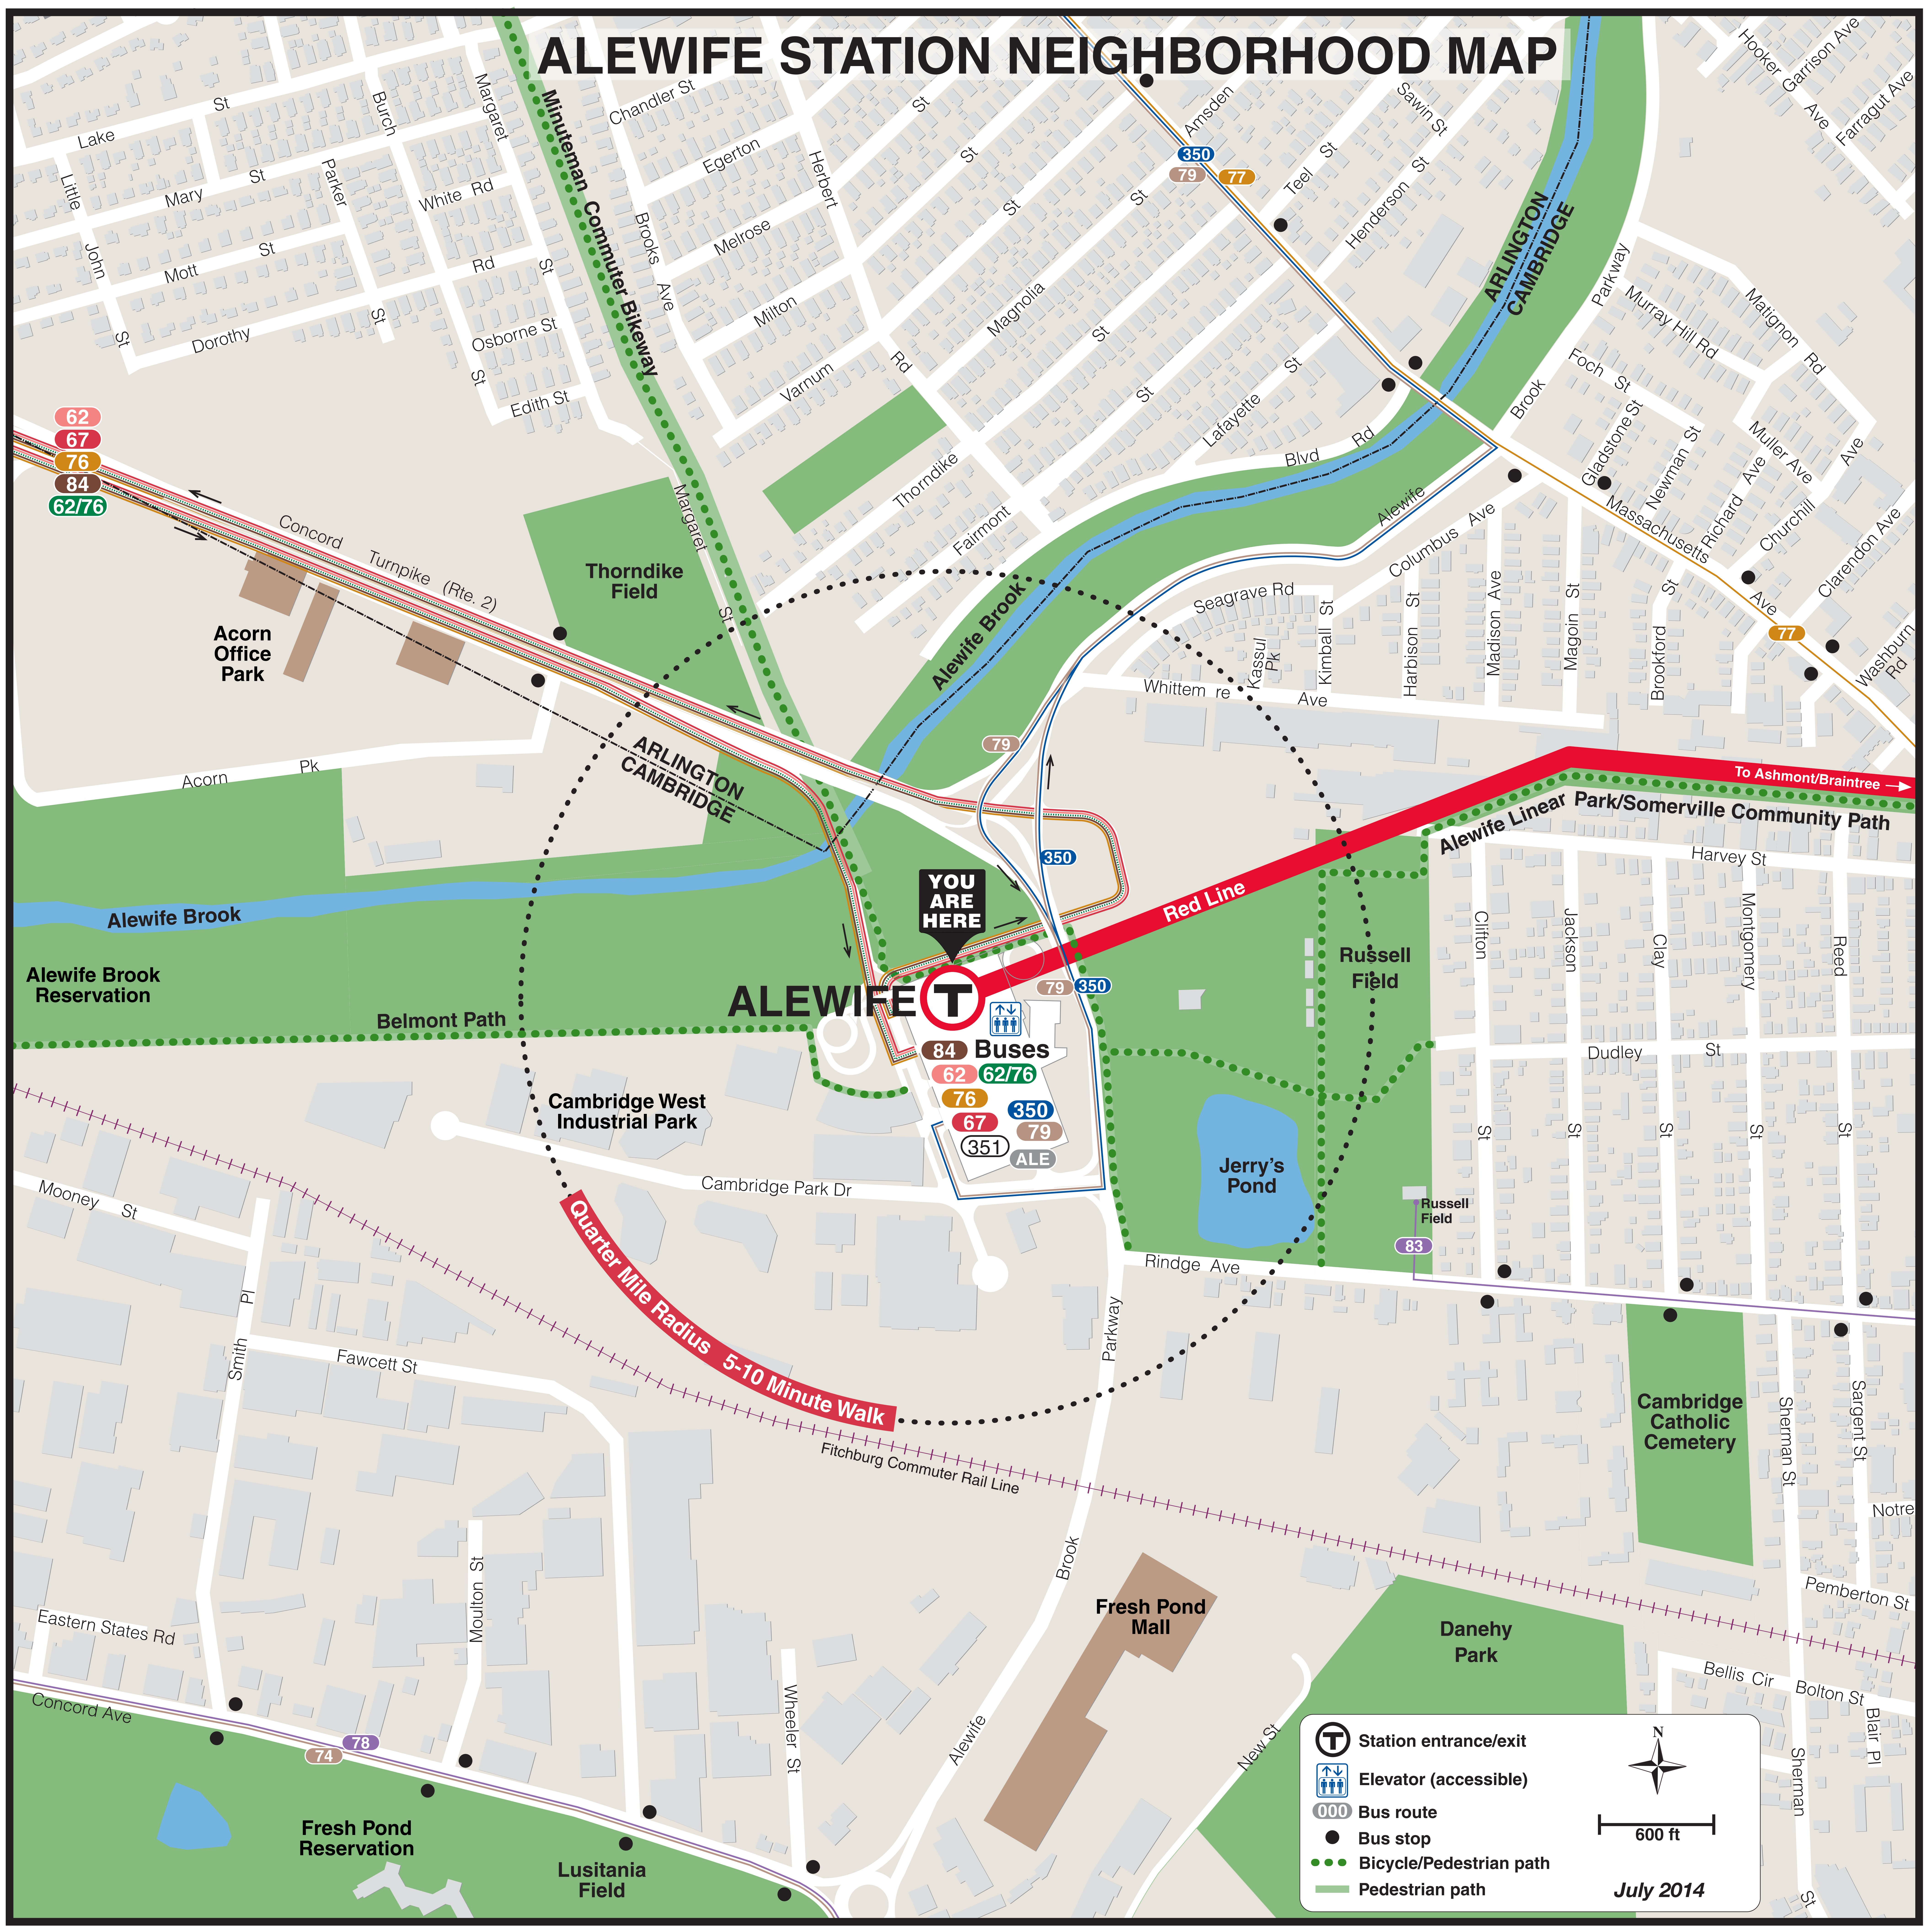

ALEWIFE STATION NEIGHBORHOOD MAP

YOU ARE HERE

ALEWIFE T

84 Buses

62 62/76
76 350
67 79
351 ALE

- Station entrance/exit
- Elevator (accessible)
- Bus route
- Bus stop
- Bicycle/Pedestrian path
- Pedestrian path

N

600 ft

July 2014