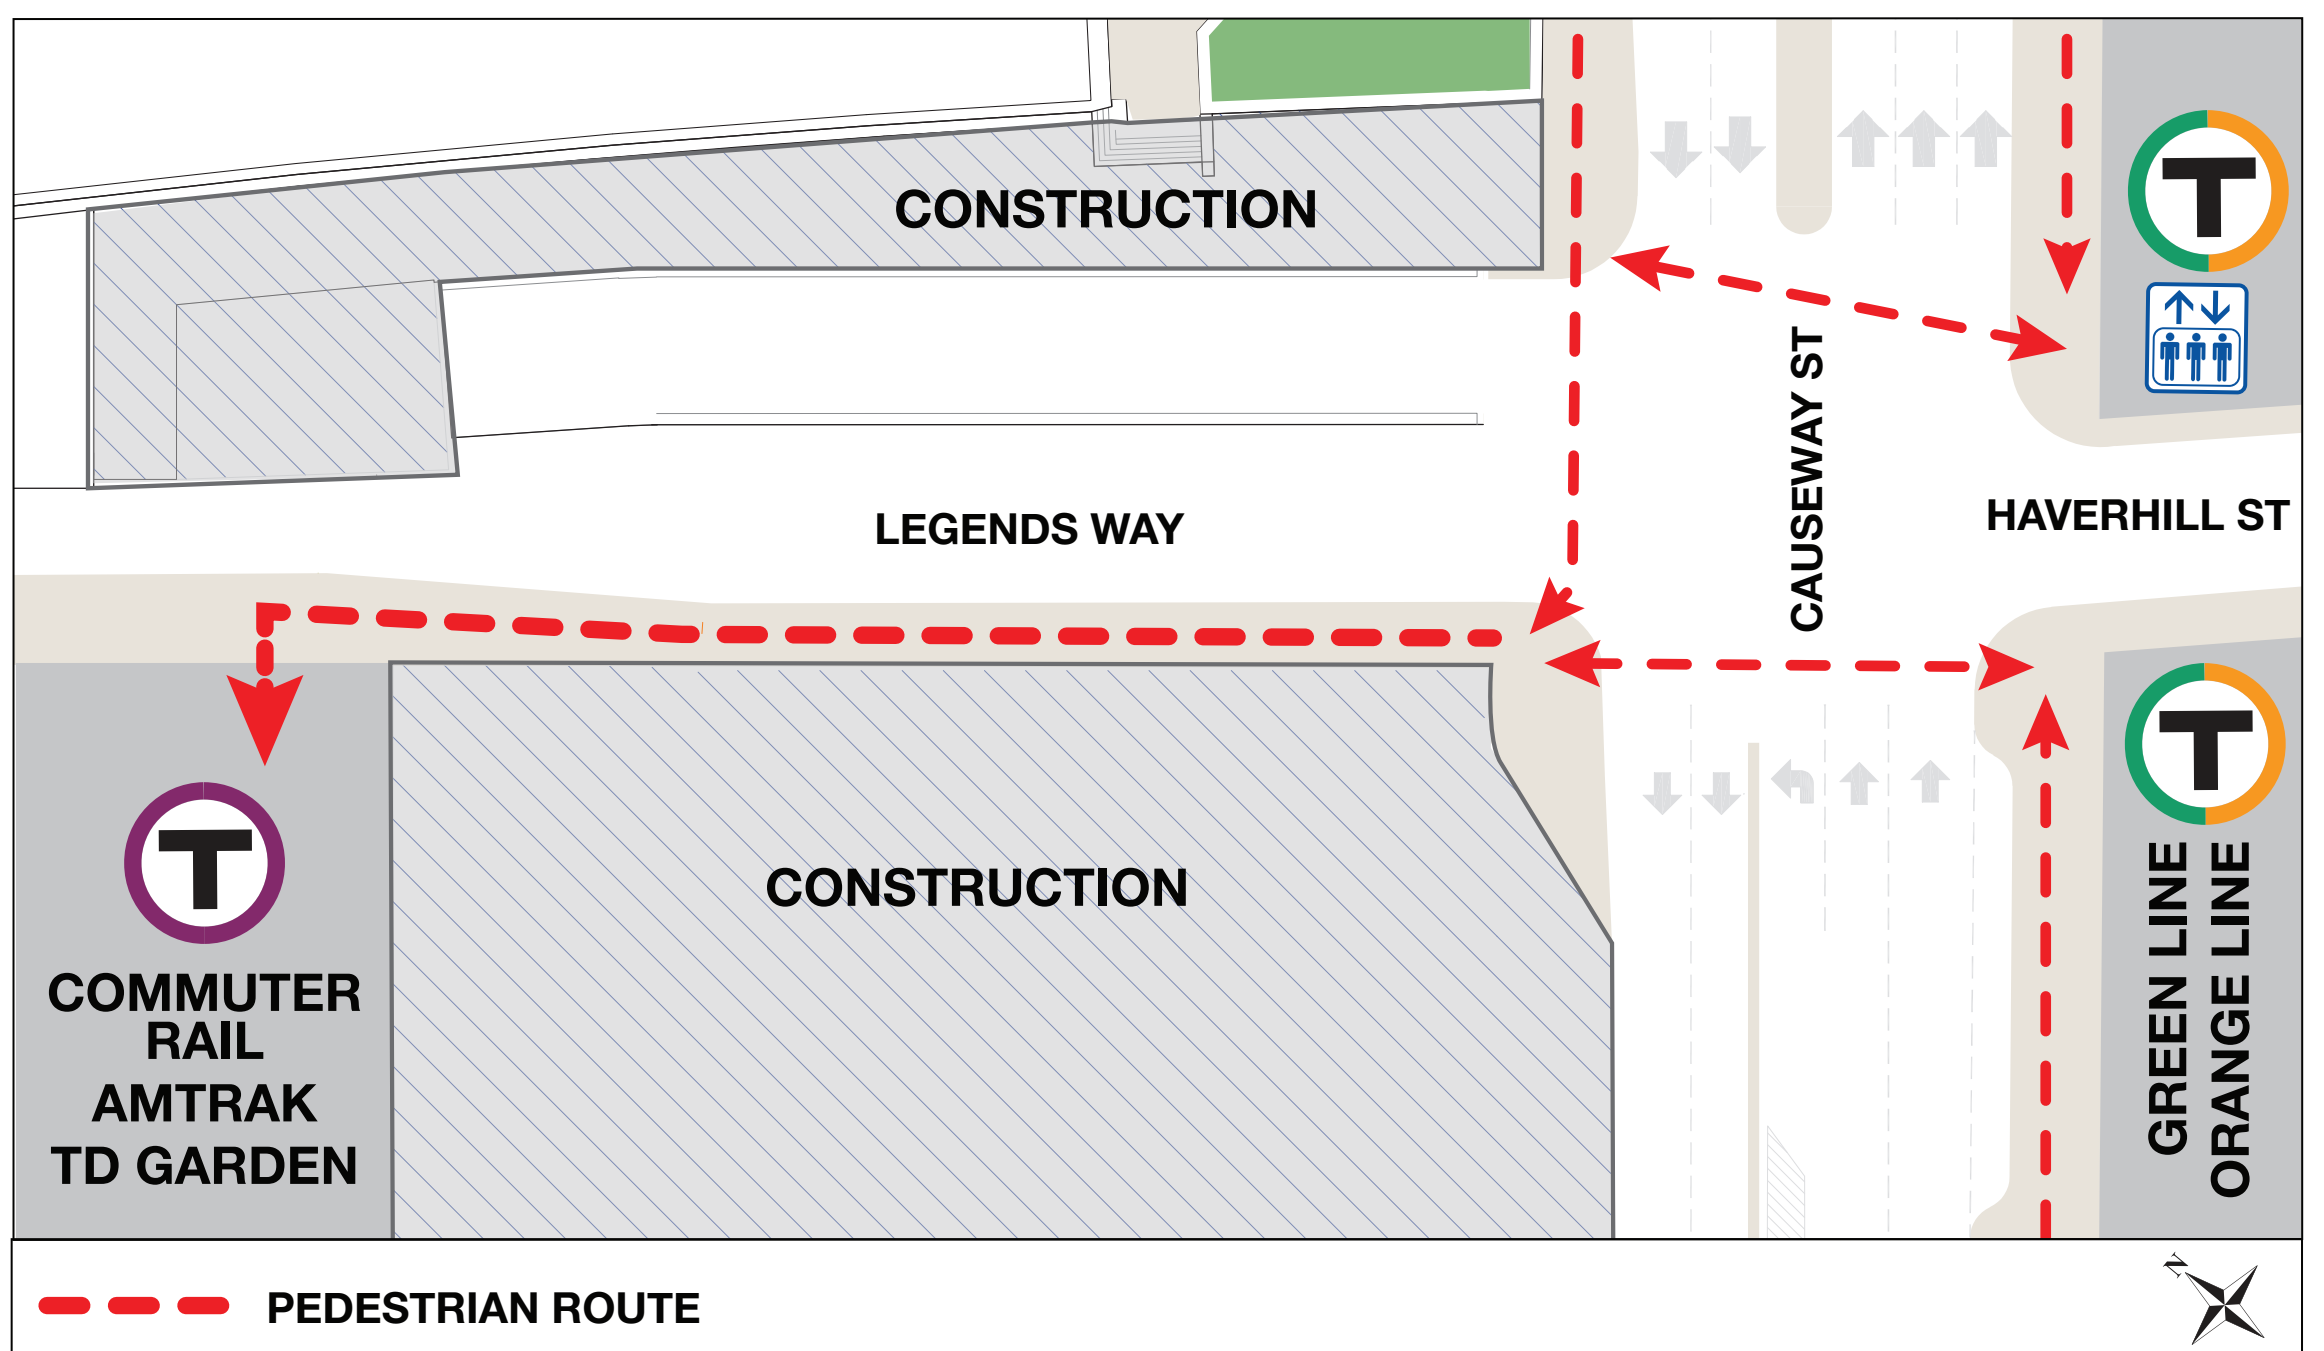

NORTH STATION

BEGINNING
OCTOBER 22, 2016

PEDESTRIAN REROUTING

EAST ACCESS TO NORTH STATION WILL BE THROUGH LEGENDS WAY, BEGINNING ON **SATURDAY, OCTOBER 22 2016**. THIS REROUTING IS DUE TO CONSTRUCTION OF THE 'HUB ON CAUSEWAY' PROJECT.