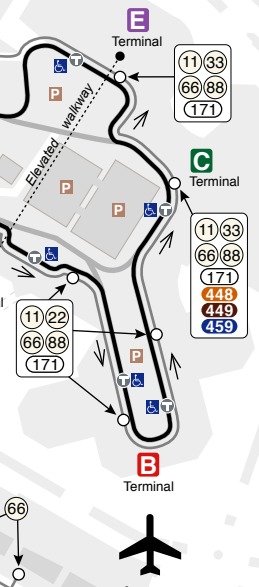

**Massport Logan Airport Shuttles**  
 800-23-LOGAN www.massport.com

- 11 All Terminals
- 22 Airport Station-Rental Car Center-Terminals A and B
- 33 Airport Station-Rental Car Center-Terminals C and E
- 66 Water Transportation Dock-Harborside Dr.-All Terminals Airport Station (7 a.m. to 11 p.m.)
- 88 All Terminals-North Cargo Area-Economy Parking
- Logan Express buses visit all terminals

**Salem Ferry**  
 Salem-Long Wharf North,  
 Boston (May-October)  
 Boston Harbor Cruises  
 617-227-4321  
 www.bostonharborcruises.com

**West End**  
 4 424  
 92 426  
 93 428  
 111 434  
 325 450  
 326

**Maverick**  
 114  
 116  
 117  
 120  
 121

**Wood Island**  
 112  
 120  
 121