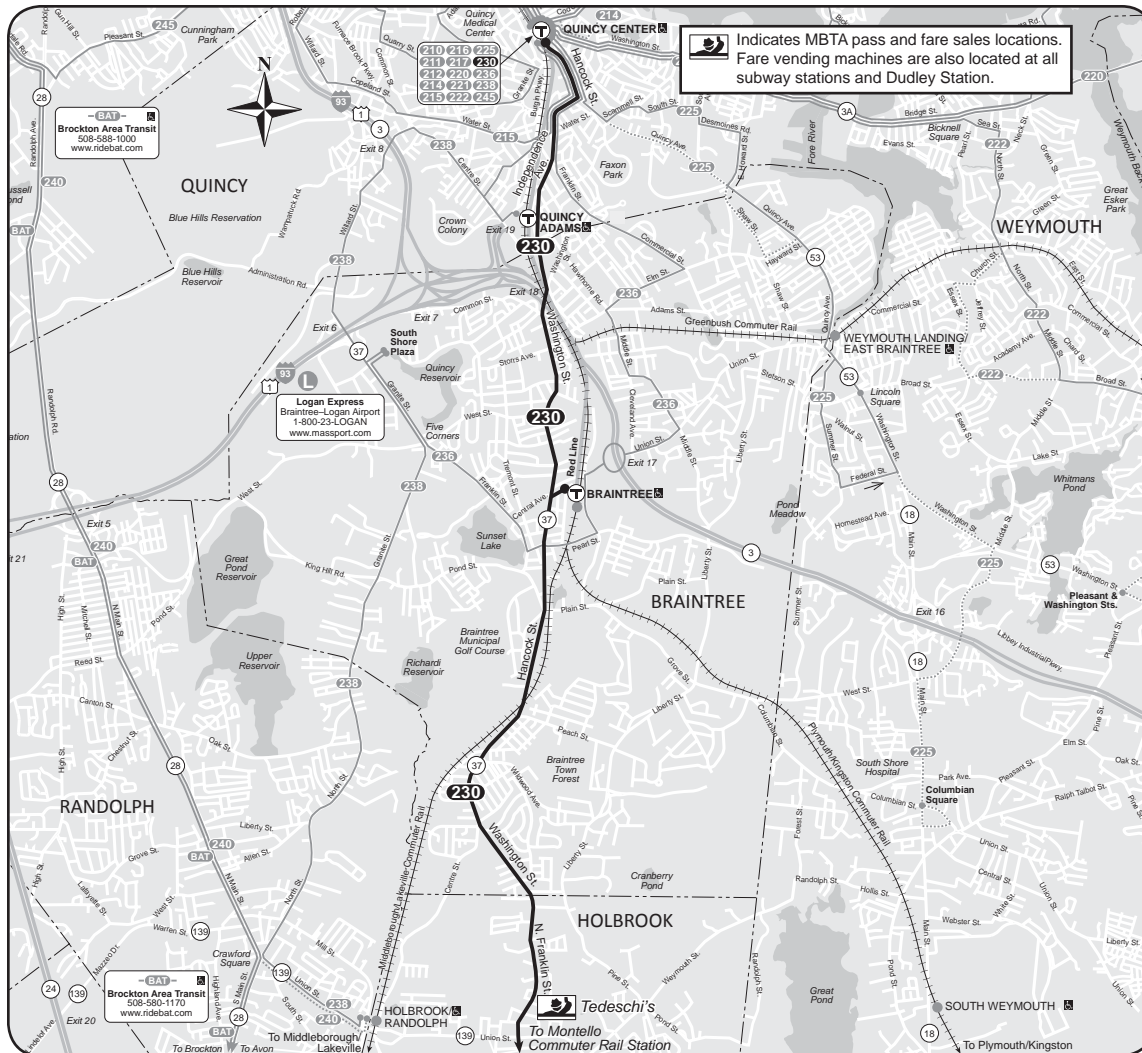

# Route 230 Montello Commuter Rail Station - Quincy Center Station

# 230

Winter December 31, 2017 - March 31, 2018

## Montello Commuter Rail Station- Quincy Center Station

Serving

- Braintree Station
- South Braintree Square
- Holbrook Square
- Linwood Housing
- Red Line

Massachusetts Bay Transportation Authority *massDOT* Massachusetts Department of Transportation