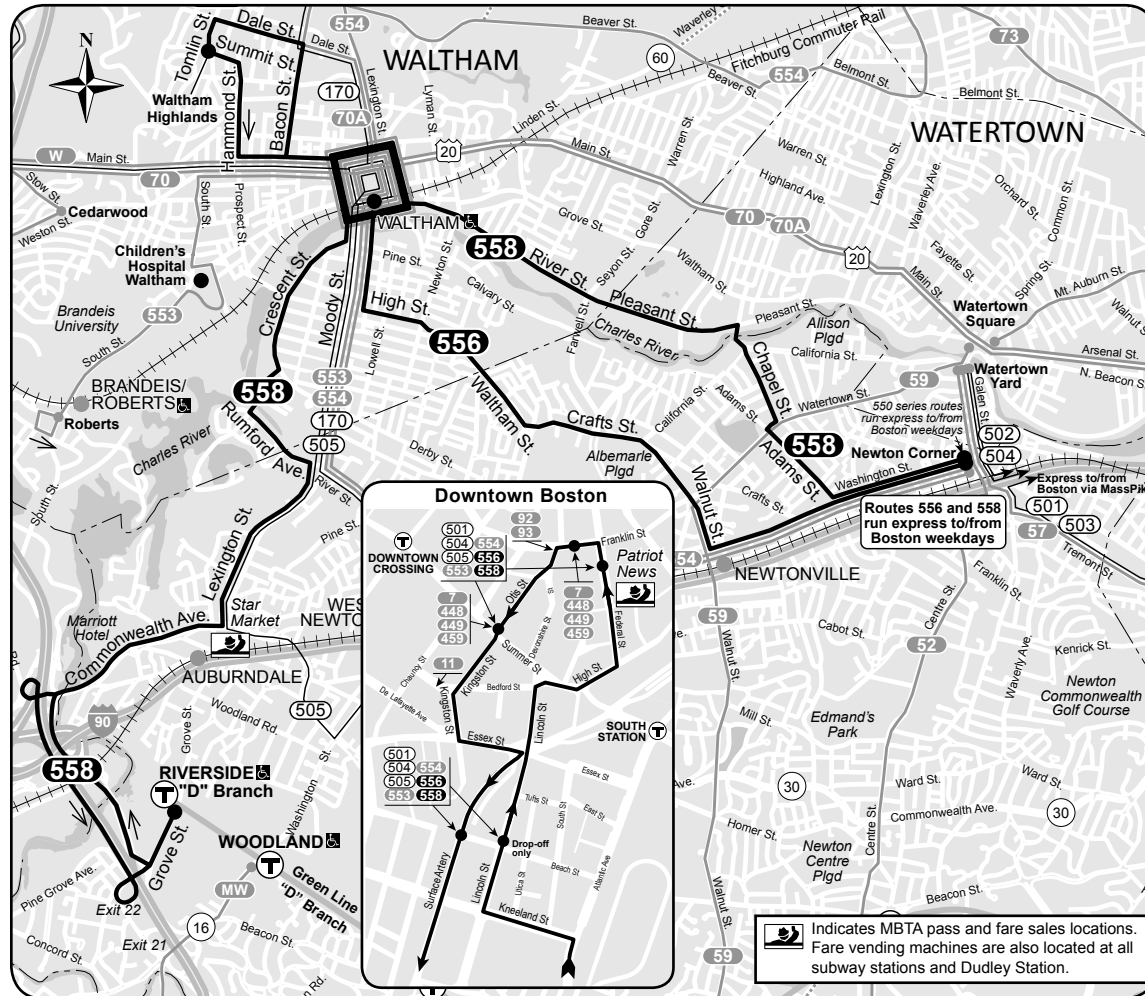

Route 556 Waltham Highlands - Downtown Boston
Route 558 Riverside - Downtown Boston

556•558

Fall September 3, 2017 - December 30, 2017

- 556** Waltham Highlands-Downtown Boston
- 558** Riverside-Downtown Boston

- Serving**
- Central Square, Waltham
 - Newtonville
 - Marriott Hotel
 - Fitchburg Commuter Rail
 - Worcester Commuter Rail

Massachusetts Bay Transportation Authority *massDOT*
 Massachusetts Department of Transportation

Information 617-222-3200 • 1-800-392-6100
 (TTY) 617-222-5146 • www.mbta.com

556 & 558

Weekday

Inbound					Outbound				
Leave Riverside	Leave Waltham Highlands	Arrive Central Sq. Waltham	Arrive Newton Corner	Arrive Downtown Boston	Leave Downtown Boston	Depart Newton Corner	Arrive Central Sq. Waltham	Arrive Waltham Highlands	Arrive Riverside
.....	6:15A	6:19A	6:35A	6:45A	6:59A	7:04A
6:25A	6:55	7:00	7:30A
.....	6:40	6:46	7:07	7:31A	7:05A	7:20	7:55
.....	7:10	7:16	7:38	8:07	7:25	7:42	8:04	8:10
7:35	8:10	8:43	8:10	8:25	9:00
.....	7:45	7:51	8:14	8:43	8:25	8:42	9:02	9:08
8:00	8:35	9:04	9:45	10:01	10:06
.....	8:15	8:21	8:44	9:13	10:45	11:01	11:08
9:05	9:35	9:53	11:45	12:02P	12:09P
.....	9:15	9:19	9:38					
.....	10:15	10:19	10:38					
.....	11:15	11:19	11:38					
					12:15P	12:29P	1:03P
.....	12:15P	12:19P	12:38P	12:45	1:02P	1:09P
.....	1:15	1:19	1:40	1:45	2:02	2:08
1:15P	1:45	1:50	2:20
.....	2:15	2:19	2:40	2:45	3:05	3:12
2:25	2:55	3:00	3:31
.....	3:15	3:19	3:41	3:45	4:05	4:12
3:35	4:07	4:10	4:44
.....	4:15	4:19	4:42	5:01P	4:25	4:45	5:13	5:20
4:48	5:23	5:48	4:45	5:02	5:46
.....	5:22	5:27	5:52	6:10	4:55	5:24	5:53	6:00
6:00	6:30	6:46	5:14	5:41	6:23
.....	6:32	6:36	6:54	7:08	5:25	5:56	6:23	6:29
7:12	7:35	7:51	6:00	6:24	7:06
.....	7:20	7:24	7:41	7:55	6:25	6:44	7:11	7:17

Local bus fare applies if your trip does not include Masspike

Fall 2017 Holidays
October 9: see Weekday November 11: see Saturday
September 4, November 23 & December 25: see Sunday