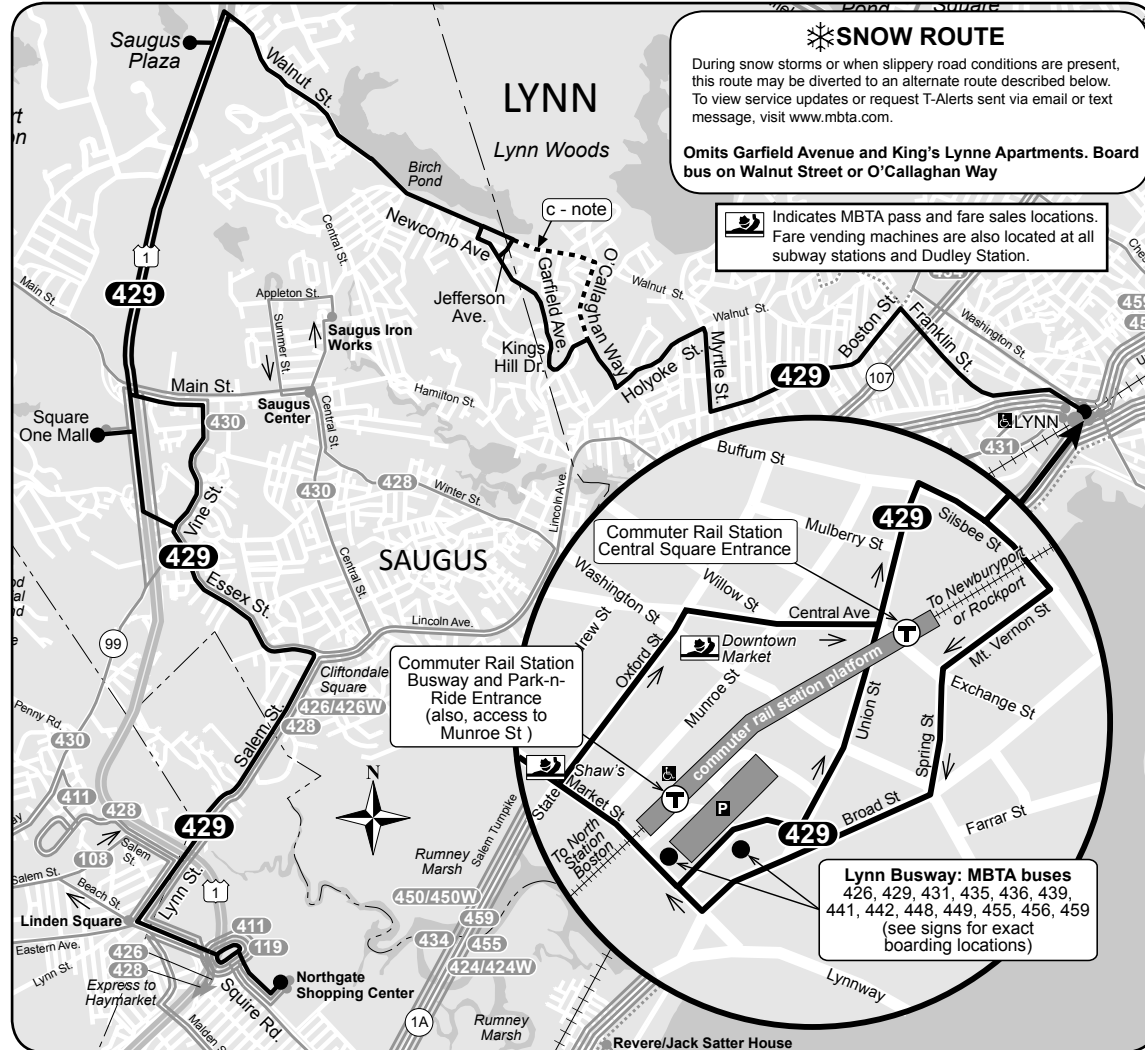

Route 429 Northgate Shopping Center - Central Square, Lynn

schedule change

429

Fall September 3, 2017 - December 30, 2017

Northgate Shopping Ctr.- Central Square, Lynn

Serving

- Greater Lynn Senior Services
- Cliftondale Square
- Public Health Hospital
- Newburyport/Rockport Commuter Rail

- a - Omits Square One Mall.
- b - Originates at Neptune Towers and does NOT run during school vacation.
- c - Omits Newcomb and Garfield Avenues.
- d - Leaves 1-3 minutes earlier from Greater Lynn Senior Services.
- e - Arrives 3-5 minutes later at Greater Lynn Senior Services.
- s - To/From O'Callaghan Way and does NOT run during school vacation

429 Saturday					
Inbound			Outbound		
Leave Northgate Shopping Center	Arrive O'Callaghan Way & Kings Lynn	Arrive Central Square	Leave Central Square	Arrive O'Callaghan Way & Kings Lynn	Arrive Northgate Shopping Center
7:50A	8:22A	e 8:36A	d 7:02A	7:16A	7:44A
8:50	9:30	e 9:47	d 7:52	8:08	8:38
10:00	10:40	e 10:57	d 8:52	9:10	9:41
11:15	12:00N	e 12:17P	d 10:07	10:27	10:59
			d 11:23	11:45	12:22P
12:30P	1:17P	e 1:34P			
1:45	2:32	e 2:49	d 12:38	1:00	1:37
3:00	3:47	e 4:04	d 1:53	2:15	2:52
4:15	5:02	e 5:19	d 3:07	3:27	4:05
5:30	6:15	e 6:32	d 4:22	4:42	5:20
6:40	7:25	e 7:40	d 5:37	5:57	6:34
7:50	8:29	e 8:43	d 6:47	7:04	7:36
c 8:55	9:28	e 9:45	cd 7:57	8:12	8:43
c10:00	10:33	e 10:47	cd 9:02	9:17	9:47
c11:00	11:34	e 11:48	cd 10:02	10:16	10:46

429 Sunday					
Inbound			Outbound		
Leave Northgate Shopping Center	Arrive O'Callaghan Way & Kings Lynn	Arrive Central Square	Leave Central Square	Arrive O'Callaghan Way & Kings Lynn	Arrive Northgate Shopping Center
11:00A	11:36A	e 11:49A	d 10:01A	10:17A	10:46A
			d 11:01	11:17	11:46
12:00N	12:36P	e 12:49P	d 12:01P	12:17P	12:46P
1:00P	1:36	e 1:49	d 1:01	1:17	1:46
2:00	2:36	e 2:49	d 2:01	2:17	2:46
3:00	3:36	e 3:49	d 3:01	3:17	3:46
4:00	4:36	e 4:49	d 4:01	4:17	4:46
5:00	5:36	e 5:49	d 5:01	5:17	5:46
6:00	6:36	e 6:49	d 6:01	6:17	6:46
7:00	7:36	e 7:49			