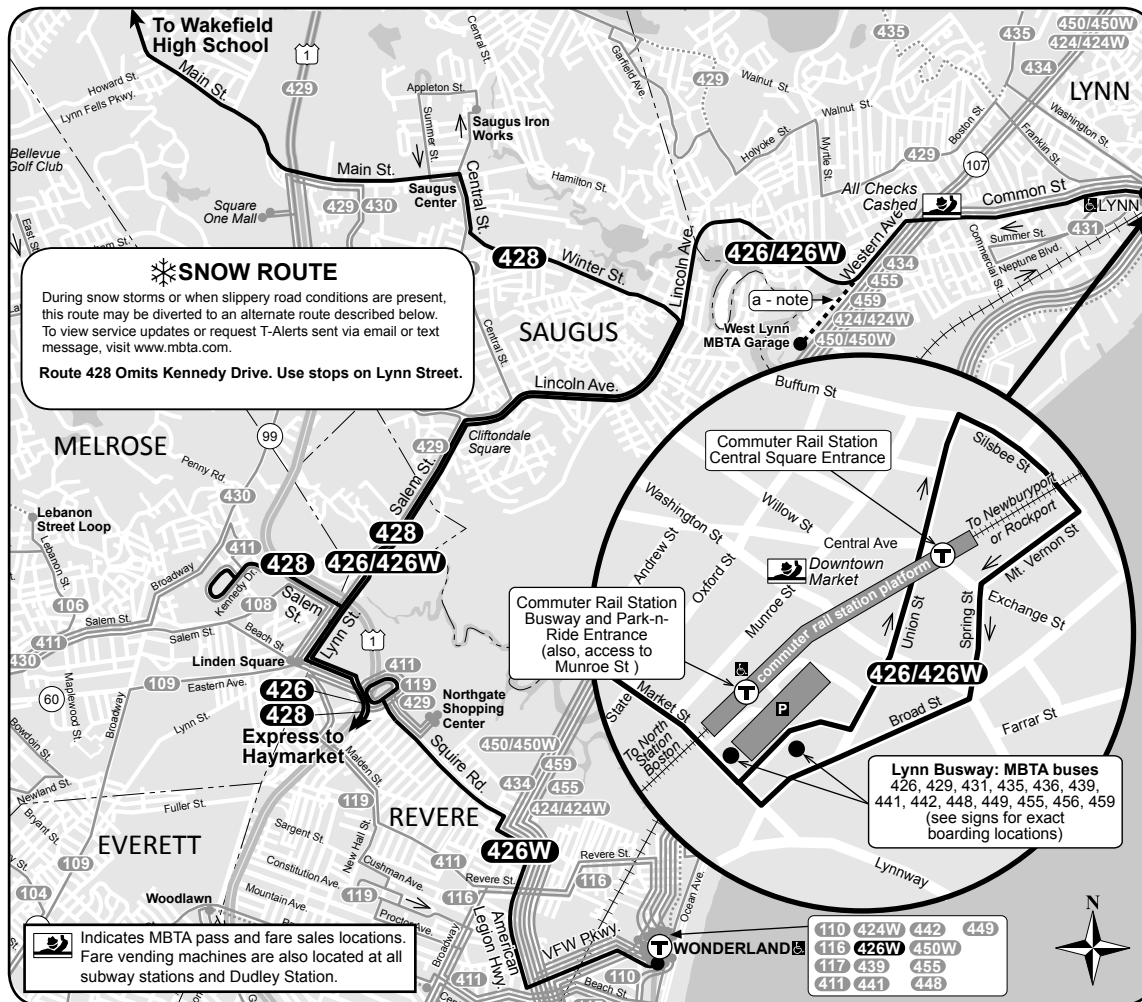

**Route 426/426W Central Sq. Lynn. - Haymarket or Wonderland**  
**Route 428 Oaklandvale - Haymarket Station**

**426/426W**  
**428**

Fall September 3, 2017 - December 30, 2017

**426/426W** Central Square, Lynn-  
 Haymarket or Wonderland

**428** Oaklandvale-Haymarket Station

**Serving**

- Saugus Center
- Linden Square
- Greater Lynn Senior Services
- Blue Line
- Green Line
- Orange Line
- Newburyport/Rockport Commuter Rail

**T** Massachusetts Bay Transportation Authority **massDOT**  
 Massachusetts Department of Transportation

*Local bus fare applies if your trip does not cross the Tobin Bridge or Boston Harbor.*

**Route 428 indicated by shaded areas**

- a - To/from West Lynn Garage.
- b - Serves Bell Circle.
- e - Arrives 2-5 minutes earlier at Silsbee Street/Greater Lynn Senior Services.
- h - Departs Wakefield High School 4-6 minutes earlier.
- k - Arrives at Wakefield High School 7-8 minutes later.
- L - Leaves from Linden Square
- s - Leaves from O'Callaghan Way and does NOT run during school vacation.
- w - Waits for last train to arrive at station.

**Fall 2017 Holidays**

October 9: see Weekday November 11: see Saturday  
 September 4, November 23 & December 25: see Sunday

**Route 426/426W  
 Central Square, Lynn-  
 Haymarket or  
 Wonderland**

**Route 428  
 Oaklandvale-  
 Haymarket**