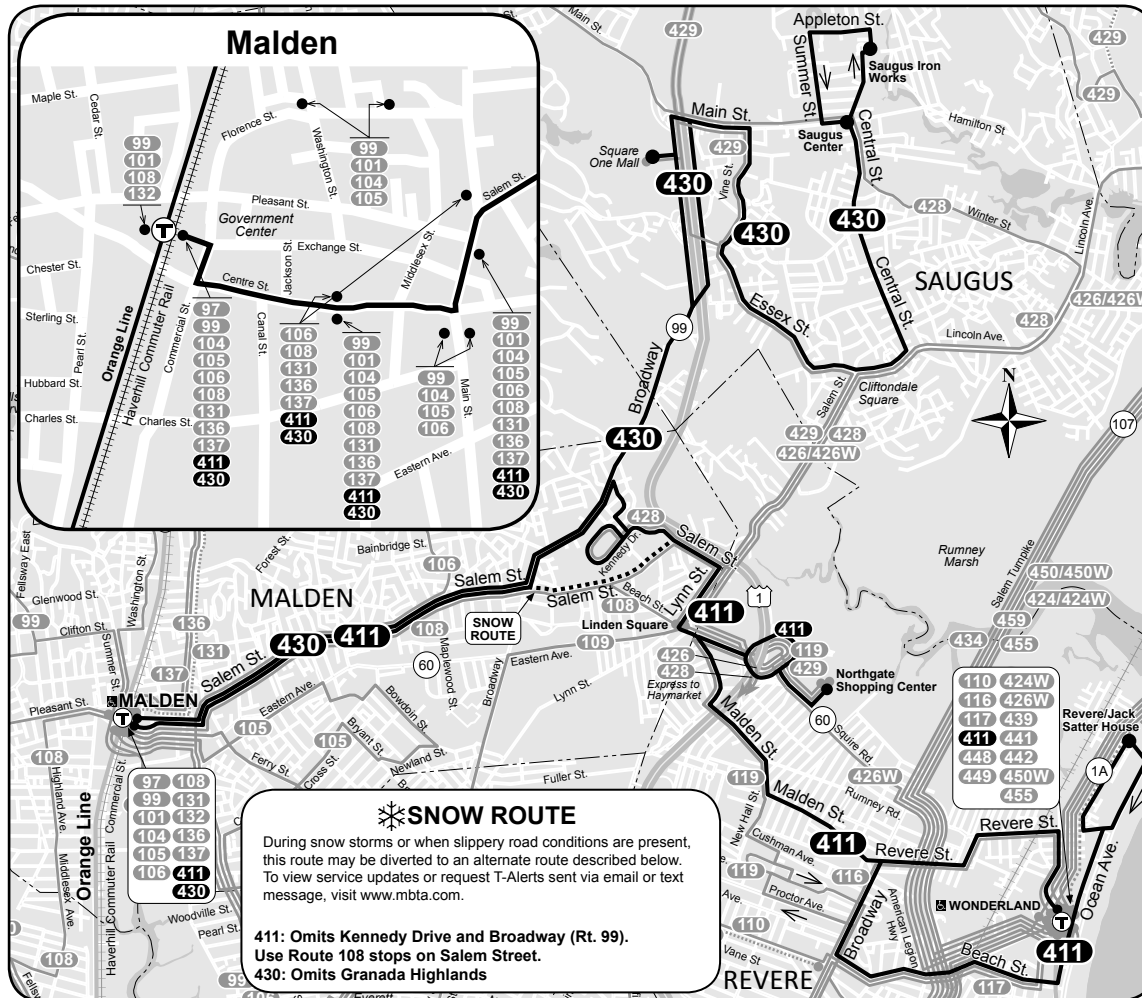

Route 411 Malden Center Station - Revere/Jack Satter House
Route 430 Malden Center Station - Saugus Center

411•430

Fall September 3, 2017 - December 30, 2017

411 Malden Center Station-Revere/ Jack Satter House
430 Malden Center Sta.-Saugus Center

- Serving**
- Cliftdale Square
 - Kennedy Drive
 - Linden Square
 - Malden Square
 - Square One Mall
 - Blue Line
 - Orange Line
 - Haverhill Commuter Rail

T Massachusetts Bay Transportation Authority *massDOT*
 Massachusetts Department of Transportation

411 Saturday				430 Saturday			
Inbound				Outbound			
Leave Revere/Jack Satter House	Arrive Northgate Shopping Center	Arrive Kennedy Drive	Arrive Malden Center Station	Leave Malden Center Station	Arrive Kennedy Drive	Arrive Northgate Shopping Center	Arrive Revere/Jack Satter House
8:55A	9:12A	9:20A	9:39A	10:10A	10:24A	10:35A	10:55A
10:00	10:17	10:25	10:44	11:20	11:34	11:45	12:05P
11:05	11:22	11:30	11:49				
				12:30P	12:44P	12:55P	1:15P
12:15P	12:35P	12:45P	1:03P	1:40	1:54	2:04	2:30
1:25	1:45	1:55	2:13	2:50	3:04	3:14	3:40
2:35	2:55	3:05	3:23	4:00	4:14	4:25	4:46
3:45	4:05	4:15	4:31	5:05	5:19	5:30	5:51
4:55	5:18	5:27	5:43	6:05	6:19	6:30	6:51
5:55	6:17	6:25	6:41				

Fall 2017 Holidays
 October 9: see Weekday November 11: see Saturday
 September 4, November 23 & December 25: see Sunday

a - Bypasses Square One Mall
 g - Services Kennedy Drive
 m- Leaves from Salem and Sprague Streets via Kennedy Drive to Square One Mall
 s - Does NOT run during school vacation