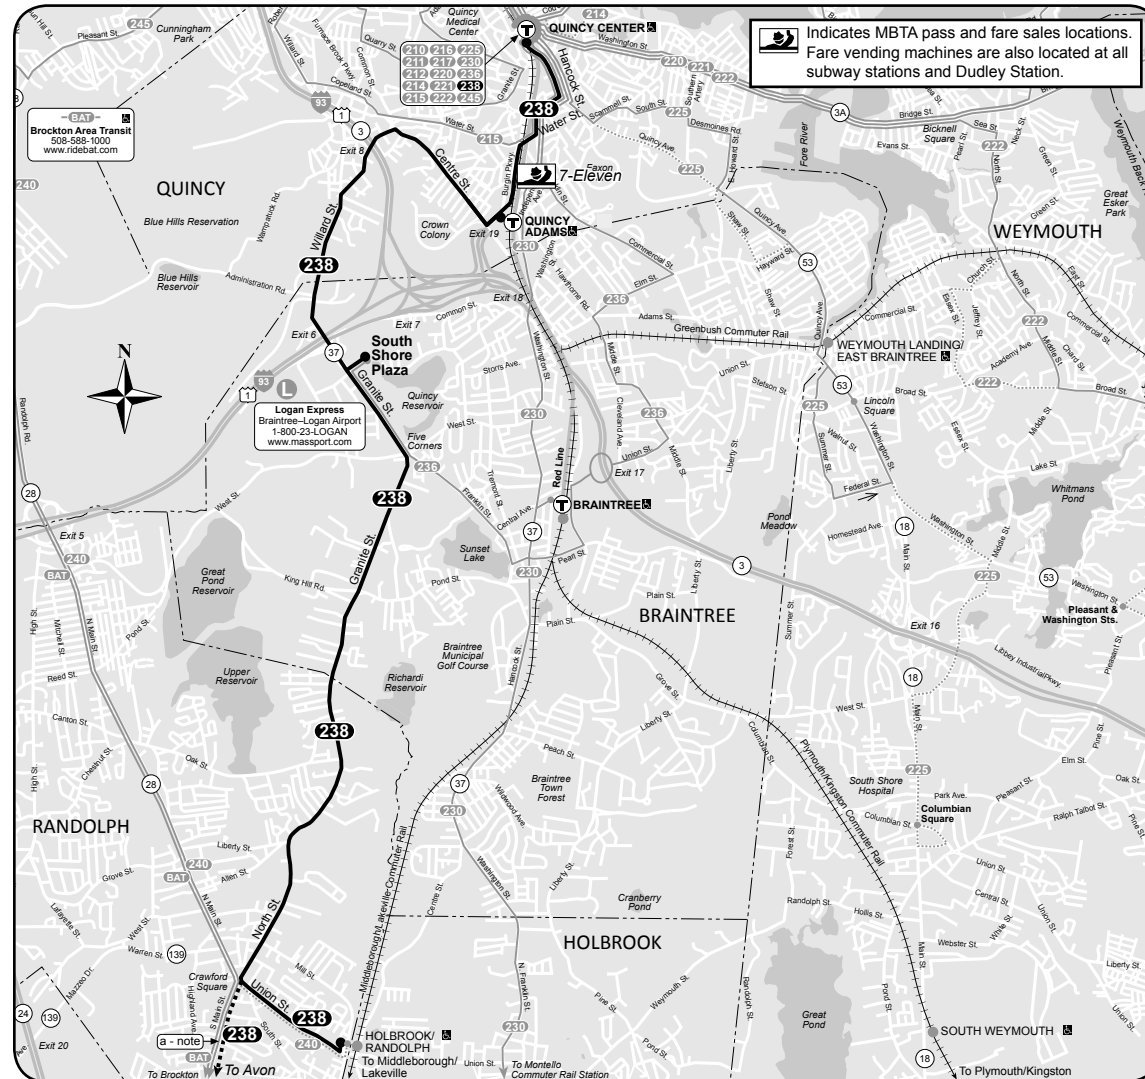

## Route 238 Holbrook/Randolph Commuter Rail Sta. - Quincy Station

schedule change

# 238

Fall September 3, 2017 - December 30, 2017

## Holbrook/Randolph Commuter Rail Station- Quincy Center Station

Serving

- Quincy Adams Station
- South Shore Plaza
- Crawford Square
- Red Line

Massachusetts Bay Transportation Authority **massDOT**  
Massachusetts Department of Transportation