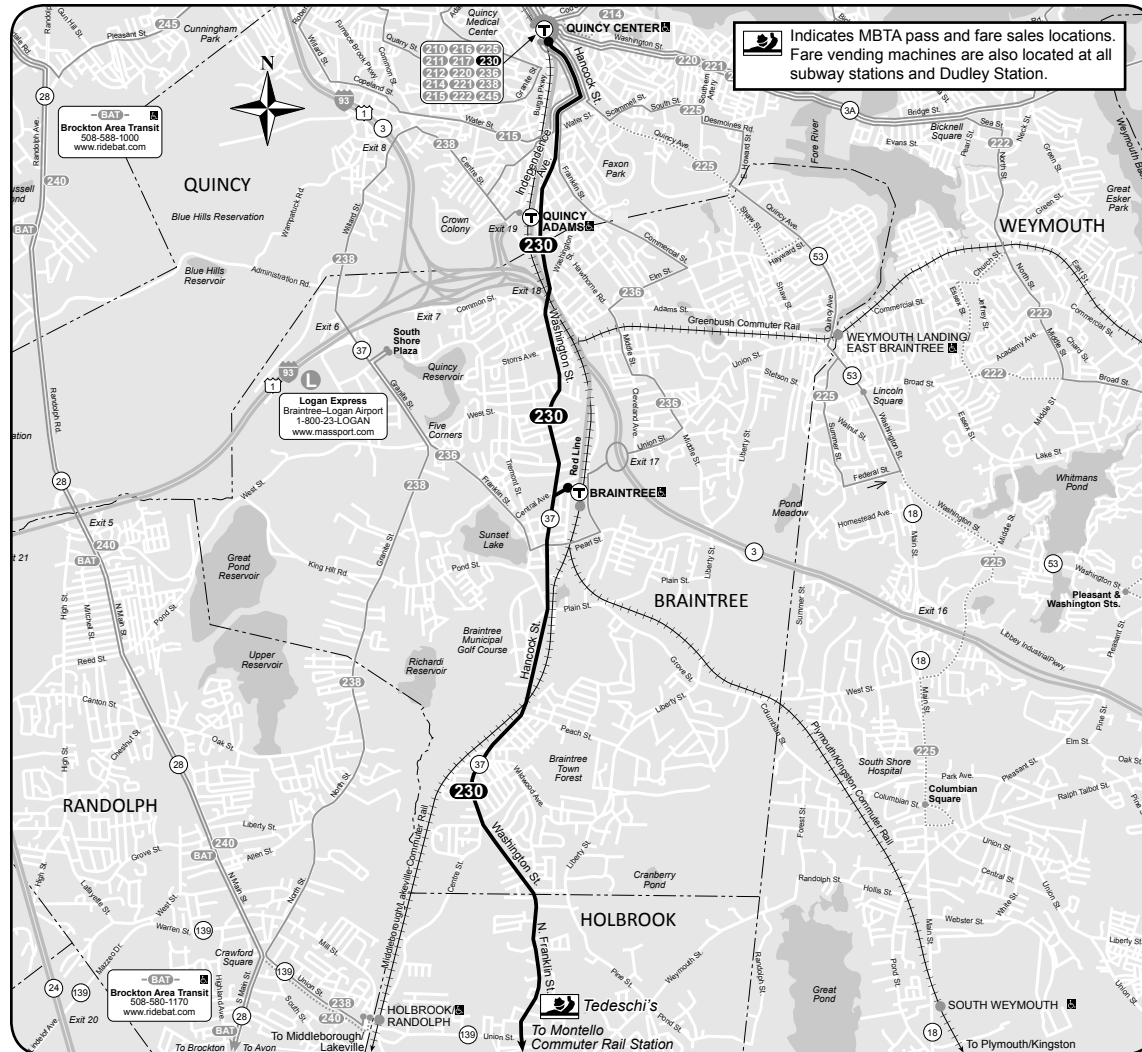

## Route 230 Montello Commuter Rail Station - Quincy Center Station

## Montello Commuter Rail Station- Quincy Center Station

Serving

- Braintree Station
- South Braintree Square
- Holbrook Square
- Linwood Housing
- Red Line

Massachusetts Bay Transportation Authority **massDOT**  
Massachusetts Department of Transportation