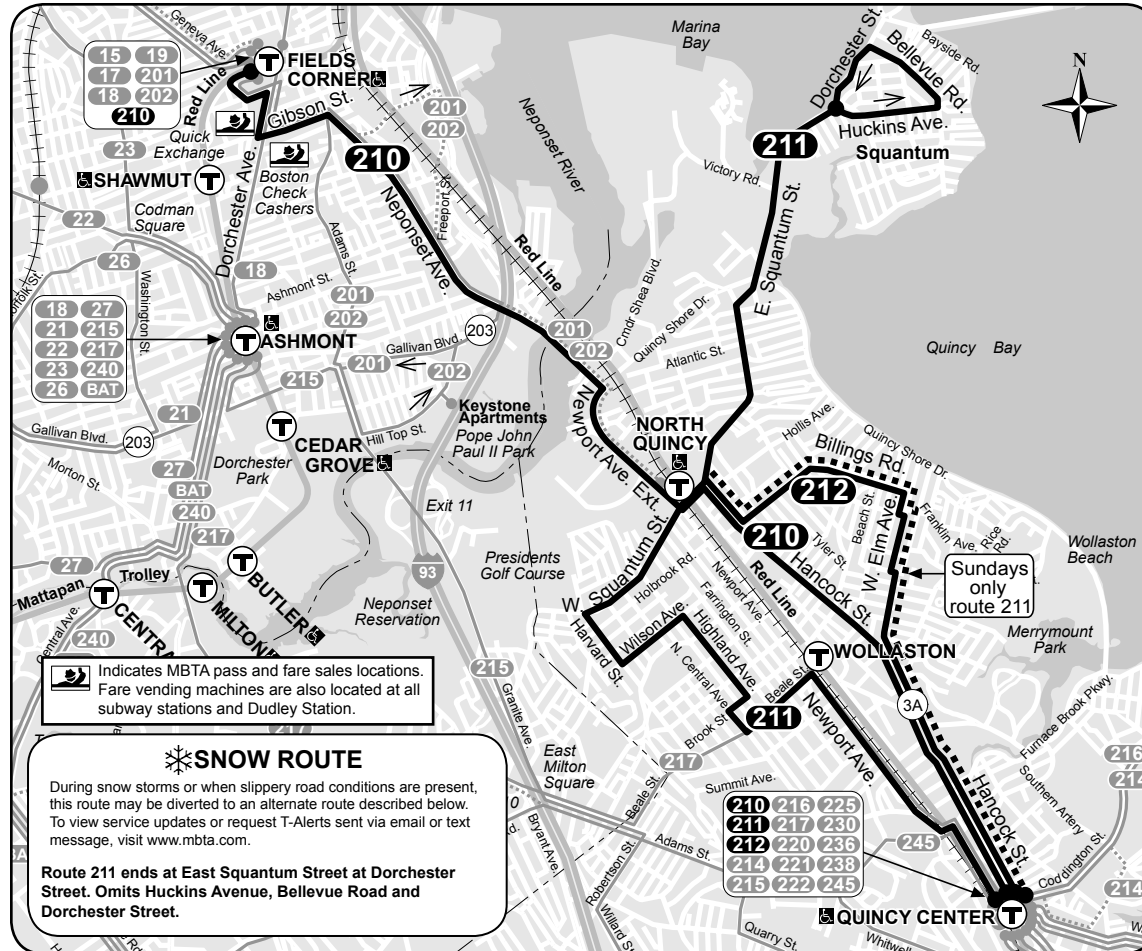

Route 210 Quincy Center Station - North Quincy or Fields Corner
Route 211 Quincy Center Station - Squantum
Route 212 Quincy Center Station - North Quincy

210•211•212

Fall September 3, 2017 - December 30, 2017

210 Quincy Center Station-North Quincy or Fields Corner

211 Quincy Center Station-Squantum

212 Quincy Center Station-North Quincy Station

Serving

- Quincy Square Shopping District
- North Quincy High School
- Hancock & Parker Schools
- Red Line

b - Leaves from Hancock St. @ St. Ann's Rd. at 2:45 pm.
 c - Route 210 leaves Fields Corner Station to North Quincy, Quincy Ctr., Quincy Adams & Braintree stations.
 e - Leaves from E. Squantum St. @ Newbury Ave.
 g - Leaves from Hancock St. @ St. Ann's Rd. at 2:40pm.
 h - Leaves from Hollis Ave. @ Newbury Ave.
 s - Does NOT run during school vacation
 w - Waits for last train to arrive at Fields Corner Station.