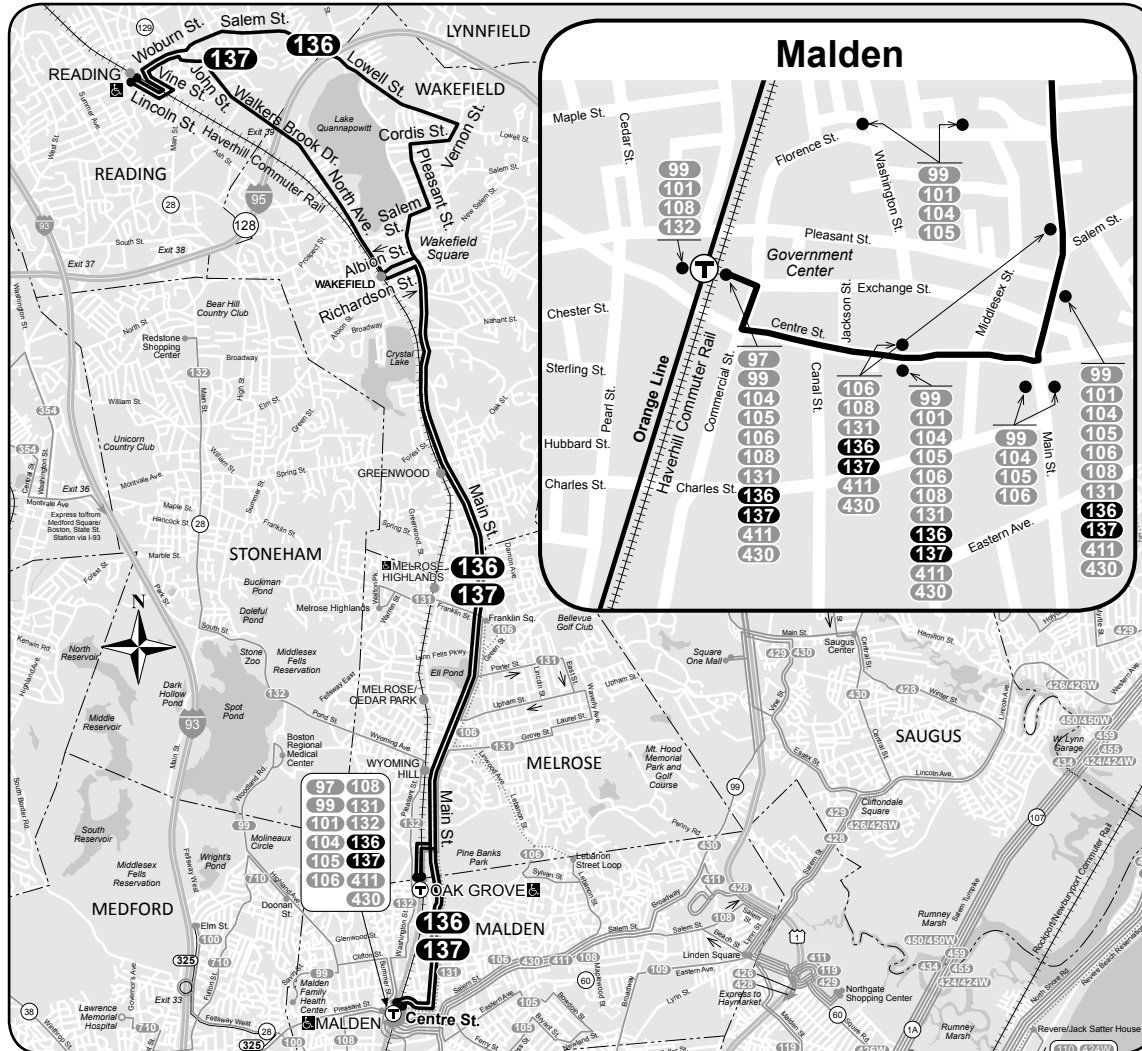

## Route 136/137 Reading Depot - Malden Center Station

# 136•137

Fall September 3, 2017 - December 30, 2017

## Reading Depot- Malden Center Station

- Serving**
- Wakefield Square
  - Greenwood Station
  - Oak Grove Station
  - Malden Square
  - Franklin Square, Melrose
  - Orange Line
  - Haverhill Commuter Rail

All buses are accessible to persons with disabilities

Saturday and Sunday trips are circular in Wakefield, so that a passenger can always use either Route 136 or 137. If necessary, just stay on the bus through the Reading end of the line if you need to board or alight from a stop which is only on Route 136 or 137.