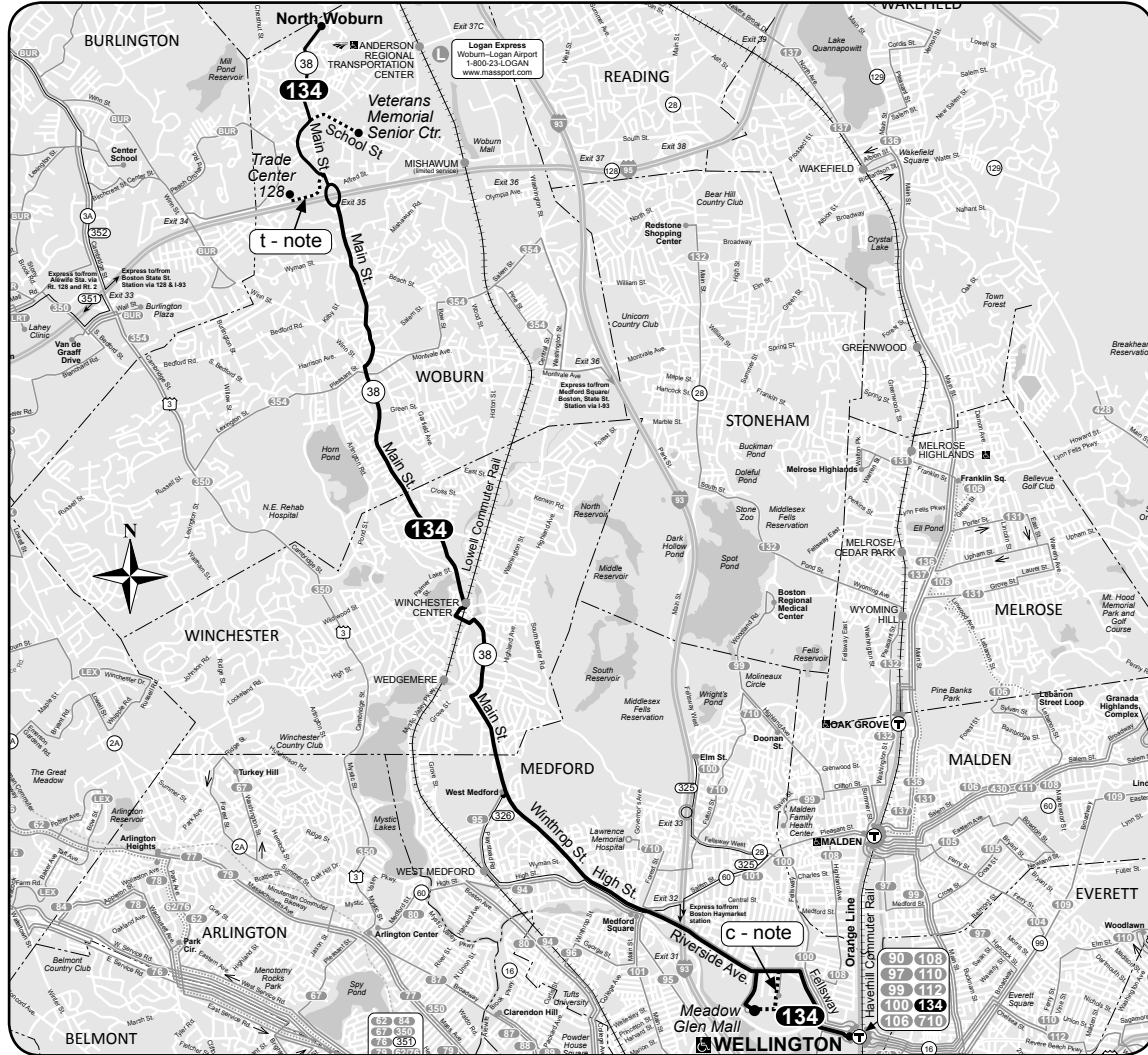

Route 134 North Woburn - Wellington Station

134

Fall September 3, 2017 - December 30, 2017

North Woburn-Wellington Station

- Serving
- Veterans Memorial Senior Center
 - Woburn Square
 - Medford Square
 - Meadow Glen Mall
 - Orange Line
 - Lowell Commuter Rail

NOTE: Approximate running time from Playstead Road & Winthrop Street to Medford Square is five minutes.

134 Saturday					
Inbound			Outbound		
Leave North Woburn	Lv/Arrive Playstead Rd. & Winthrop St.	Arrive Wellington Station	Leave Wellington Station	Arrive Playstead Rd. & Winthrop St.	Arrive North Woburn
.....	6:15A	6:29A	6:15A	6:27A	6:45A
.....	6:40	6:54	6:40	6:55
.....	7:05	7:19	7:10	7:24	7:45
7:10A	7:29	7:44	7:40	7:55
.....	8:05	8:20	8:10	8:26	8:49
8:10	8:32	8:50	8:40	8:57
.....	9:05	9:22	9:10	9:26	9:49
9:10	9:32	9:54	9:40	9:57
.....	10:05	10:22	10:10	10:29	10:56
10:10	10:34	10:56	10:40	10:59
.....	11:05	11:25	11:10	11:30	11:57
11:10	11:37	11:59	11:40	12:01P
.....	12:05P	12:25P	12:10P	12:29P	12:56P
12:10P	12:37	12:59	12:40	1:01
.....	1:05	1:25	1:10	1:29	1:55
1:10	1:33	1:56	1:40	2:01
.....	2:05	2:24	2:10	2:29	2:55
2:10	2:33	2:56	2:40	3:01
.....	3:05	3:24	3:10	3:29	3:54
3:10	3:33	3:56	3:40	4:01
.....	4:05	4:24	4:10	4:29	4:54
4:10	4:33	4:54	4:40	5:01
.....	5:05	5:24	5:10	5:28	5:53
5:10	5:31	5:52	5:40	6:00
.....	6:05	6:22	6:10	6:28	6:53
6:10	6:31	6:48	6:40	7:00
7:00	7:21	7:38	7:10	7:28	7:49
.....	m 8:15	8:29	b 8:05	8:18
.....	m 8:55	9:07	b 8:55	9:08
.....	m 9:55	10:06	b 9:55	10:07
.....	m 10:55	11:06	b 10:55	11:06
.....	m 11:55	12:06A	b 11:55	12:06A
.....	bw 1:05A	1:16

- a - Via Veterans Memorial Senior Center
- b - To Medford Square only
- c - Via Commercial Street and Cambridge District Court
- d - To/from Winthrop Street at Brooks Street-Middlesex Avenue at Second Street
- m - From Medford Square
- s - Does NOT run during school vacation
- t - Via TradeCenter 128/Middlesex Superior Court
- w - Waits for last train to arrive at Wellington Station.