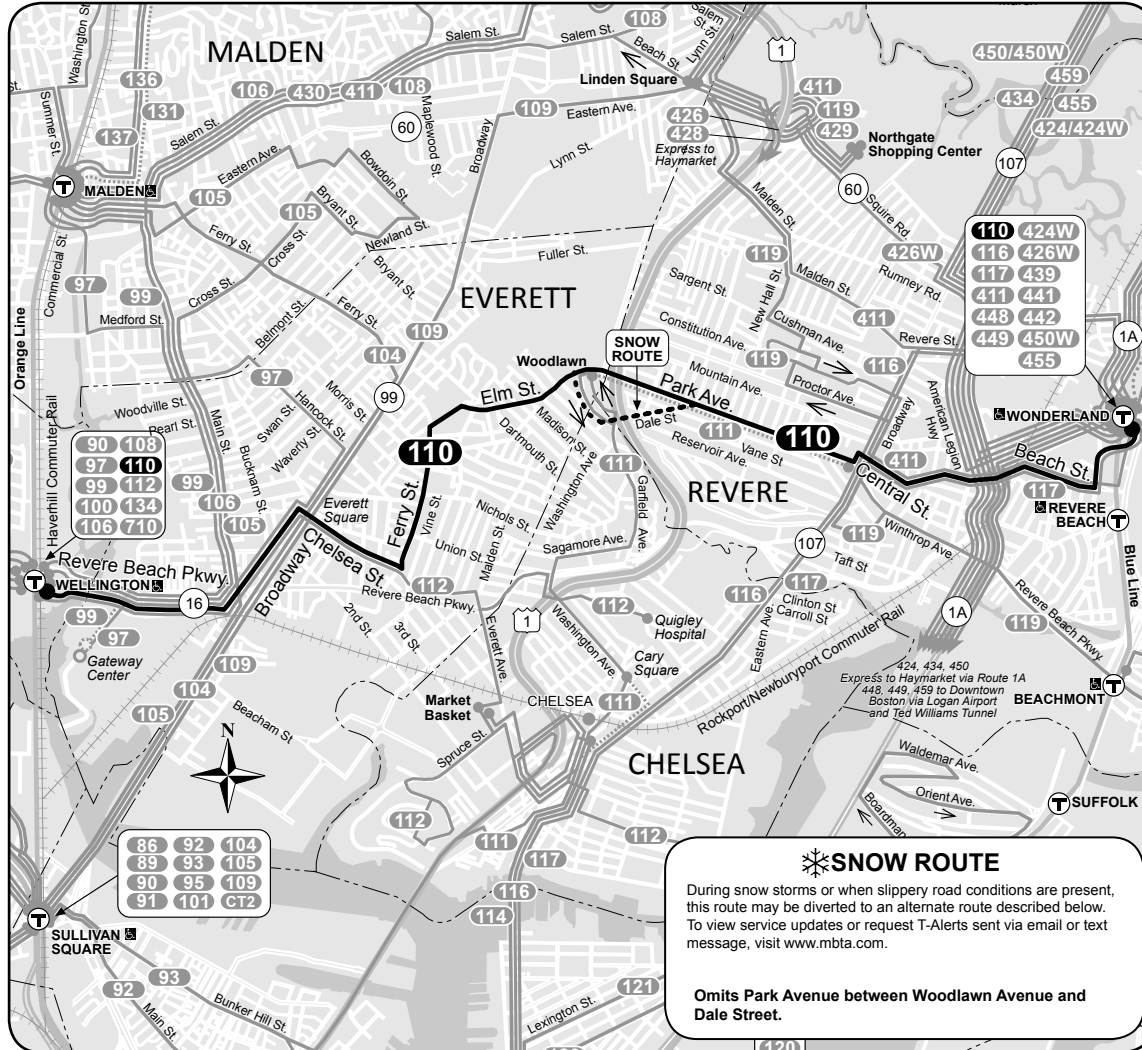

Route 110 Wonderland or Broadway & Park Ave. - Wellington Station

110

Fall September 3, 2017 - December 30, 2017

Wonderland or Broadway & Park Avenue-Wellington Station

Serving

- Bell Circle
- Revere Centre
- Woodlawn
- Everett Square
- Sweetser Circle
- Orange Line
- Blue Line
- Haverhill Commuter Rail

c - From Broadway & Park Avenue to Wellington Station
d - From Wellington Station to Broadway & Park Avenue
s - Does NOT run during school vacation
w - Waits for last train to arrive at Wellington Station.

**Route 110
Wonderland or Broadway & Park
Avenue-Wellington Station**

110 Sunday					
Inbound			Outbound		
Leave Wonderland Station	Arrive Woodlawn	Arrive Wellington Station	Leave Wellington Station	Arrive Woodlawn	Arrive Wonderland Station
c 6:15A	6:18A	6:30A	d 6:35A	6:46A
c 6:55	6:58	7:10	7:15	7:26	7:35A
7:45	7:54	8:09	8:15	8:26	8:36
8:45	8:54	9:10	9:15	9:26	9:36
9:45	9:54	10:10	10:15	10:26	10:36
10:45	10:54	11:10	11:15	11:29	11:40
11:45	11:55	12:12P			
			12:20P	12:35P	12:45P
12:55P	1:05P	1:22P	1:30	1:45	1:57
2:05	2:15	2:33	2:40	2:57	3:09
3:15	3:26	3:44	3:50	4:04	4:15
4:25	4:36	4:50	5:00	5:14	5:25
5:35	5:46	6:00	6:10	6:23	6:34
6:45	6:55	7:07	7:15	7:28	7:39
7:45	7:54	8:07	d 8:15	8:29
c 8:35	8:38	8:49	d 9:15	9:29
c 9:35	9:38	9:49	d 10:15	10:29
c 10:35	10:38	10:49			