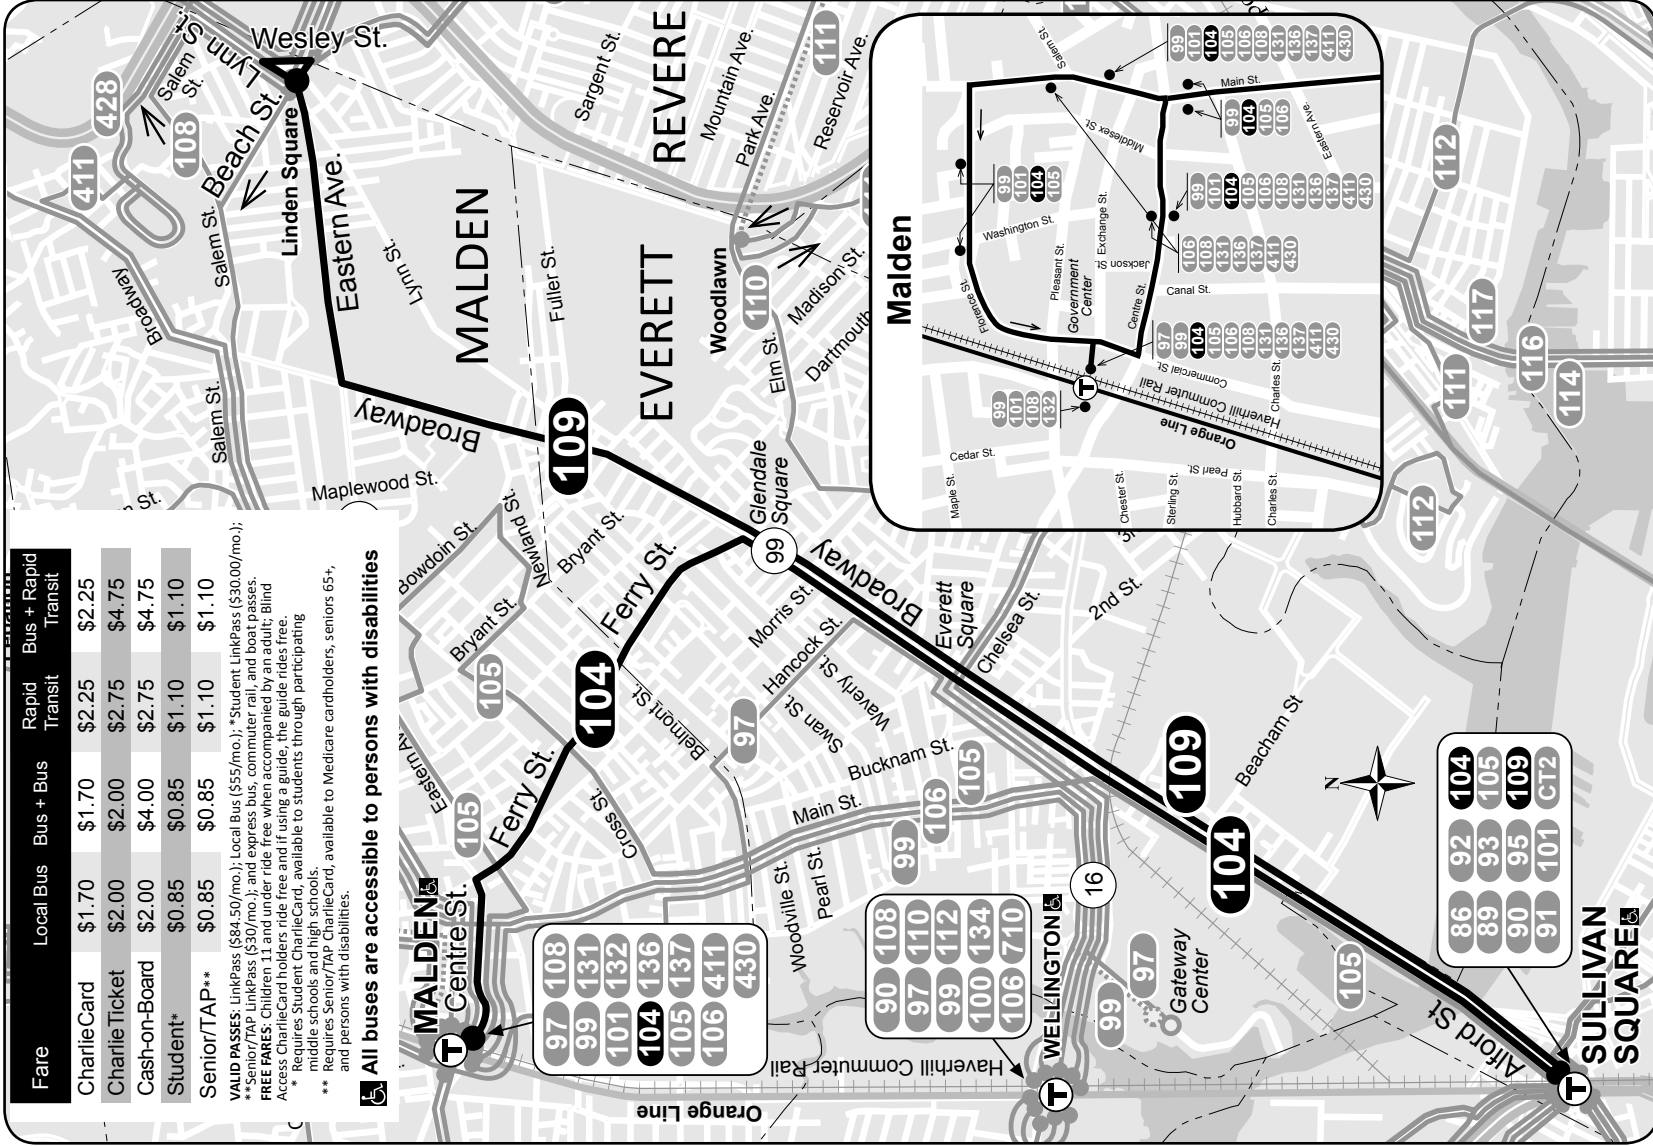

Route 104 Malden Center Station - Sullivan Square Station
Route 109 Linden Square - Sullivan Square Station

Fare	Local Bus	Bus + Bus	Rapid Transit	Bus + Rapid Transit
CharlieCard	$1.70	$1.70	$2.25	$2.25
Charlie Ticket	$2.00	$2.00	$2.75	$4.75
Cash-on-Board	$2.00	$4.00	$2.75	$4.75
Student*	$0.85	$0.85	$1.10	$1.10
Senior/TAP**	$0.85	$0.85	$1.10	$1.10

VALID PASSES: LinkPass ($84.50/mo.); Local Bus ($55/mo.); *Student LinkPass ($30.00/mo.); **Senior/TAP LinkPass ($30/mo.); and express bus, commuter rail, and boat passes.
FREE PARES: Children 11 and under ride free when accompanied by an adult; Blind Access; CharlieCard holders ride free and if using a guide, the guide rides free.
* Requires Student CharlieCard, available to students through participating middle schools and high schools.
** Requires Senior/TAP CharlieCard, available to Medicare cardholders, seniors 65+, and persons with disabilities.

All buses are accessible to persons with disabilities