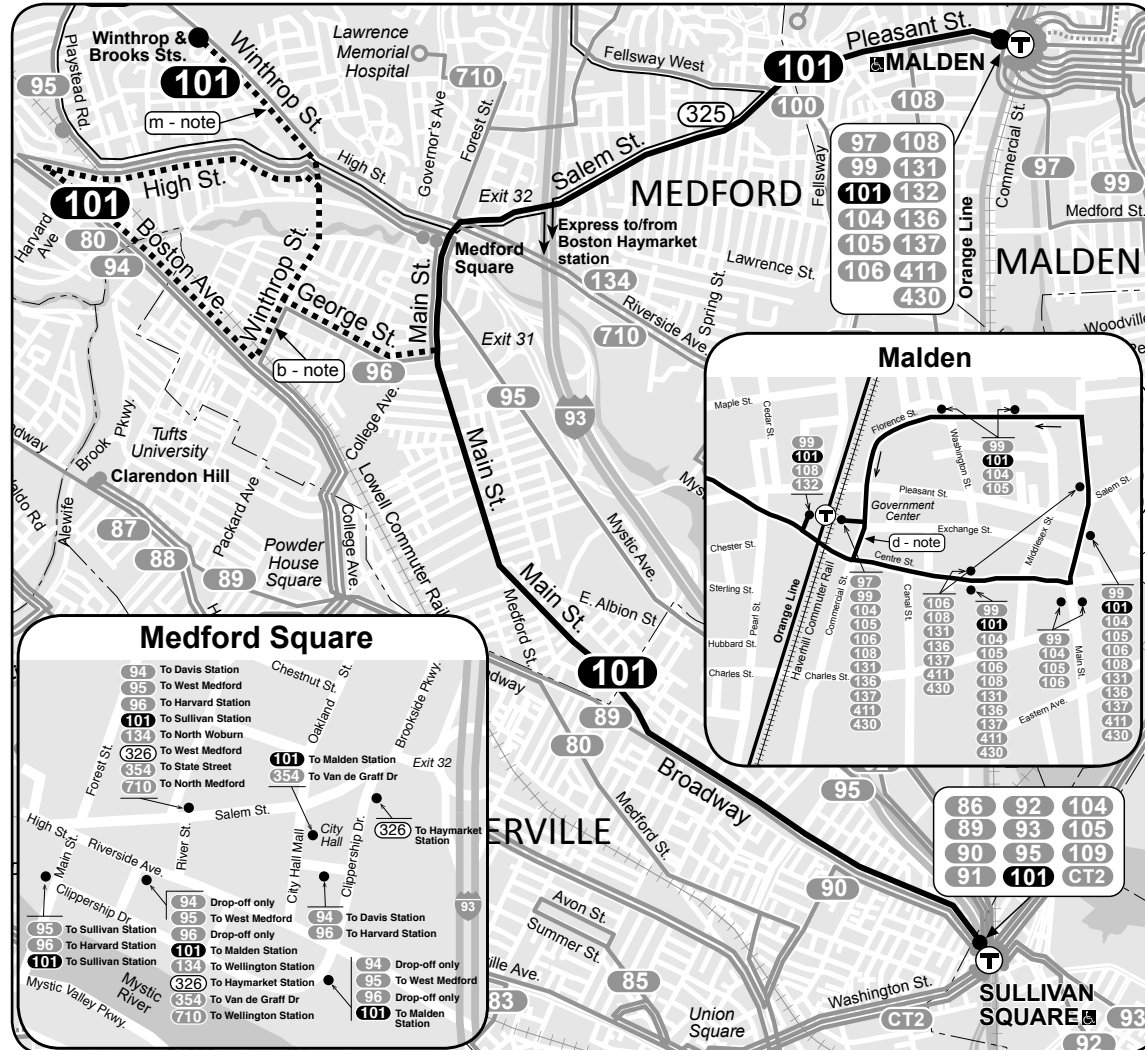

Route 101 Malden Center Station - Sullivan Square Station

schedule change

101

Fall September 3, 2017 - December 30, 2017

Malden Center Station - Sullivan Square Station

- Serving**
- Stevens Square
 - Medford Square
 - Main Street, Somerville
 - Winter Hill
 - Broadway
 - Orange Line
 - Haverhill Commuter Rail

- a - To Salem Street (City Hall Mall)
- b - Leaves from Winthrop and Brooks Streets
- c - From Salem Street (City Hall Mall)
- d - Via Malden Square
- f - To/from Fellsway Bus Garage
- m- Leaves from Main and Henry Streets to Winthrop and Brooks Streets.
- s - Does NOT run during school vacation
- w - Waits for last train to arrive at Sullivan Station.