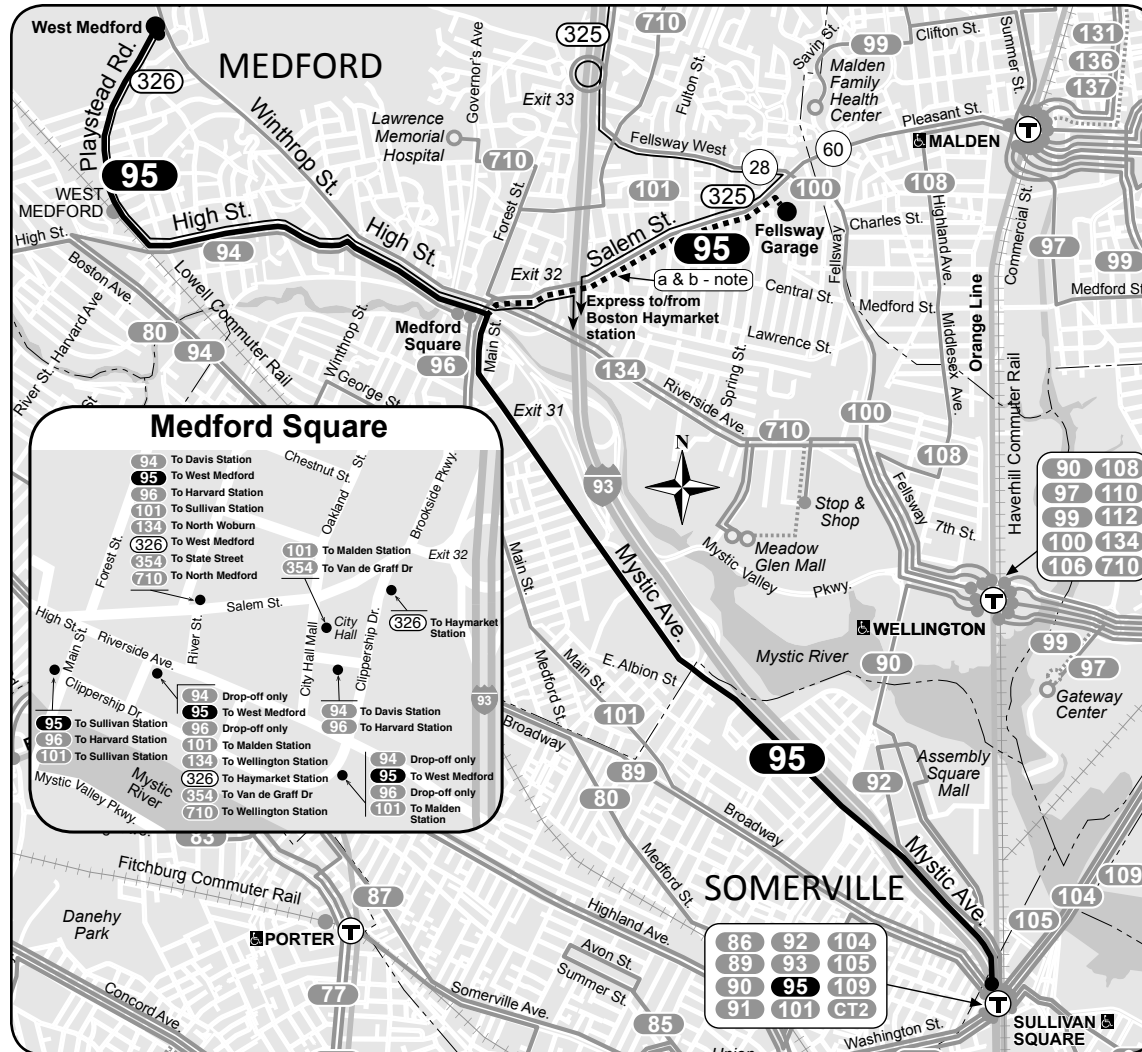

## Route 95 West Medford - Sullivan Square Station

# 95

Fall September 3, 2017 - December 30, 2017

## West Medford- Sullivan Square Station

### Serving

- Winthrop Circle
- Medford Square
- Mystic Avenue
- Orange Line
- Lowell Commuter Rail

**T** Massachusetts Bay Transportation Authority *massDOT*  
Massachusetts Department of Transportation