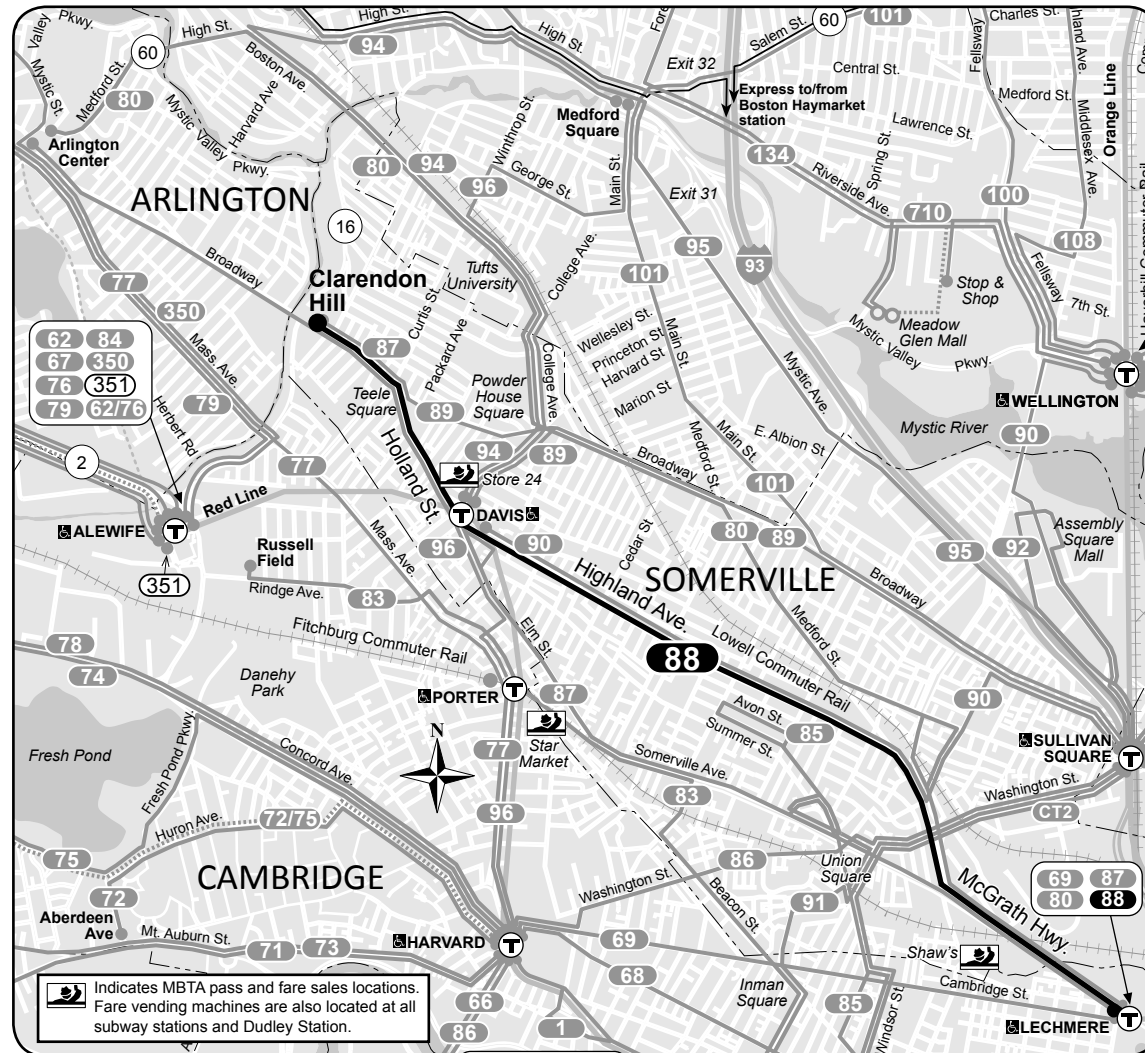

Route 88 Clarendon Hill - Lechmere Station

88

Fall September 3, 2017 - December 30, 2017

Clarendon Hill- Lechmere Station

Serving

- Teele Square
- Davis Station
- Somerville City Hospital
- Somerville High School
- Somerville City Hall
- Green Line
- Red Line

 Massachusetts Bay Transportation Authority *massDOT*
Massachusetts Department of Transportation

Information 617-222-3200 • 1-800-392-6100
(TTY) 617-222-5146 • www.mbta.com

88

Weekday

Table with columns for Inbound and Outbound directions, listing departure and arrival times for Clarendon Hill, Davis Square, Somerville High School, and Lechmere Station.

88

Saturday

Table with columns for Inbound and Outbound directions, listing departure and arrival times for Clarendon Hill, Davis Square, Somerville High School, and Lechmere Station.

88

Sunday

Table with columns for Inbound and Outbound directions, listing departure and arrival times for Clarendon Hill, Davis Square, Somerville High School, and Lechmere Station.

s - Does NOT run during school vacation
w - Waits for last trolley to arrive at Lechmere Station.

All buses are accessible to persons with disabilities

Route 88
Clarendon Hill-Lechmere Station

Fare table with columns: Fare, Local Bus, Bus + Bus, Rapid Transit, Bus + Rapid Transit. Rows include CharlieCard, CharlieTicket, Cash-on-Board, Student*, Senior/TAP**.