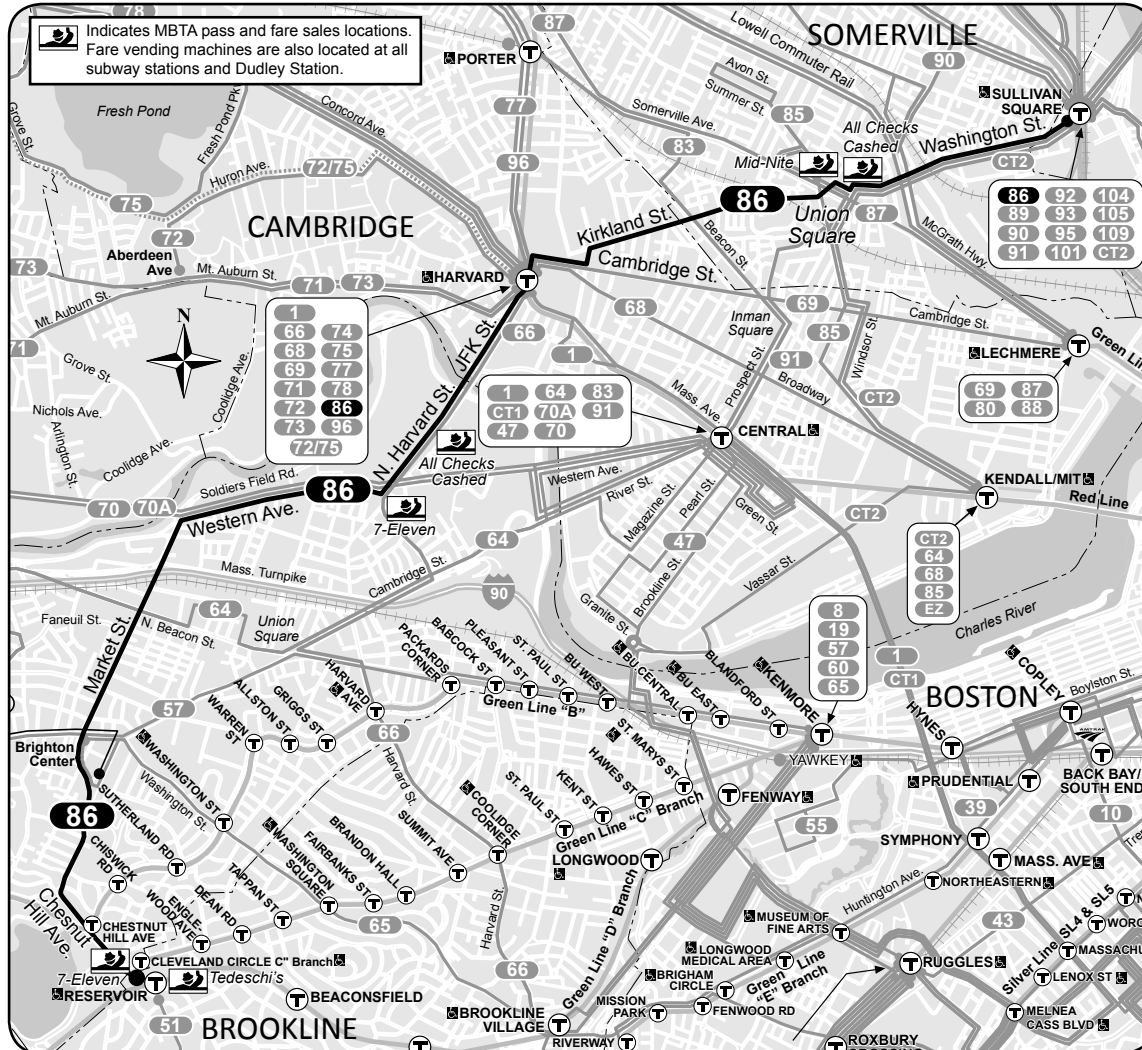

Route 86 Sullivan Square Station - Reservoir Station (Cleveland Circle)

86

Fall September 3, 2017 - December 30, 2017

Sullivan Square Station- Reservoir Station (Cleveland Circle)

Serving

- Union Square, Somerville
- Harvard Square & Station
- Brighton Center
- St. Elizabeth's Medical Center
- Red Line
- Orange Line
- Green Line

Harvard Square: board buses to Sullivan Station in Harvard Station upper busway. Board buses to Reservoir on Massachusetts Avenue at Garden Street (Dawes Island) or on Eliot Street at Bennett Street.

**Route 86
Sullivan Station-
Reservoir Station (Cleveland Circle)**

u - Trip departs from Sullivan Square upper busway.
All other trips depart from Sullivan Square lower busway.

All buses are accessible to persons with disabilities

Fare	Local Bus	Bus + Bus	Rapid Transit	Bus + Rapid Transit
CharlieCard	\$1.70	\$1.70	\$2.25	\$2.25
CharlieTicket	\$2.00	\$2.00	\$2.75	\$4.75
Cash-on-Board	\$2.00	\$4.00	\$2.75	\$4.75
Student*	\$0.85	\$0.85	\$1.10	\$1.10
Senior/TAP**	\$0.85	\$0.85	\$1.10	\$1.10