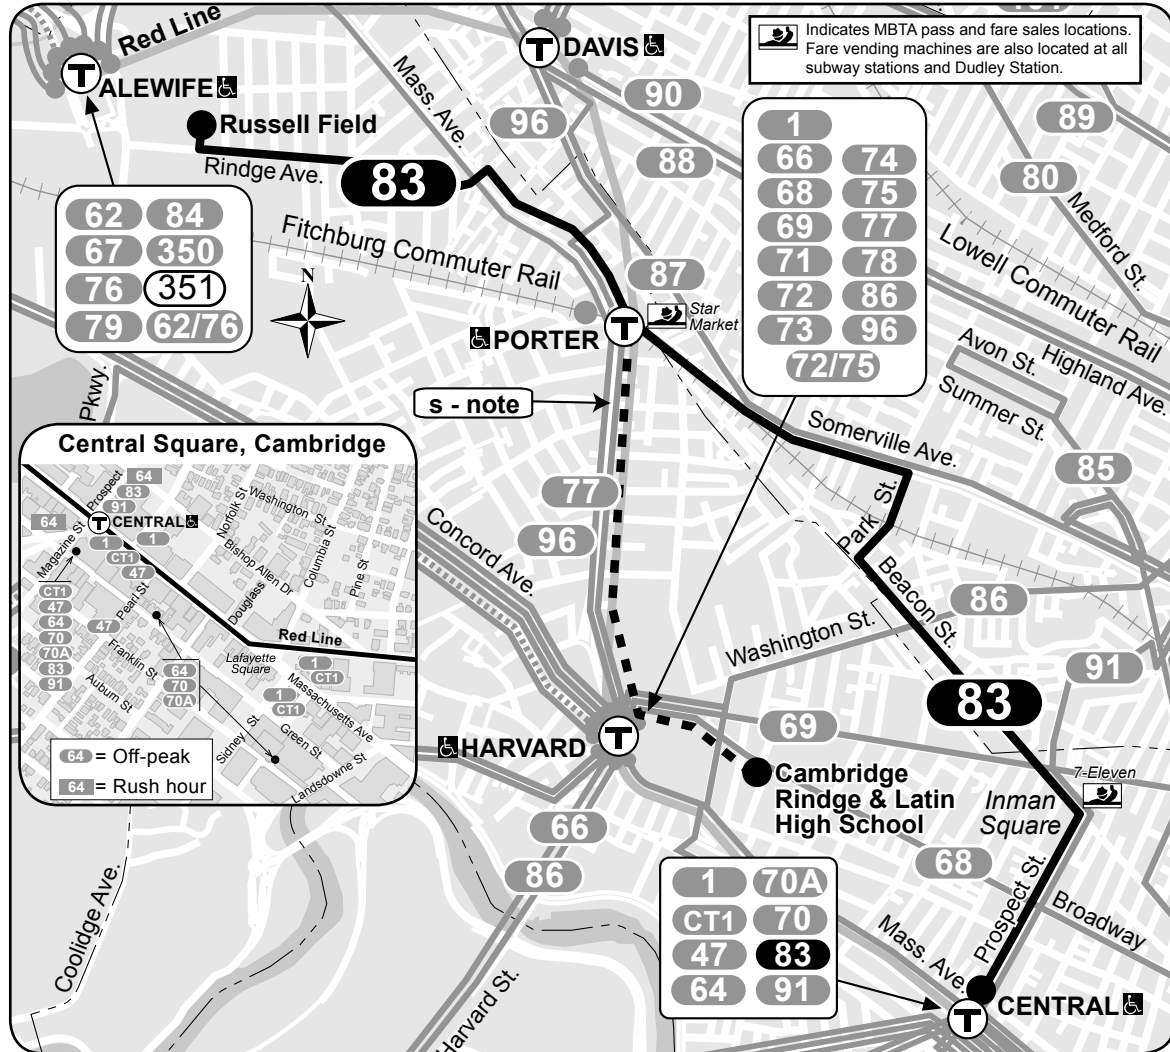

Route 83 Rindge Avenue - Central Square, Cambridge

83

Fall September 3, 2017 - December 30, 2017

Rindge Avenue - Central Square, Cambridge

Serving

- Porter Square Station
- Inman Square
- Red Line
- Fitchburg Commuter Rail

s - Leaves from Broadway at Felton Steet and does NOT run during school vacation.
w- Waits for last train to arrive at Central Square Station.

83 Sunday					
Inbound			Outbound		
Leave Rindge Avenue	Arrive Porter Sq. Station	Arrive Central Square	Leave Central Square	Arrive Porter Sq. Station	Arrive Rindge Avenue
7:45A	7:49A	8:00A	7:25A	7:35A	7:40A
8:45	8:50	9:03	8:25	8:35	8:40
9:40	9:45	10:00	9:15	9:26	9:32
10:30	10:35	10:50	10:05	10:16	10:22
11:20	11:25	11:40	10:55	11:07	11:14
			11:45	11:57	12:04P
			12:10P	12:16P	12:31P
1:00	1:06	1:21	12:35P	12:49P	12:56P
1:50	1:56	2:11	1:25	1:39	1:46
2:40	2:45	3:00	2:15	2:29	2:36
3:30	3:35	3:50	3:05	3:19	3:26
4:20	4:25	4:40	3:55	4:10	4:18
5:10	5:15	5:30	4:45	4:59	5:05
6:00	6:05	6:20	5:35	5:49	5:55
6:50	6:55	7:08	6:25	6:39	6:45
7:40	7:44	7:57	7:15	7:29	7:35
8:40	8:44	8:57	8:15	8:29	8:35
9:40	9:44	9:57	9:15	9:25	9:31
10:42	10:46	10:58	10:22	10:32	10:38
11:44	11:47	11:57	11:24	11:33	11:38
12:46A	12:49A	12:59A	12:26	12:34	12:39
			w 1:08	1:17	1:22

Fall 2017 Holidays
October 9: see Weekday November 11: see Saturday
September 4, November 23 & December 25: see Sunday

Route 83

Rindge Ave.-Central Sq., Cambridge