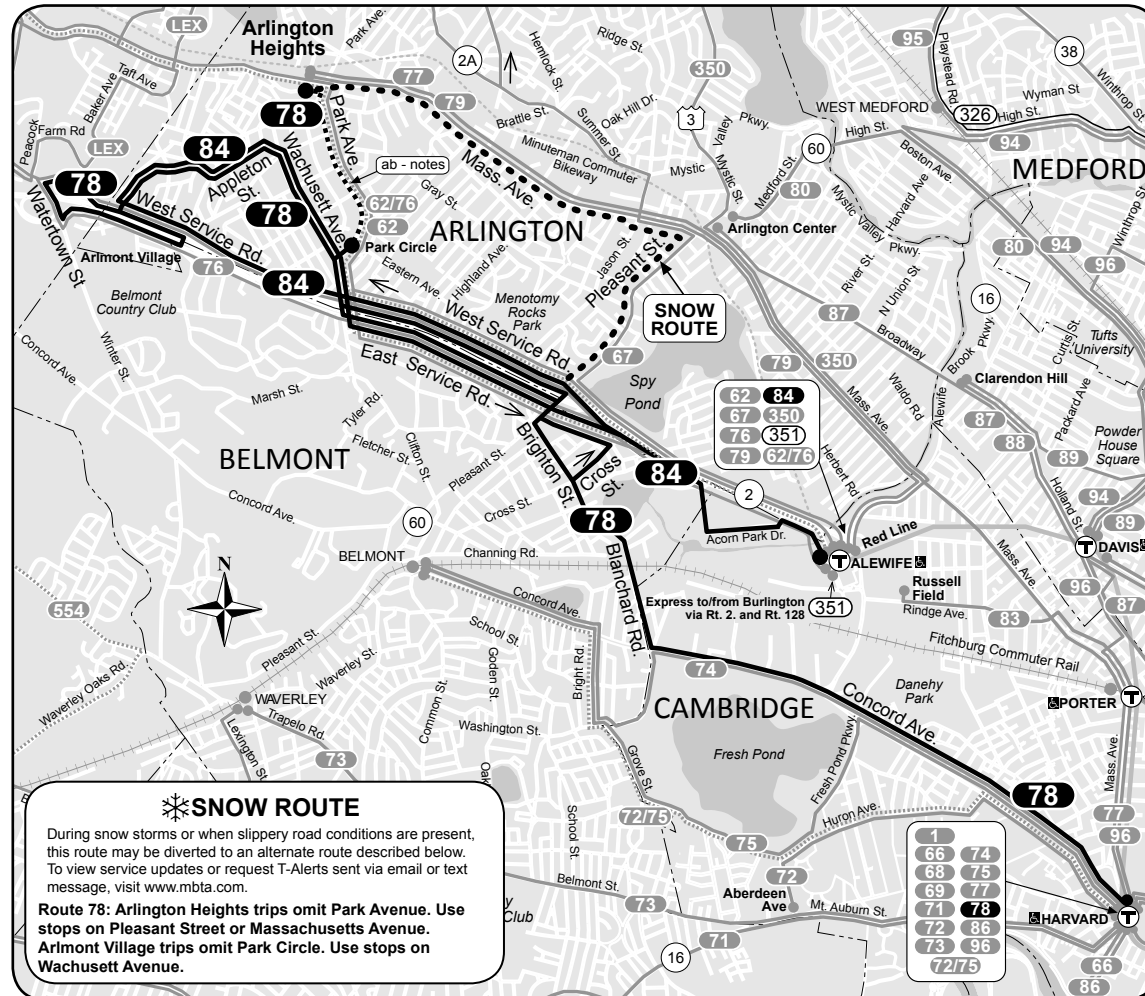

Route 78 Arlmont Village - Harvard Station
Route 84 Arlmont Village - Alewife Station

78•84

Fall September 3, 2017 - December 30, 2017

78 Arlmont Village-Harvard Station
84 Arlmont Village-Alewife Station

78 Weekday					
Inbound			Outbound		
Leave Arlmont Village	Arrive Pleasant Street	Arrive Harvard Station	Leave Harvard Station Upper Busway	Arrive Pleasant Street	Arrive Arlmont Village
5:42A	5:50A	6:06A	5:55A	6:08A	6:20A
6:07	6:15	6:32	6:20	6:33	6:45
6:32	6:41	7:03	b 6:40	6:54	7:01
6:55	7:04	7:28	b 7:10	7:24	7:32
a 7:10	7:16	7:51	b 7:35	7:52	8:00
a 7:39	7:45	8:20	b 8:00	8:17	8:25
a 8:08	8:14	8:49	8:25	8:42	8:55
a 8:37	8:43	9:18	9:00	9:14	9:26
9:02	9:11	9:34	9:40	9:54	10:06
9:35	9:42	10:03	10:10	10:24	10:36
10:10	10:17	10:36	10:45	10:59	11:11
10:45	10:52	11:11	11:20	11:34	11:46
11:20	11:27	11:46	11:55	12:09P	12:21P
11:55	12:02P	12:21P			
			12:30P	12:44P	12:56P
12:30P	12:37P	12:56P	1:05	1:19	1:31
1:05	1:12	1:31	1:40	1:54	2:08
1:40	1:47	2:06	2:15	2:33	2:47
2:15	2:22	2:41	2:50	3:08	3:22
2:50	2:57	3:18	3:25	3:46	4:00
3:25	3:32	3:52	b 4:00	4:19	4:31
4:05	4:12	4:32	b 4:25	4:46	4:58
a 4:40	4:46	5:09	b 4:50	5:11	5:23
a 5:05	5:11	5:34	b 5:15	5:37	5:51
a 5:30	5:36	5:59	b 5:40	6:02	6:16
a 6:00	6:05	6:28	b 6:05	6:26	6:39
6:18	6:26	6:48	6:35	6:53	7:07
a 6:25	6:30	6:49	6:55	7:13	7:27
a 6:45	6:50	7:07	7:25	7:41	7:53
7:15	7:22	7:40	7:55	8:09	8:21
8:05	8:11	8:25	8:30	8:43	8:55
9:05	9:11	9:25	9:30	9:43	9:55
10:05	10:11	10:25	10:30	10:43	10:55
11:05	11:11	11:25	11:30	11:41	11:53
12:05A	12:11A	12:25A	12:30A	12:41A	12:53A

No Route 84 service on weekends.

NOTE: Buses arrive at Park Circle approximately 4 minutes after leaving Arlmont Village

Route 78 & 84 Arlmont Village-Harvard Station or Alewife Station

All buses are accessible to persons with disabilities