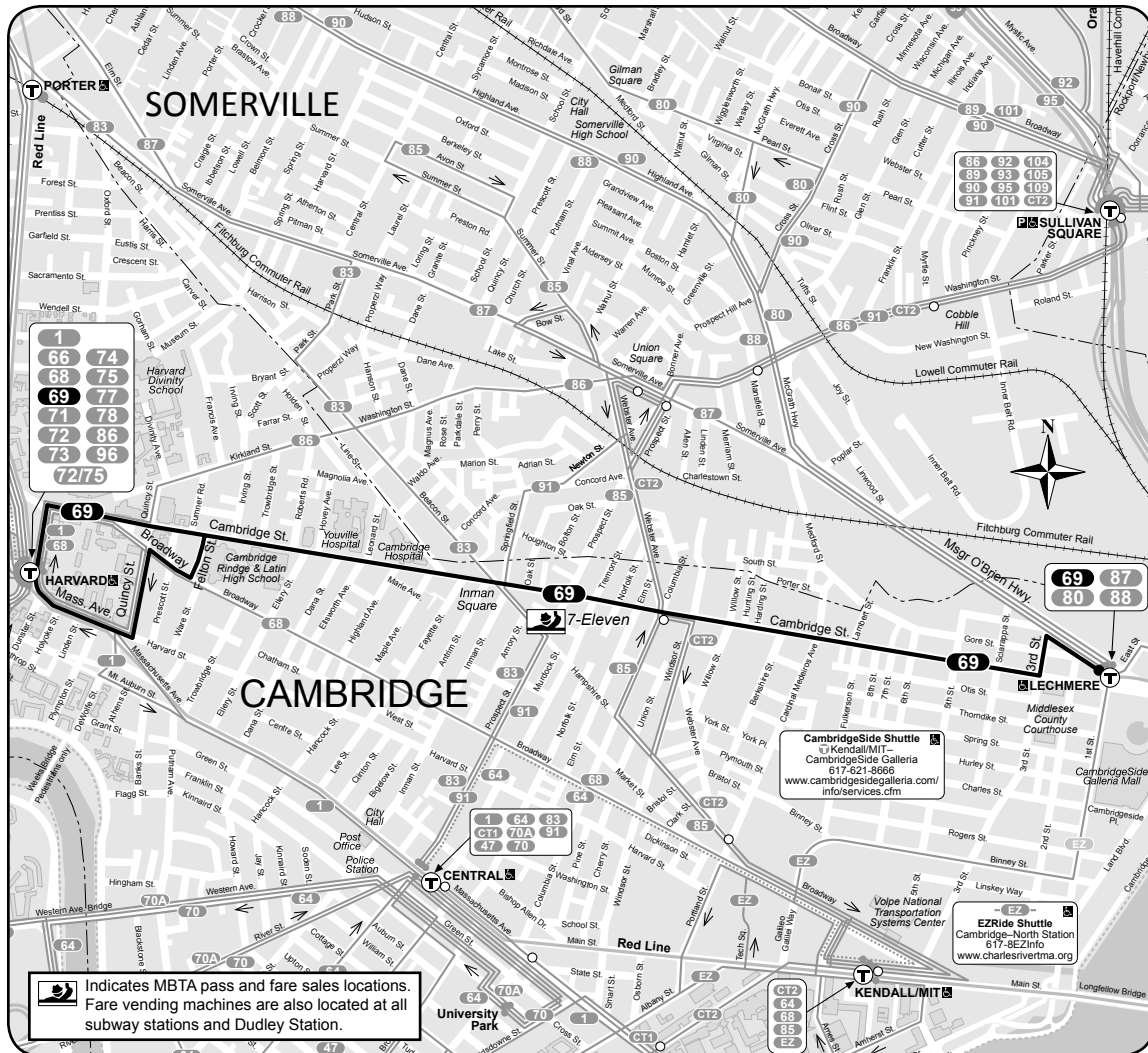

Route 69 Harvard Square - Lechmere Station

Indicates MBTA pass and fare sales locations. Fare vending machines are also located at all subway stations and Dudley Station.

69

Fall September 3, 2017 - December 30, 2017

Harvard Square- Lechmere Station

- Serving
- Harvard University
 - Harvard Vanguard Medical Associates
 - Inman Square
 - Cambridge Hospital
 - Spaulding Hospital, Cambridge
 - Red Line
 - Green Line

T Massachusetts Bay Transportation Authority **massDOT**
Massachusetts Department of Transportation

f - Leaves from Cambridge Street at Felton Street
s - Does NOT run during school vacation
w - Waits for last trolley to arrive at Lechmere Station.

All buses are accessible to persons with disabilities

Route 69
Harvard/Holyoke Street-
Lechmere Station

69 Sunday					
Inbound			Outbound		
Leave Harvard/Holyoke Street	Arrive Inman Square	Arrive Lechmere Station	Leave Lechmere Station	Arrive Inman Square	Arrive Harvard/Holyoke Street
6:20A	6:23A	6:31A	6:05A	6:11A	6:15A
7:15	7:18	7:26	7:00	7:06	7:10
8:15	8:19	8:27	8:00	8:06	8:11
9:18	9:22	9:30	9:00	9:06	9:11
9:53	9:57	10:05	9:35	9:41	9:46
10:30	10:34	10:42	10:10	10:17	10:23
11:10	11:15	11:24	10:50	10:57	11:03
11:50	11:56	12:05P	11:30	11:37	11:43
12:30P	12:36P	12:45P	12:10P	12:17P	12:23P
1:10	1:16	1:25	12:50	12:59	1:05
1:50	1:56	2:05	1:30	1:38	1:44
2:30	2:36	2:45	2:10	2:18	2:24
3:10	3:16	3:25	2:50	2:58	3:04
3:50	3:56	4:05	3:30	3:38	3:44
4:30	4:36	4:44	4:10	4:18	4:24
5:10	5:16	5:24	4:50	4:58	5:04
5:50	5:56	6:04	5:30	5:38	5:44
6:30	6:36	6:44	6:10	6:18	6:24
7:08	7:14	7:22	6:50	6:57	7:02
7:45	7:50	7:57	7:28	7:35	7:40
8:15	8:20	8:27	8:00	8:06	8:11
8:50	8:55	9:02	8:35	8:41	8:46
9:25	9:30	9:37	9:10	9:16	9:21
10:00	10:05	10:12	9:45	9:51	9:56
10:35	10:40	10:47	10:20	10:26	10:31
11:10	11:15	11:22	10:55	11:00	11:05
11:45	11:49	11:56	11:30	11:35	11:40
12:15A	12:19A	12:26A	12:00M	12:05A	12:10A
12:45	12:49	12:56	12:30A	12:35	12:40
			w 1:00	1:04	1:09