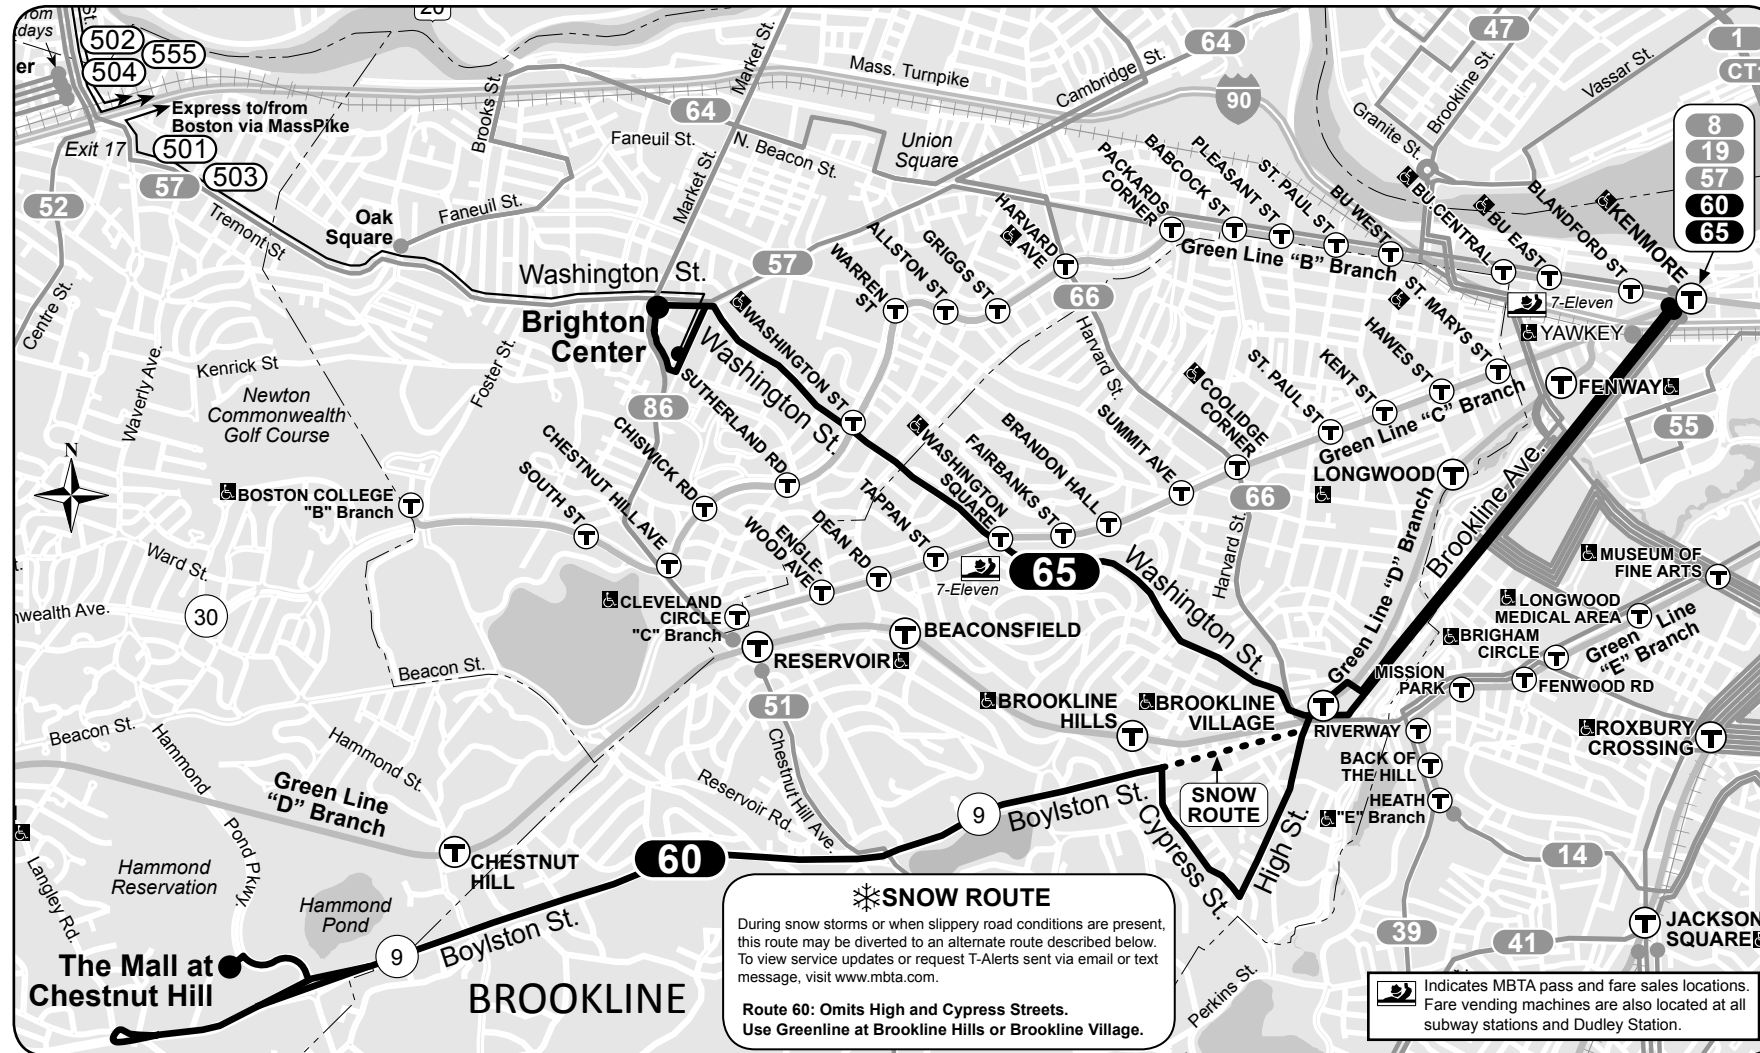

Route 60 Chestnut Hill - Kenmore Station
Route 65 Brighton Center - Kenmore Station

60•65

Fall September 3, 2017 - December 30, 2017

60 Chestnut Hill-Kenmore Station
65 Brighton Center-Kenmore Station

Serving

- The Mall at Chestnut Hill
- St. Elizabeth's Medical Center
- Brookline Village
- Longwood Medical Area
- Beth Israel Deaconess Medical Center
- Fenway Park
- Green Line

Massachusetts Bay Transportation Authority *massDOT*
 Massachusetts Department of Transportation

**Route 60
Chestnut Hill-Kenmore Station**

**Route 65
Brighton Center-Kenmore Station**

**No Route 65
service on Sunday**

All buses are accessible to persons with disabilities

Fare	Local Bus	Bus + Bus	Rapid Transit	Bus + Rapid Transit
CharlieCard	\$1.70	\$1.70	\$2.25	\$2.25
CharlieTicket	\$2.00	\$2.00	\$2.75	\$4.75
Cash-on-Board	\$2.00	\$4.00	\$2.75	\$4.75
Student*	\$0.85	\$0.85	\$1.10	\$1.10
Senior/TAP**	\$0.85	\$0.85	\$1.10	\$1.10

Inbound			Outbound		
Leave Brighton Center	Arrive Brookline Village	Arrive Kenmore Station	Leave Kenmore Station	Arrive Brookline Village	Arrive Brighton Center
6:45A	6:54A	7:03A	7:15A	7:23A	7:37A
7:45	7:54	8:03	8:15	8:23	8:36
8:45	8:55	9:04	9:15	9:23	9:36
9:45	9:57	10:05	10:15	10:23	10:36
10:45	10:56	11:05	11:15	11:23	11:37
11:45	11:57	12:06P			
12:45P	12:57P	1:06P	12:15P	12:26P	12:39P
1:45	1:57	2:08	1:15	1:26	1:44
2:45	2:57	3:08	2:15	2:26	2:44
3:45	3:58	4:07	3:15	3:24	3:42
4:45	4:58	5:09	4:15	4:24	4:42
5:45	5:58	6:08	5:15	5:24	5:39
			6:15	6:26	6:39