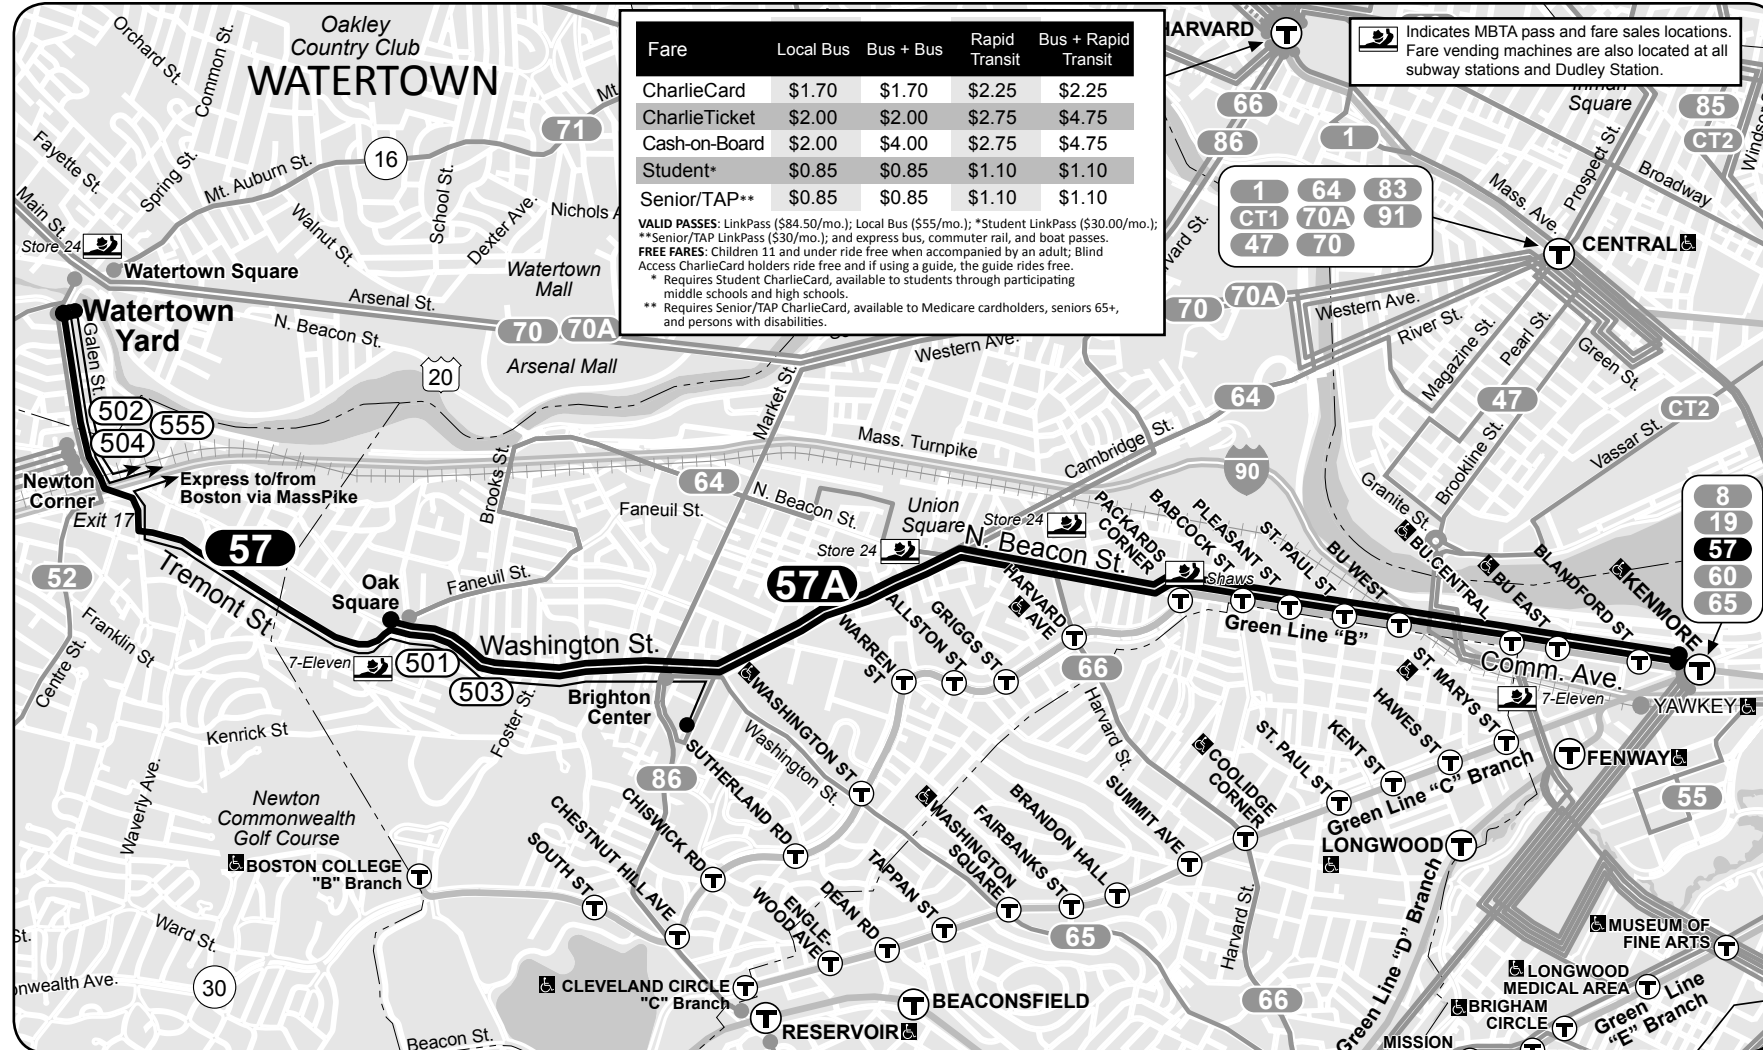

Route 57/57A Watertown Yard or Oak Square - Kenmore Station

57•57A

Fall September 3, 2017 - December 30, 2017

Watertown Yard or Oak Square-Kenmore Station

Serving

- Fenway Park
- Boston University
- Packard's Corner
- Union Square (Allston)
- Brighton Center
- Oak Square
- St. Elizabeth's Medical Center
- Newton Corner
- Green Line