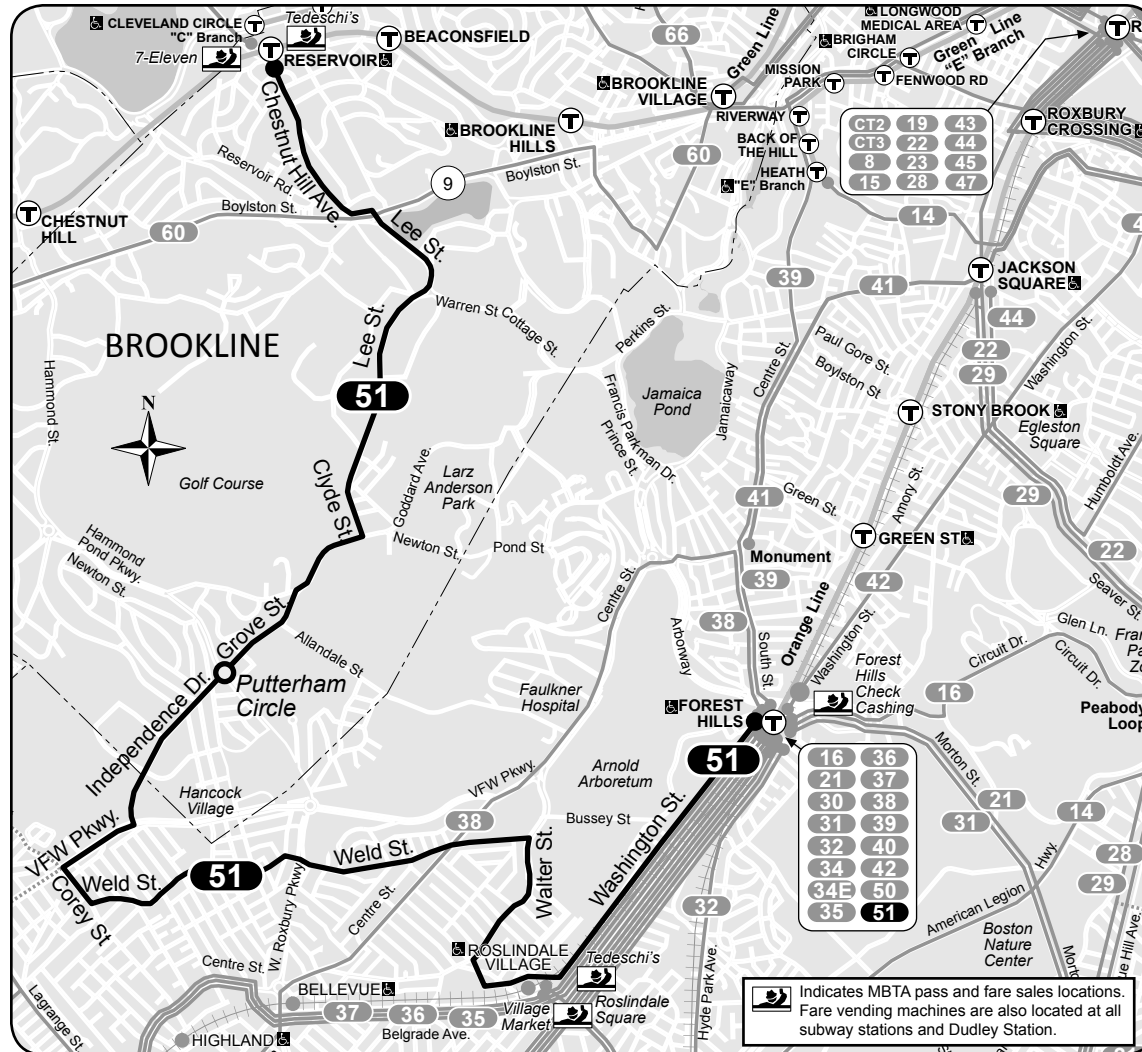

Route 51 Reservoir (Cleveland Circle) - Forest Hills Station

51

Fall September 3, 2017 - December 30, 2017

Reservoir (Cleveland Cir.)- Forest Hills Station

Serving

- Roslindale Square
- Hancock Village
- Orange Line
- Green Line
- Needham Commuter Rail

g - Leaves from Greenough Street at Tappan Steet via Putterham Circle and Newton Street at Arlington Road.
s - Does NOT run during school vacation
u - To/from Union Square, Allston

51 Saturday					
Inbound			Outbound		
Leave Reservoir Station	Arrive Roslindale Square	Arrive Forest Hills Station	Leave Forest Hills Upper Busway	Arrive Roslindale Square	Arrive Reservoir Station
6:47A	7:06A	7:10A	6:15A	6:18A	6:38A
7:47	8:08	8:12	7:15	7:18	7:40
8:47	9:08	9:12	8:15	8:18	8:41
9:52	10:14	10:19	9:20	9:24	9:46
10:57	11:20	11:25	10:25	10:30	10:53
			11:30	11:35	11:58
12:02P	12:25P	12:30P			
1:07	1:30	1:35	12:35P	12:40P	1:04P
2:12	2:34	2:39	1:40	1:44	2:07
3:17	3:39	3:44	2:45	2:49	3:12
4:22	4:44	4:49	3:50	3:54	4:17
5:27	5:49	5:54	4:55	4:59	5:21
6:32	6:54	6:59	6:00	6:04	6:26
7:37	7:59	8:02	7:05	7:09	7:31
8:42	9:01	9:06	8:10	8:14	8:35
9:45	10:04	10:09	9:15	9:19	9:40