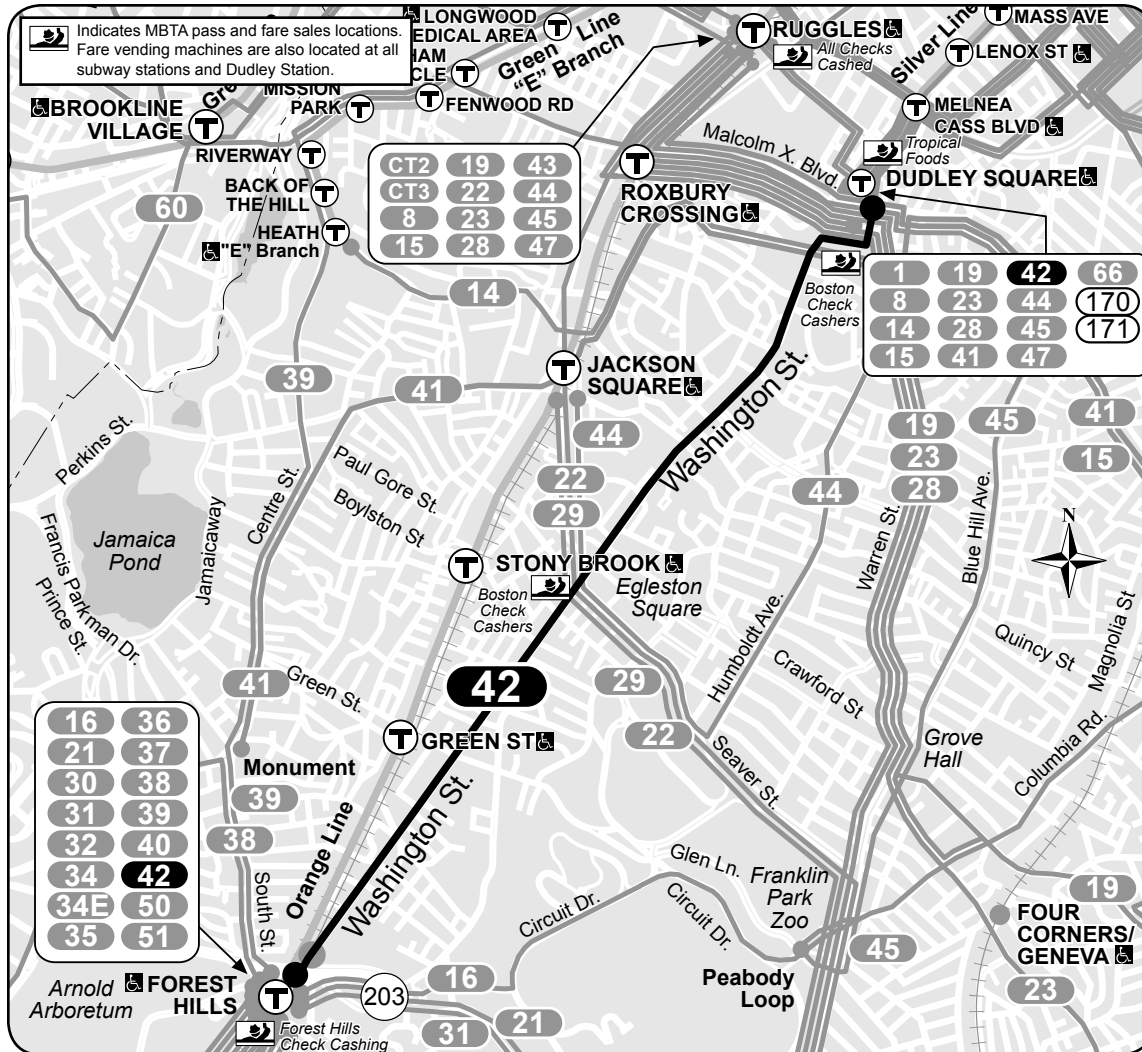

## Route 42 Forest Hills Station - Dudley Station

## Forest Hills Station - Dudley Station

### Serving

- Egleston Square
- Dudley Square
- Boston English High School
- Orange Line
- Needham Commuter Rail

**T** Massachusetts Bay Transportation Authority **massDOT**  
Massachusetts Department of Transportation