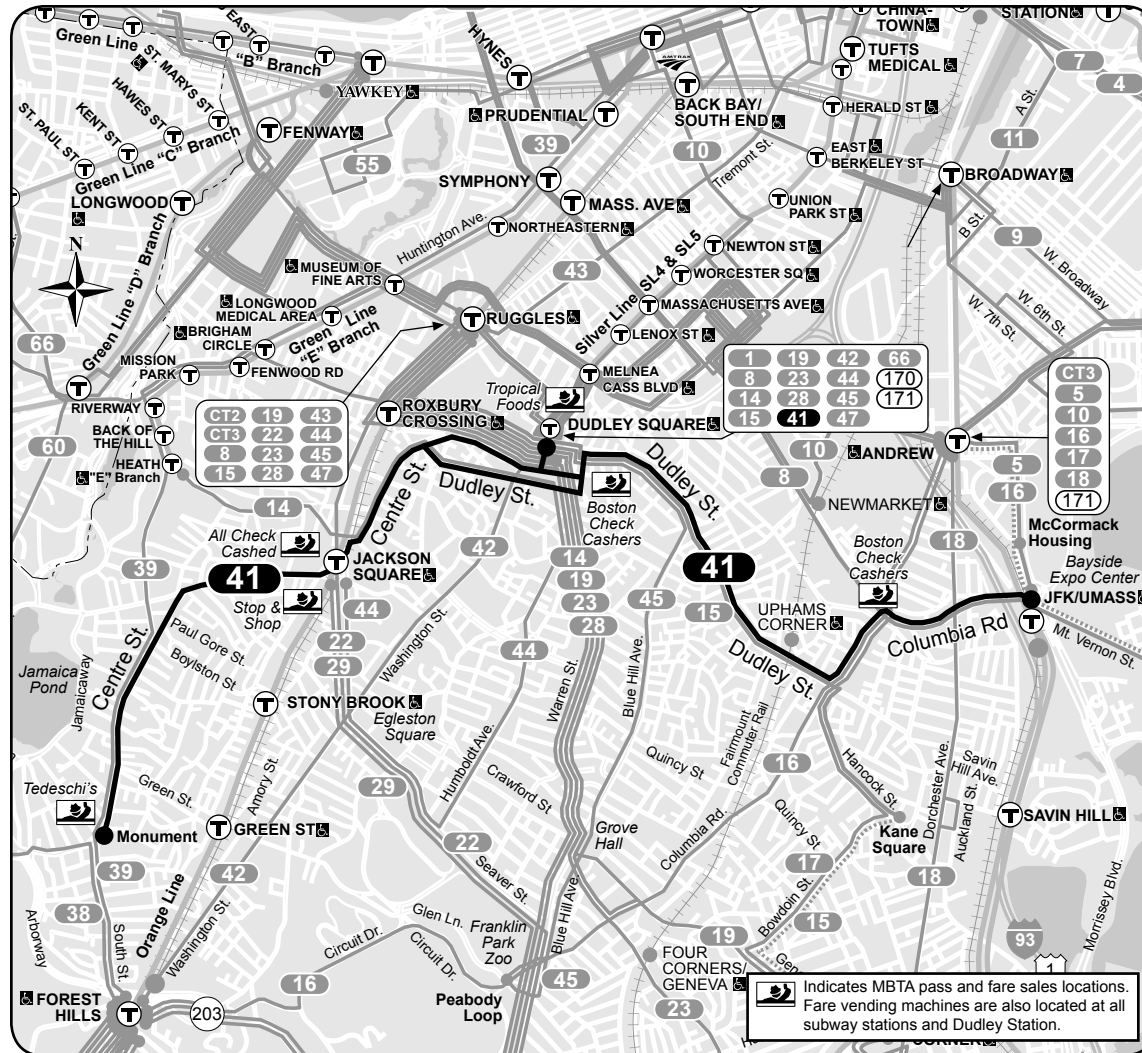

## Route 41 Centre & Eliot Streets - JFK/UMass Station

## Centre & Eliot Streets- JFK/UMass Station

Serving

- Jackson Square
- Dudley Station
- Madison Park High School
- Orange Line
- Red Line

 Massachusetts Bay Transportation Authority *massDOT*  
Massachusetts Department of Transportation

41 Saturday					
Inbound			Outbound		
Leave Centre & Eliot Sts.	Arrive Dudley Station	Arrive JFK/UMass Station	Leave JFK/UMass Station	Arrive Dudley Station	Arrive Centre & Eliot Sts.
7:40A	7:54A	8:09A	7:00A	7:13A	7:24A
8:30	8:44	8:59	7:45	7:58	8:09
9:15	9:31	9:47	8:30	8:45	8:57
10:00	10:19	10:36	9:15	9:30	9:42
10:45	11:04	11:21	10:00	10:17	10:34
11:35	11:57	12:16P	10:45	11:02	11:19
			11:35	11:54	12:13P
12:25P	12:47P	1:07P			
1:15	1:36	1:56	12:25P	12:44P	1:02P
2:05	2:26	2:46	1:15	1:32	1:52
2:55	3:16	3:35	2:05	2:22	2:42
3:45	4:05	4:23	2:55	3:12	3:32
4:35	4:55	5:13	3:45	4:02	4:22
5:25	5:44	6:02	4:35	4:52	5:06
6:15	6:33	6:51	5:25	5:40	5:54
7:00	7:17	7:32	6:15	6:30	6:44
7:40	7:57	8:12	7:00	7:15	7:29

**Fall 2017 Holidays**  
 October 9: see Weekday    November 11: see Saturday  
 September 4, November 23 & December 25: see Sunday