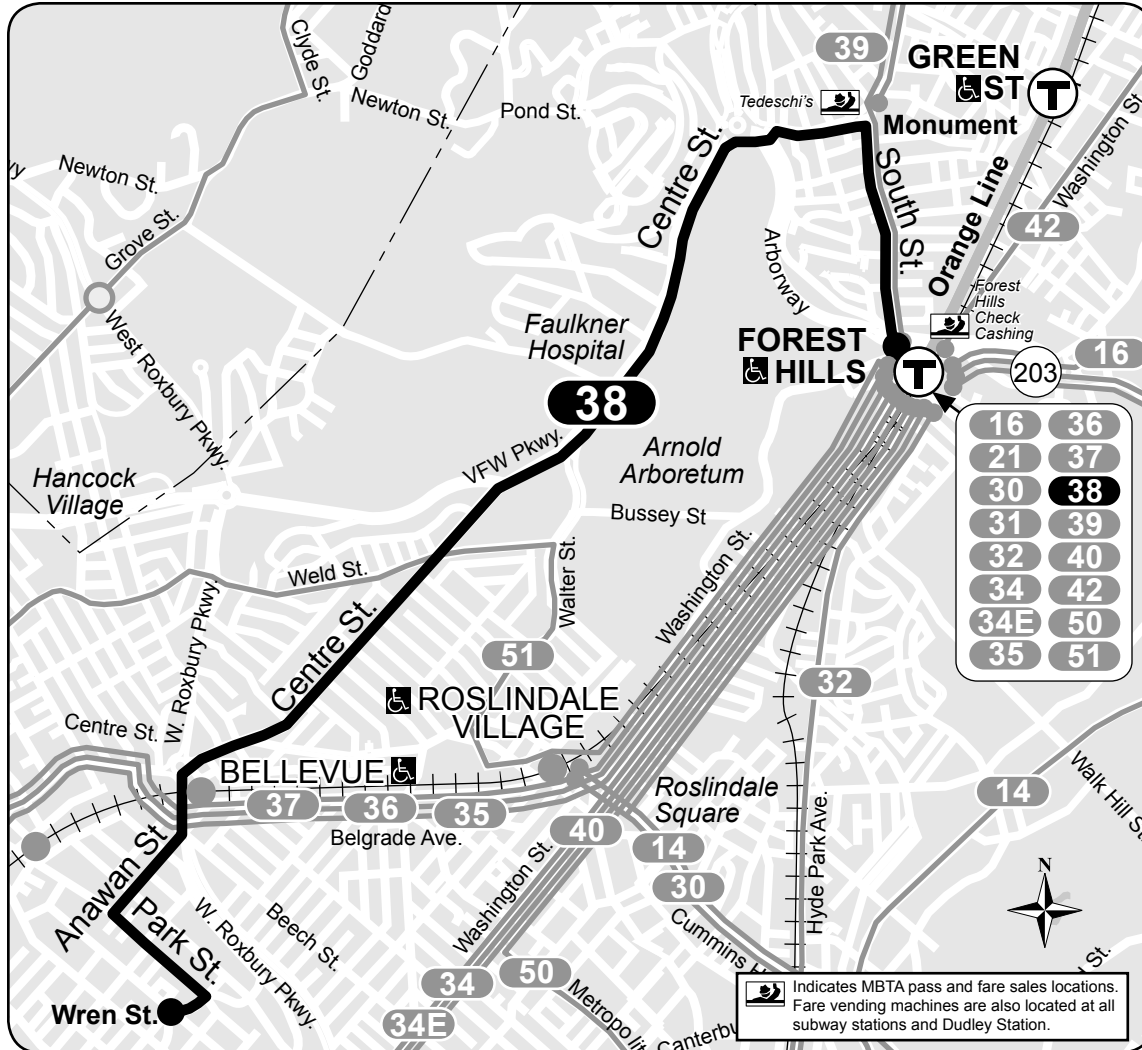

Route 38 Wren Street - Forest Hills Station

38

Fall September 3, 2017 - December 30, 2017

Wren Street- Forest Hills Station

Serving

- Arnold Arboretum
- Faulkner Hospital
- Hebrew Rehab Center
- South and Centre Streets
- Orange Line
- Needham Commuter Rail

g - Originates Avenue Louis Pasteur, leaves upon arrival at Forest Hills Station.
 l - To Avenue Louis Pasteur.
 s - Does NOT run during school vacation.
 t - To/from Townsend St. and Humboldt Ave., leaves upon arrival at Forest Hills Station.

NOTE: Saturday trips operate via Route 38 between Forest Hills Station and West Roxbury Parkway. The bus then travels via Route 37 between West Roxbury Parkway and Baker & Vermont Streets. No service to Anawan Avenue, Park or Wren Streets at these times. Bus leaves Forest Hills Station at berth #2.