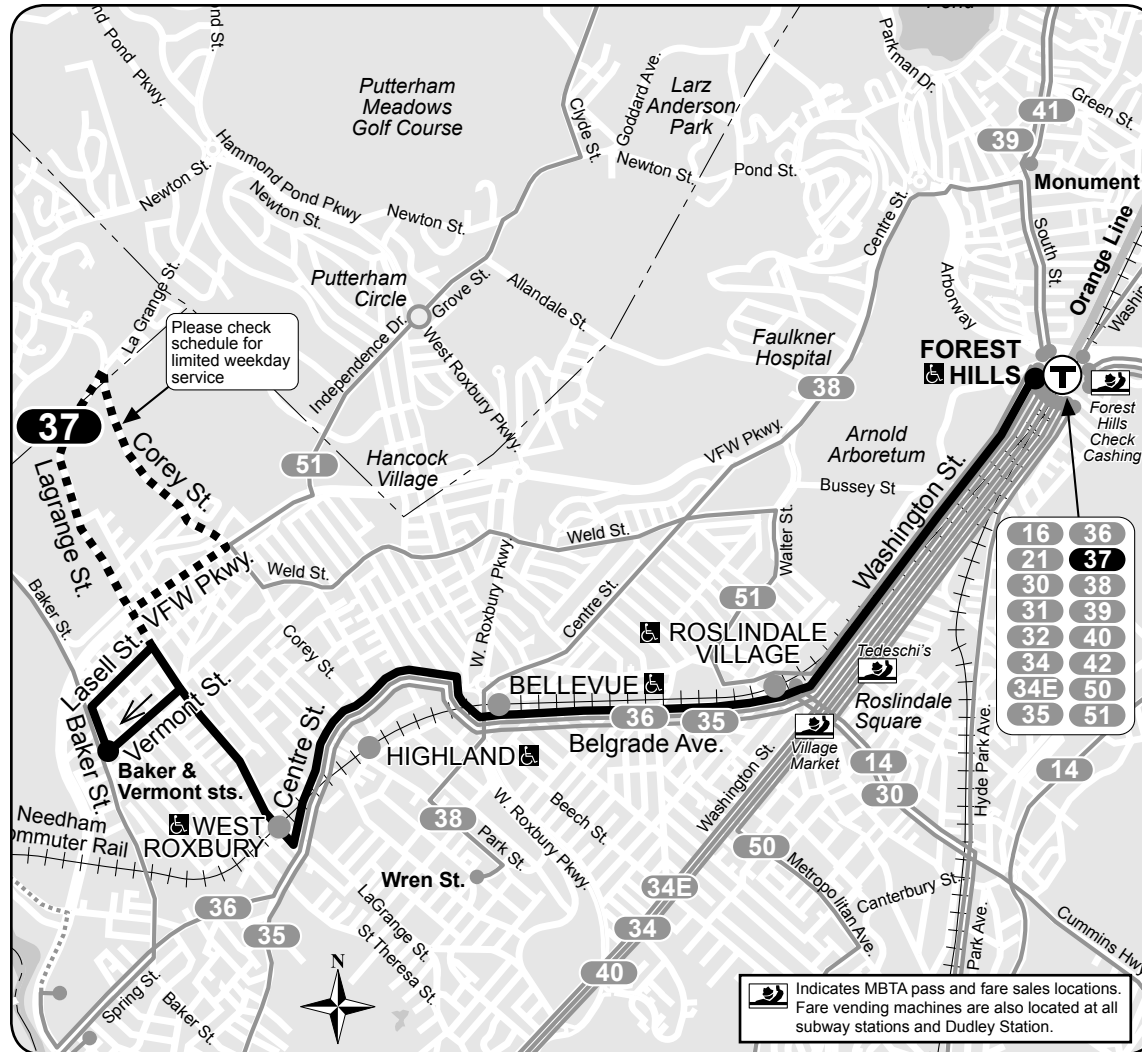

## Route 37 Baker and Vermont Streets - Forest Hills Station

## Baker & Vermont Streets- Forest Hills Station

### Serving

- Roslindale Square
- Centre Street Shopping District
- Orange Line
- Needham Commuter Rail

**T** Massachusetts Bay Transportation Authority *massDOT*  
Massachusetts Department of Transportation

All buses are accessible to persons with disabilities

**Route 37**  
**Baker & Vermonts Streets-**  
**Forest Hills Station**

**NOTE:** The following Saturday trips— 6:25 am, 7:25 am, and 8:20 am (inbound)— 5:30 am, 6:30 am, and 7:30 am (outbound) operate via Route 38 between Forest Hills Station and West Roxbury Parkway. The bus then travels via Route 37 between West Roxbury Parkway and Baker & Vermont Streets. No service to Anawan Avenue, Park or Wren Streets at these times. Bus leaves Forest Hills Station at berth #2