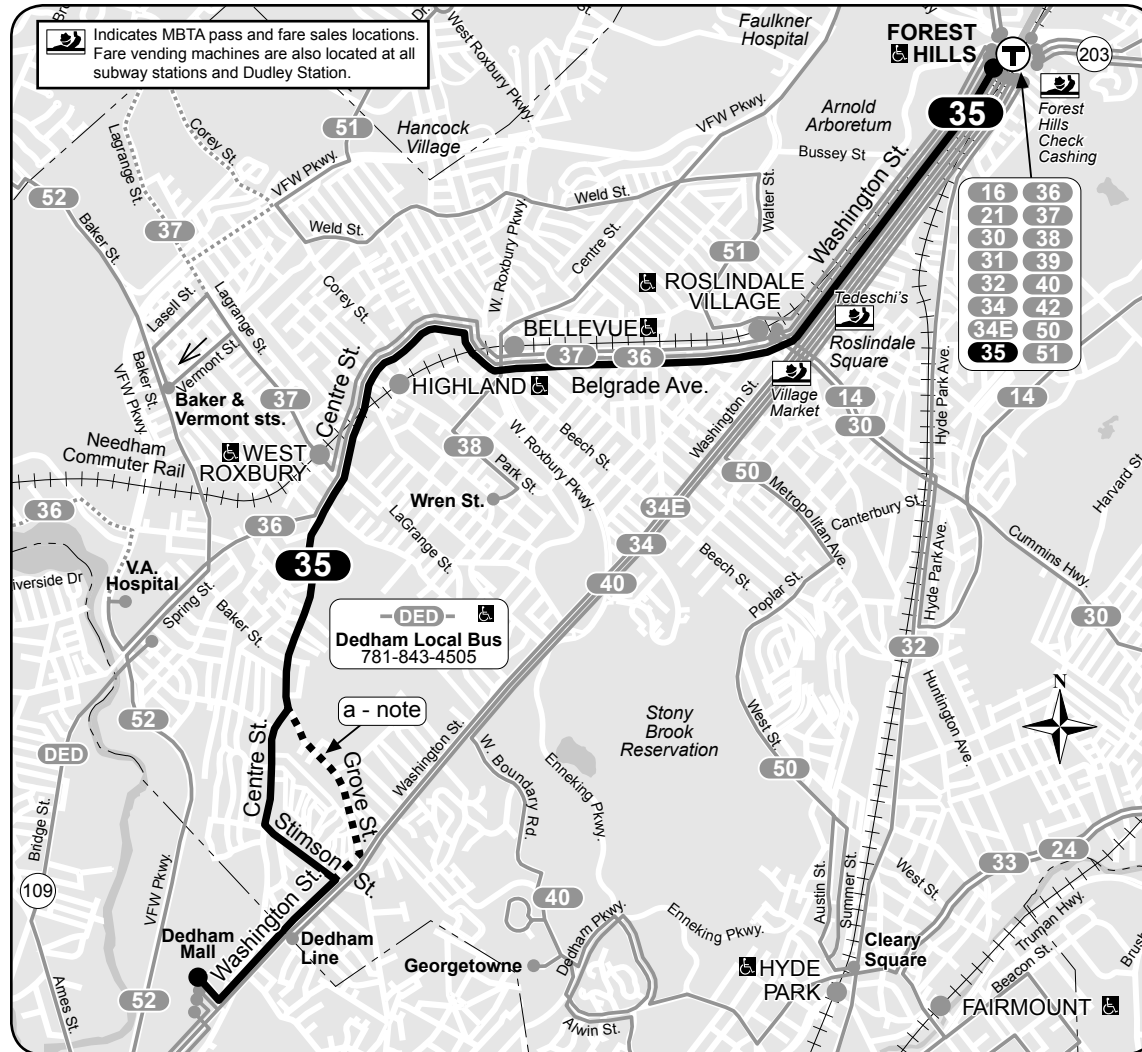

Route 35 Dedham Mall/Stimson Street - Forest Hills Station

35

Fall September 3, 2017 - December 30, 2017

Dedham Mall/Stimson St.- Forest Hills Station

Serving

- Roslindale Square
- Centre Street Shopping District
- Orange Line
- Needham Commuter Rail

a - Via Grove St.
 l - To or from Louis Pasteur Ave.
 s - Does NOT run during school vacation.
 w - Route 36 to Charles River Loop and waits for last train to arrive at Forest Hills Station.

35 Sunday							
Inbound				Outbound			
Leave Dedham Mall	Arrive Stimson Street	Arrive Roslindale Square	Arrive Forest Hills Station	Leave Forest Hills Upper Busway	Arrive Roslindale Square	Arrive Stimson Street	Arrive Dedham Mall
10:00A	10:05A	10:23A	10:28A	9:30A	9:33A	9:45A	9:51A
11:10	11:17	11:37	11:41	10:40	10:45	10:56	11:06
				11:45	11:50	12:01P	12:11P
12:15P	12:19P	12:37P	12:41P	12:50	12:54	1:09	1:17
1:20	1:24	1:41	1:46	1:55	1:59	2:13	2:21
2:25	2:32	2:47	2:52	3:00	3:04	3:18	3:26
3:30	3:37	3:53	3:57	4:00	4:04	4:18	4:26
4:30	4:36	4:53	4:56	5:00	5:04	5:18	5:26
5:30	5:35	5:51	5:54	6:00	6:04	6:17	6:27
6:30	6:34	6:48	6:52	7:00	7:04	7:17	7:25
7:30	7:34	7:48	7:52	w 1:10A	1:13A