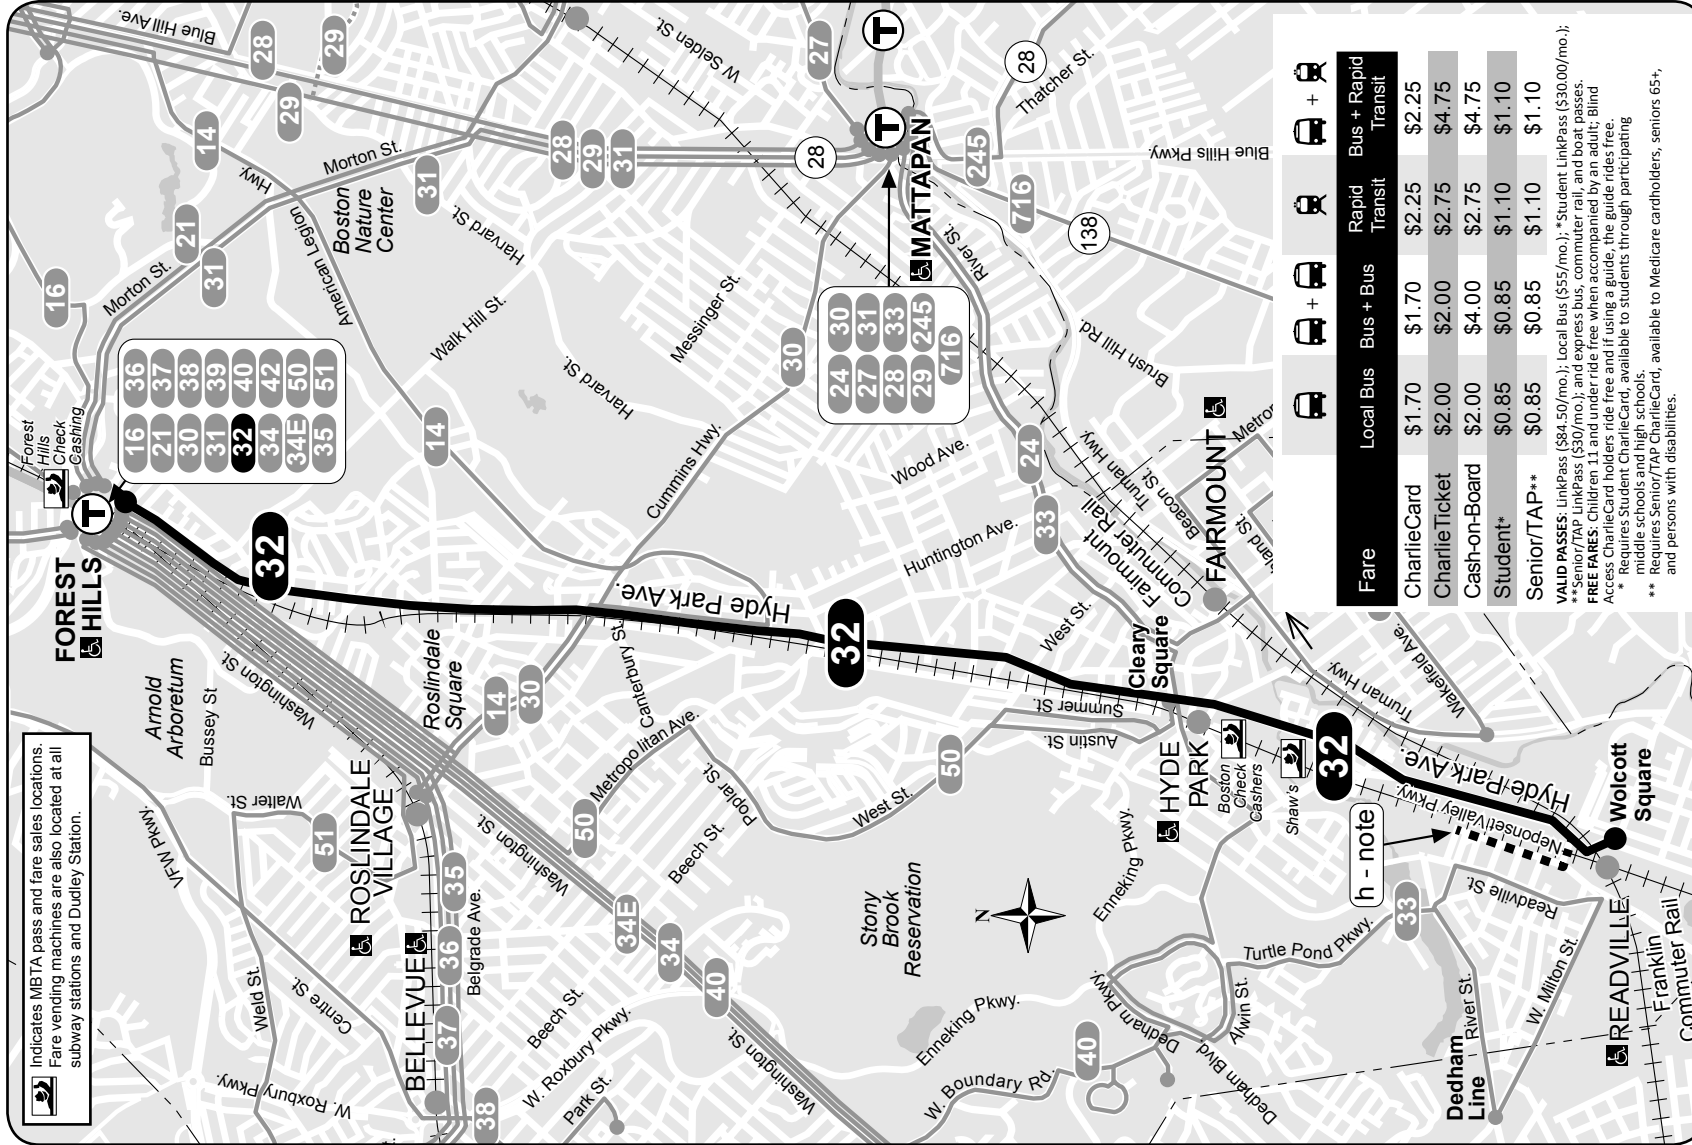

# Route 32 Wolcott Square or Cleary Square - Forest Hills Station

schedule change

# 32

Fall September 3, 2017 - December 30, 2017

## Wolcott Square or Cleary Square-Forest Hills Station