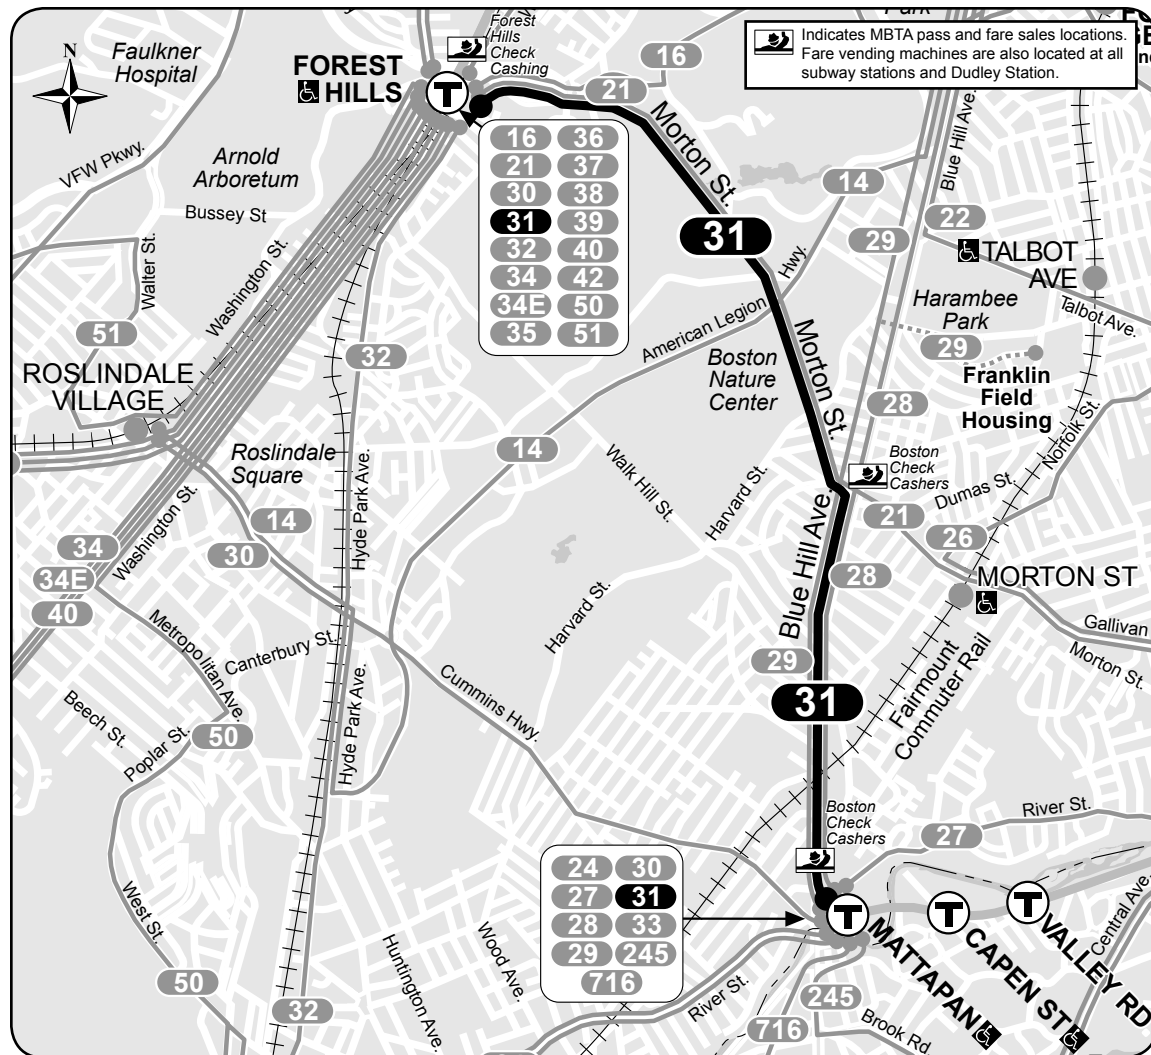

## Route 31 Mattapan Station - Forest Hills Station

## Mattapan Station- Forest Hills Station via Morton Street

### Serving

- Shattuck Hospital
- West Roxbury Courthouse
- Mattapan High Speed Line
- Needham Commuter Rail
- Orange Line

**T** Massachusetts Bay Transportation Authority **massDOT**  
Massachusetts Department of Transportation