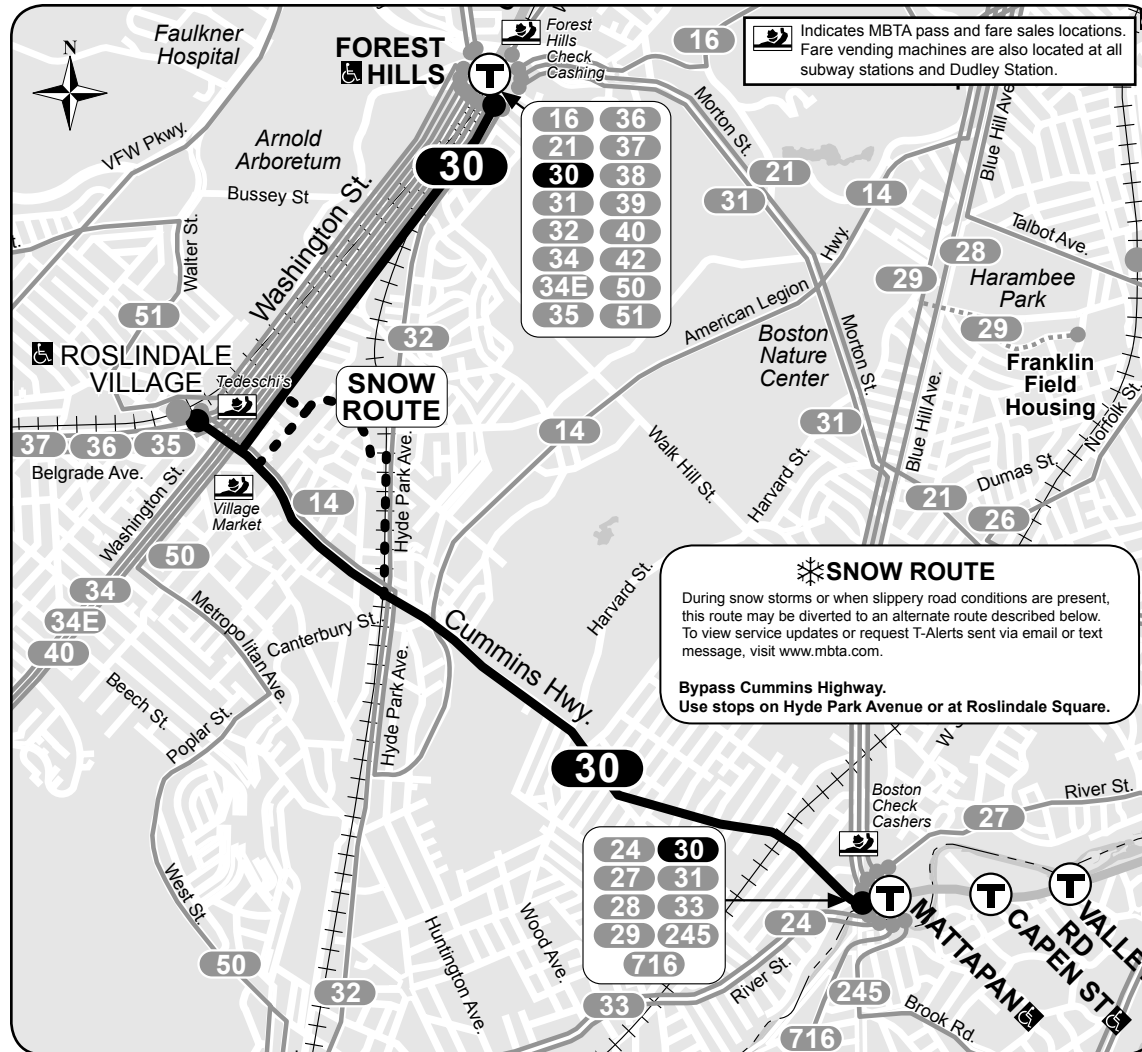

Route 30 Mattapan Station - Forest Hills Station

30

Fall September 3, 2017 - December 30, 2017

Mattapan Station- Forest Hills Station

via Cummins Highway and Roslindale Square

Serving

- Mt. Calvary Cemetery
- Mattapan High Speed Line
- Needham Commuter Rail
- Orange Line
- Roslindale Square

c - Originates at Ashmont Station and continues to Rivermoor Street at Industrial Park via Belgrade & Corinth Streets (Rosindale Square)
h - Originates at Brother Herran Way at Baker Street and continues to Ashmont Station.
s - Does NOT run during school vacation.

All buses are accessible to persons with disabilities

Route 30
Mattapan Station-Forest Hills Station

Inbound		Outbound		Inbound		Outbound	
Leave Mattapan Station	Arrive Hyde Park Avenue	Arrive Rosindale Square	Arrive Forest Hills Station	Leave Forest Hills Upper Busway	Arrive Rosindale Square	Arrive Hyde Park Avenue	Arrive Mattapan Station
8:30A	8:39A	8:42A	8:46A	8:00A	8:02A	8:06A	8:17A
9:30	9:39	9:42	9:46	9:05	9:07	9:11	9:22
10:30	10:39	10:42	10:46	10:05	10:09	10:12	10:24
11:30	11:39	11:42	11:46	11:05	11:09	11:12	11:24
12:30P	12:39P	12:43P	12:47P	12:05P	12:09P	12:12P	12:24P
1:30	1:39	1:43	1:47	1:05	1:09	1:12	1:24
2:30	2:39	2:43	2:47	2:05	2:09	2:12	2:24
3:30	3:39	3:42	3:46	3:05	3:09	3:12	3:24
4:30	4:38	4:41	4:45	4:05	4:09	4:14	4:26
5:30	5:38	5:41	5:45	5:05	5:09	5:14	5:25
6:30	6:38	6:41	6:45	6:05	6:09	6:13	6:24
7:30	7:37	7:40	7:44	7:05	7:09	7:13	7:24
8:30	8:37	8:40	8:44	8:05	8:09	8:13	8:24
9:30	9:37	9:40	9:44	9:05	9:09	9:13	9:24