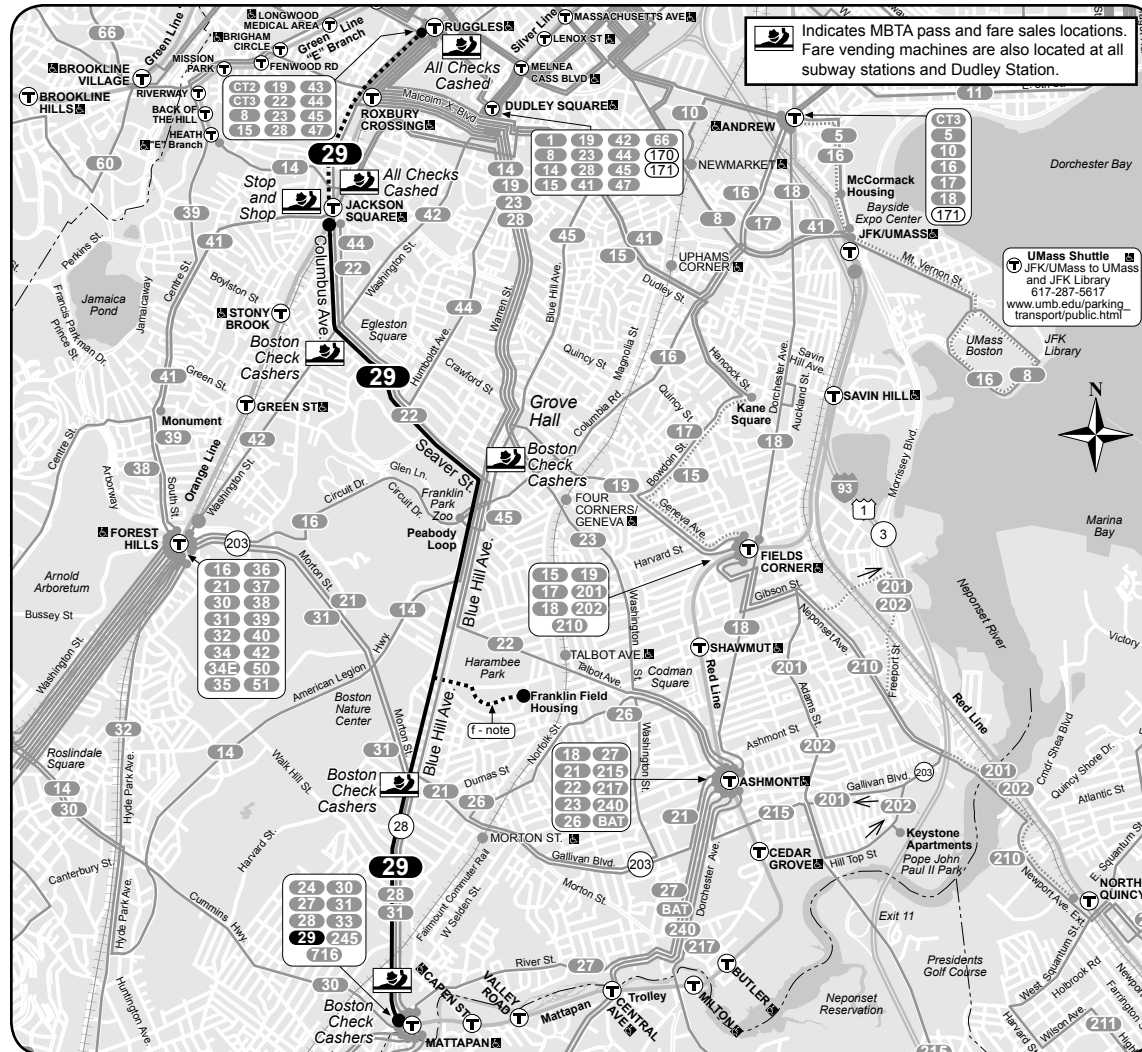

Route 29 Mattapan Station - Jackson Square Station

29

Fall September 3, 2017 - December 30, 2017

Mattapan Station- Jackson Square Station

Serving

- Egleston Square
- Wellington Hill
- Franklin Park Zoo
- Franklin Field
- Orange Line
- Mattapan High Speed Line

No service on Sunday

NOTE: For additional service along Blue Hill Avenue between Mattapan Station and Seaver Street, please refer to the Route 28 schedule card.

Fall 2017 Holidays

October 9: see Weekday November 11: see Saturday
September 4, November 23 & December 25: see Sunday