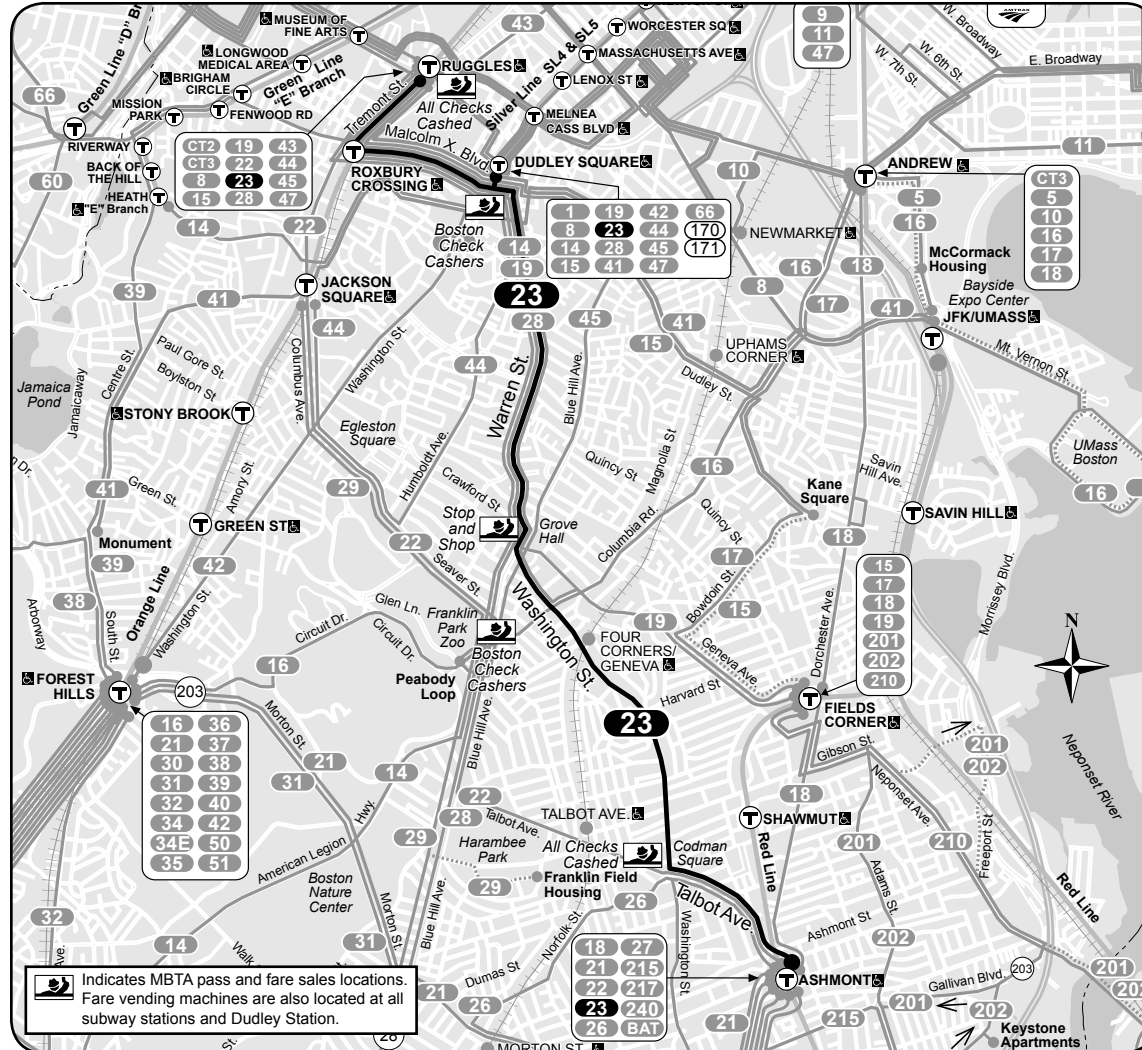

Route 23 Ashmont Station - Ruggles Station

schedule change

23

Fall September 3, 2017 - December 30, 2017

Ashmont Station- Ruggles Station via Washington Street

Serving

- Codman Square
- Dorchester Courthouse
- Roxbury Courthouse
- Grove Hall
- Police District 2
- Dudley Station
- Red Line
- Orange Line
- Needham Commuter Rail
- Franklin Commuter Rail
- Providence/Stoughton Commuter Rail

Fall 2017 Holidays

October 9: see Weekday November 11: see Saturday
 September 4, November 23 & December 25: see Sunday

All buses are accessible to persons with disabilities

- d - To/from Dudley Station
- f - To Franklin Park via Warren St. to Blue Hill Ave.
- m- Leaves from Malcolm X. Blvd.
- s - Does NOT run during school vacation
- t - Leaves from Townsend & Warren Streets
- u - Via Dudley Station & Union Square to Watertown Square
- w - Waits for last train to arrive at station.