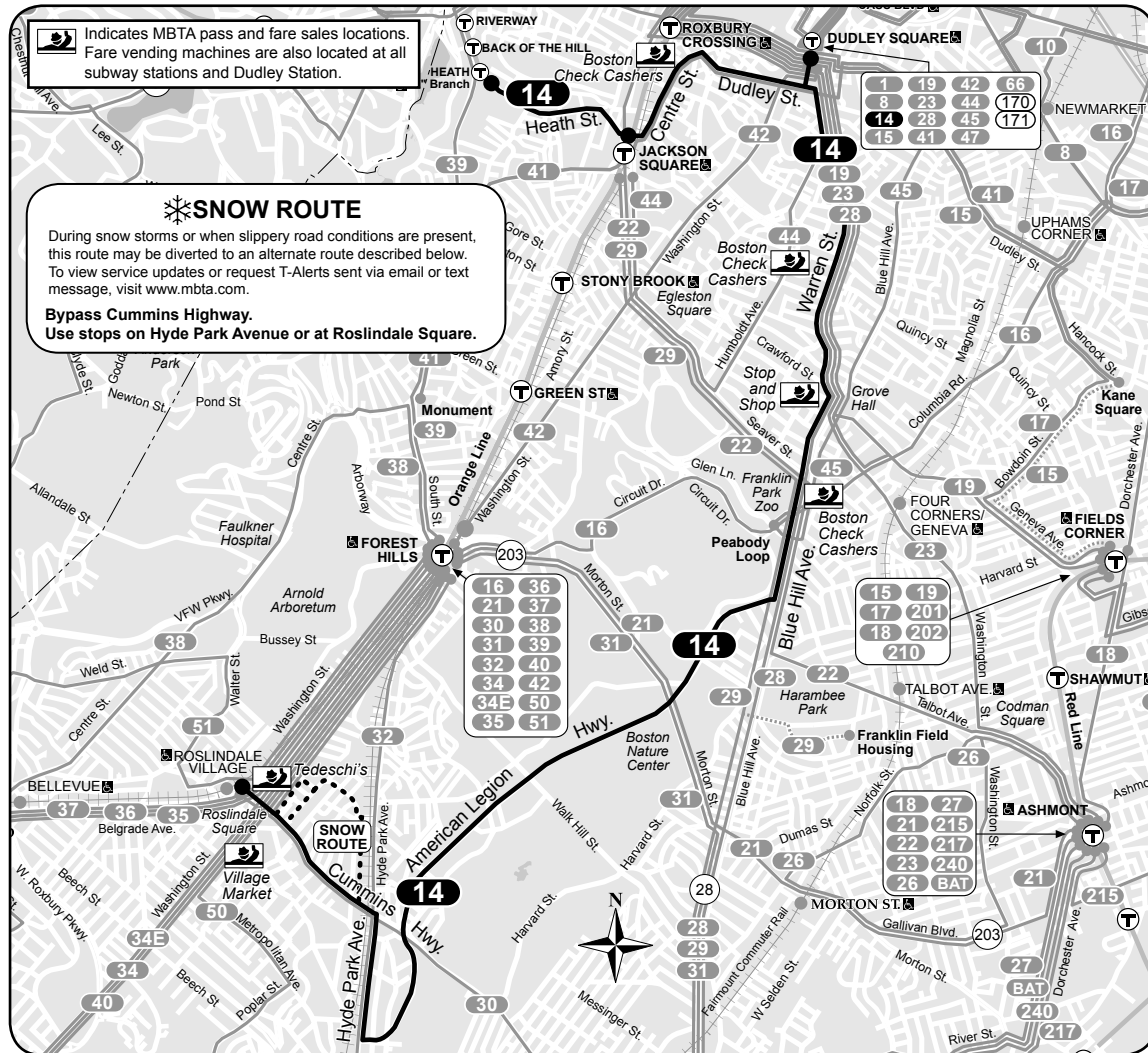

Route 14 Roslindale Square - Heath Street Station

schedule change

14

Fall September 3, 2017 - December 30, 2017

Roslindale Square- Heath Street Station

Serving

- American Legion Highway
- Boston Police District 2
- Dudley Station
- Green Line
- Grove Hall
- Jackson Square
- Needham Commuter Rail
- Orange Line
- Roxbury District Courthouse

14

Saturday

Inbound				Outbound			
Leave Roslindale Square	Lv/Arrive Dudley Station	Arrive Jackson Square Station	Arrive Heath Street	Leave Heath Street	Arrive Jackson Square Station	Arrive Dudley Station	Arrive Roslindale Square
.....	6:45A	6:49A	6:55A	7:00A	7:05A	7:10A
.....	7:15	7:19	7:25	7:30	7:35	7:40
.....	7:45	7:49	7:55	8:00	8:05	8:10
.....	8:15	8:19	8:25	8:30	8:35	8:42
.....	8:45	8:49	8:55	9:05	9:10	9:17	9:46A
8:50A	9:16	9:22	9:26	9:40	9:45	9:52	10:20
9:25	9:51	9:57	10:02	10:15	10:20	10:27	10:55
9:55	10:27	10:33	10:39	10:50	10:55	11:02	11:36
10:30	11:02	11:08	11:14	11:25	11:31	11:37	12:11P
11:10	11:42	11:48	11:55				
11:45	12:18P	12:24P	12:31P				
				12:00N	12:06P	12:12P	12:46P
12:20P	12:52P	12:58P	1:05P	12:35P	12:41	12:47	1:21
12:55	1:28	1:34	1:41	1:10	1:16	1:22	1:56
1:30	2:03	2:09	2:16	1:45	1:51	1:57	2:29
2:05	2:37	2:41	2:48	2:20	2:26	2:34	3:06
2:40	3:12	3:16	3:23	2:55	3:01	3:09	3:40
3:15	3:47	3:51	3:58	3:30	3:36	3:45	4:17
3:50	4:22	4:26	4:33	4:05	4:11	4:20	4:52
4:25	4:57	5:02	5:08	4:40	4:46	4:55	5:27
5:00	5:29	5:35	5:41	5:15	5:21	5:30	5:59
5:35	6:04	6:10	6:16	5:50	5:56	6:05	6:35
6:10	6:39	6:44	6:50	6:25	6:31	6:37	7:06
6:45	7:12	7:17	7:23	7:00	7:05	7:11	7:40

All buses are accessible to persons with disabilities

Route 14
Roslindale Square-Heath Street Station

Fall 2017 Holidays
 October 9: see Weekday November 11: see Saturday
 September 4, November 23 & December 25: see Sunday