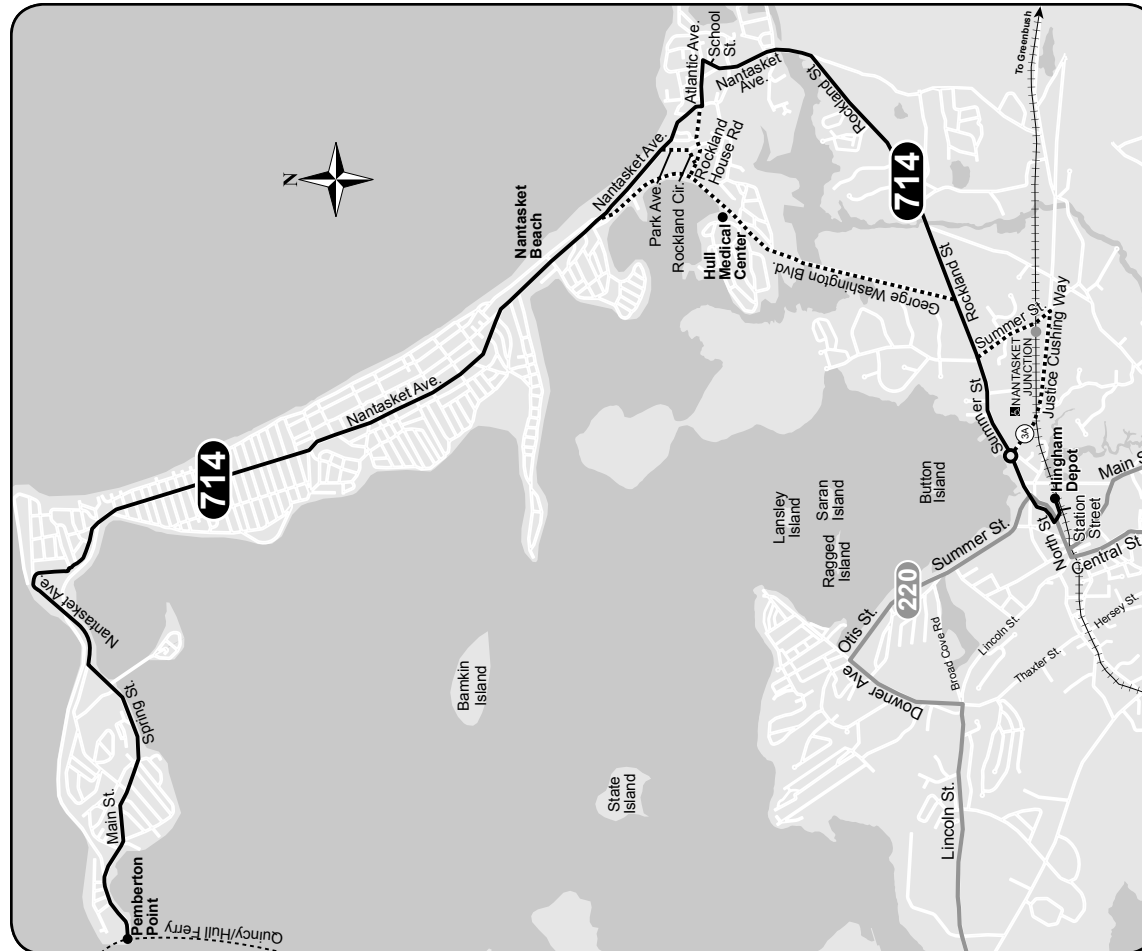

Route 714 Pemberton Point, Hull - Station Street, Hingham
Connecting service to Quincy Center via MBTA Route 220.

Bus will stop at any safe location along route. Please wave at driver if you wish to board.

714

Fall September 3, 2017 - December 30, 2017

Pemberton Point, Hull-
Station Street, Hingham

Serving

- West's Corner
- Nantasket Beach
- Hull Medical Center
- Quincy/Hull Ferry
- Greenbush Commuter Rail

T Massachusetts Bay
 Transportation Authority

Saturday					
714		220 trips		714	
Leave Pemberton Point, Hull	Arrive Station Street, Hingham	Leave Station Street, Hingham	Arrive Station Street, Hingham	Leave Station Street, Hingham	Leave Pemberton Point, Hull
.....	9:28A	9:35A	10:00A
10:00A	10:30A	10:35A	10:32	10:35	11:00
11:00	11:30	11:35	11:32	11:35	12:00N
12:00N	12:30P	12:35P	12:32P	12:35P	1:00P
1:00P	1:30	1:35
.....	2:32	2:35	3:00
3:00	3:30	3:35	3:32	3:35	4:00
4:00	4:30	4:35	4:32	4:35	5:00
5:00	5:30	5:35	5:28	5:35	6:00
6:00	6:30	6:35	6:28	6:30	6:55
6:55	7:20	7:25

Sunday					
714		220 trips		714	
Leave Pemberton Point, Hull	Arrive Station Street, Hingham	Leave Station Street, Hingham	Arrive Station Street, Hingham	Leave Station Street, Hingham	Leave Pemberton Point, Hull
.....	9:22A	9:25A	9:50A
9:50A	10:20A	10:25A	10:22	10:25	10:50
10:50	11:20	11:25	11:22	11:25	11:50
11:50	12:20P	12:25P	12:22P	12:25P	12:50P
12:50P	1:20	1:25
.....	2:22	2:25	2:50
2:50	3:20	3:25	3:22	3:25	3:50
3:50	4:20	4:25	4:22	4:25	4:50
4:50	5:20	5:25	5:22	5:25	5:50
5:50	6:20	6:25	6:22	6:25	6:50
6:50	7:20	7:25