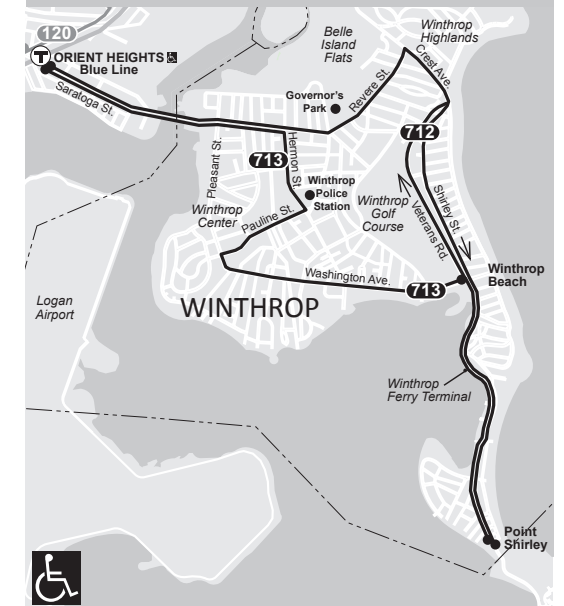

All Saturday service trips are circular service trips.

Inbound				Outbound			
Route Number	Leave Point Shirley	Leave Winthrop Beach	Arrive Orient Heights	Route Number	Leave Orient Heights	Arrive Winthrop Beach	Arrive Point Shirley
713	6:40A	6:45A	6:57A	713	6:40A	6:45A	6:57A
712	7:20	7:25	7:37	712	7:20	7:25	7:37
713	8:00	8:05	8:17	713	8:00	8:05	8:17
712	8:40	8:45	8:57	712	8:40	8:45	8:57
713	9:20	9:25	9:37	713	9:20	9:25	9:37
712	10:00	10:05	10:17	712	10:00	10:05	10:17
713	10:40	10:45	10:57	713	10:40	10:45	10:57
712	11:20	11:25	11:37	712	11:20	11:25	11:37
713	12:00N	12:05P	12:17P	713	12:00N	12:05P	12:17P
712	12:40P	12:45	12:57	712	12:40P	12:45	12:57
713	1:20	1:25	1:37	713	1:20	1:25	1:37
712	2:00	2:05	2:17	712	2:00	2:05	2:17
713	2:40	2:45	2:57	713	2:40	2:45	2:57
712	3:20	3:25	3:37	712	3:20	3:25	3:37
713	4:00	4:05	4:17	713	4:00	4:05	4:17
712	4:40	4:45	4:57	712	4:40	4:45	4:57
713	5:20	5:25	5:37	713	5:20	5:25	5:37
712	6:00	6:05	6:17	712	6:00	6:05	6:17
713	6:40	6:45	6:57	713	6:40	6:45	6:57
712	7:20	7:25	7:37	712	7:20	7:25	7:37
713	8:00	8:05	8:17	713	8:00	8:05	8:17
712	8:40	8:45	8:57	712	8:40	8:45	8:57
713	9:20	9:25	9:37	713	9:20	9:25	9:37
712	10:00	10:05	10:17	712	10:00	10:05	10:17
713	10:40	10:45	10:57	713	10:40	10:45	10:57
712	11:20	11:25	11:37	712	11:20	11:25	11:37
713	12:00A	12:05A	12:17A	713	12:00A	12:05A	12:17A
712	12:40	12:45	12:57	712	12:40	12:45	12:57
713	1:25	1:37	713	1:25	1:37

All Sunday service trips are circular.

Exact fare only.

FARE: \$1.70
STUDENT: \$0.85*
SENIOR/TAP: \$0.85**

No transfers are given or accepted on this Route.

FREE FARES: Children 11 and under ride free when accompanied by an adult.

1 Day and 7 Day Link Passes on CharlieTicket only.

712•713

Winter December 31, 2017 - March 31, 2018

Point Shirley-Orient Heights

Serving

- Winthrop Highlands
- Winthrop Center
- Winthrop Beach
- Winthrop Ferry Terminal
- Blue Line