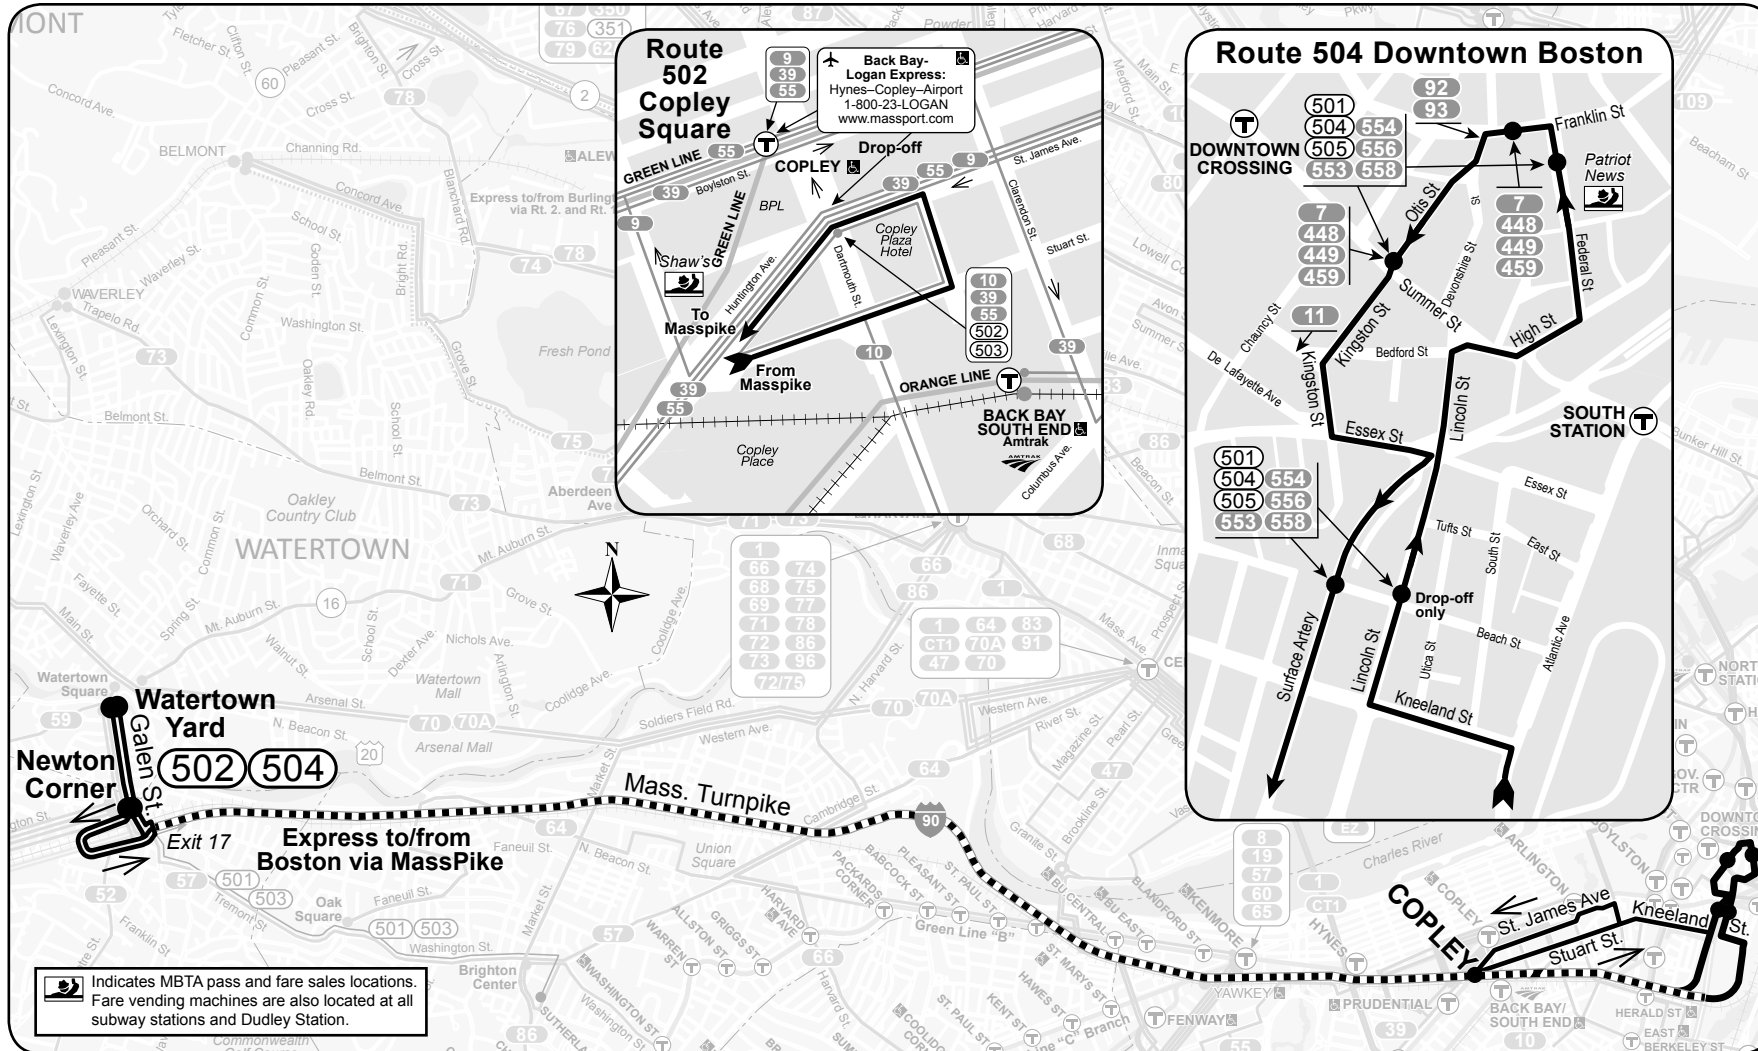

Route 502 Express Bus–Watertown - Copley Square
Route 504 Express Bus–Watertown or Newton Corner Downtown Boston

502•504

Winter December 31, 2017 - March 31, 2018

502 Express–Watertown-Copley Square
504 Express–Watertown-Downtown Boston

Serving

- Newton Corner
- Prudential Center
- Downtown Business & Shopping
- Red Line
- Orange Line

Massachusetts Bay Transportation Authority *massDOT*
Massachusetts Department of Transportation

Information 617-222-3200 • 1-800-392-6100
 (TTY) 617-222-5146 • www.mbta.com

These routes are not intended for local non-highway travel. Inbound bus stops before the route enters the highway are pickup only. Outbound bus stops after the route exits the highway are dropoff only. For local travel, please use Route 57.

Route 504 No service on Sunday