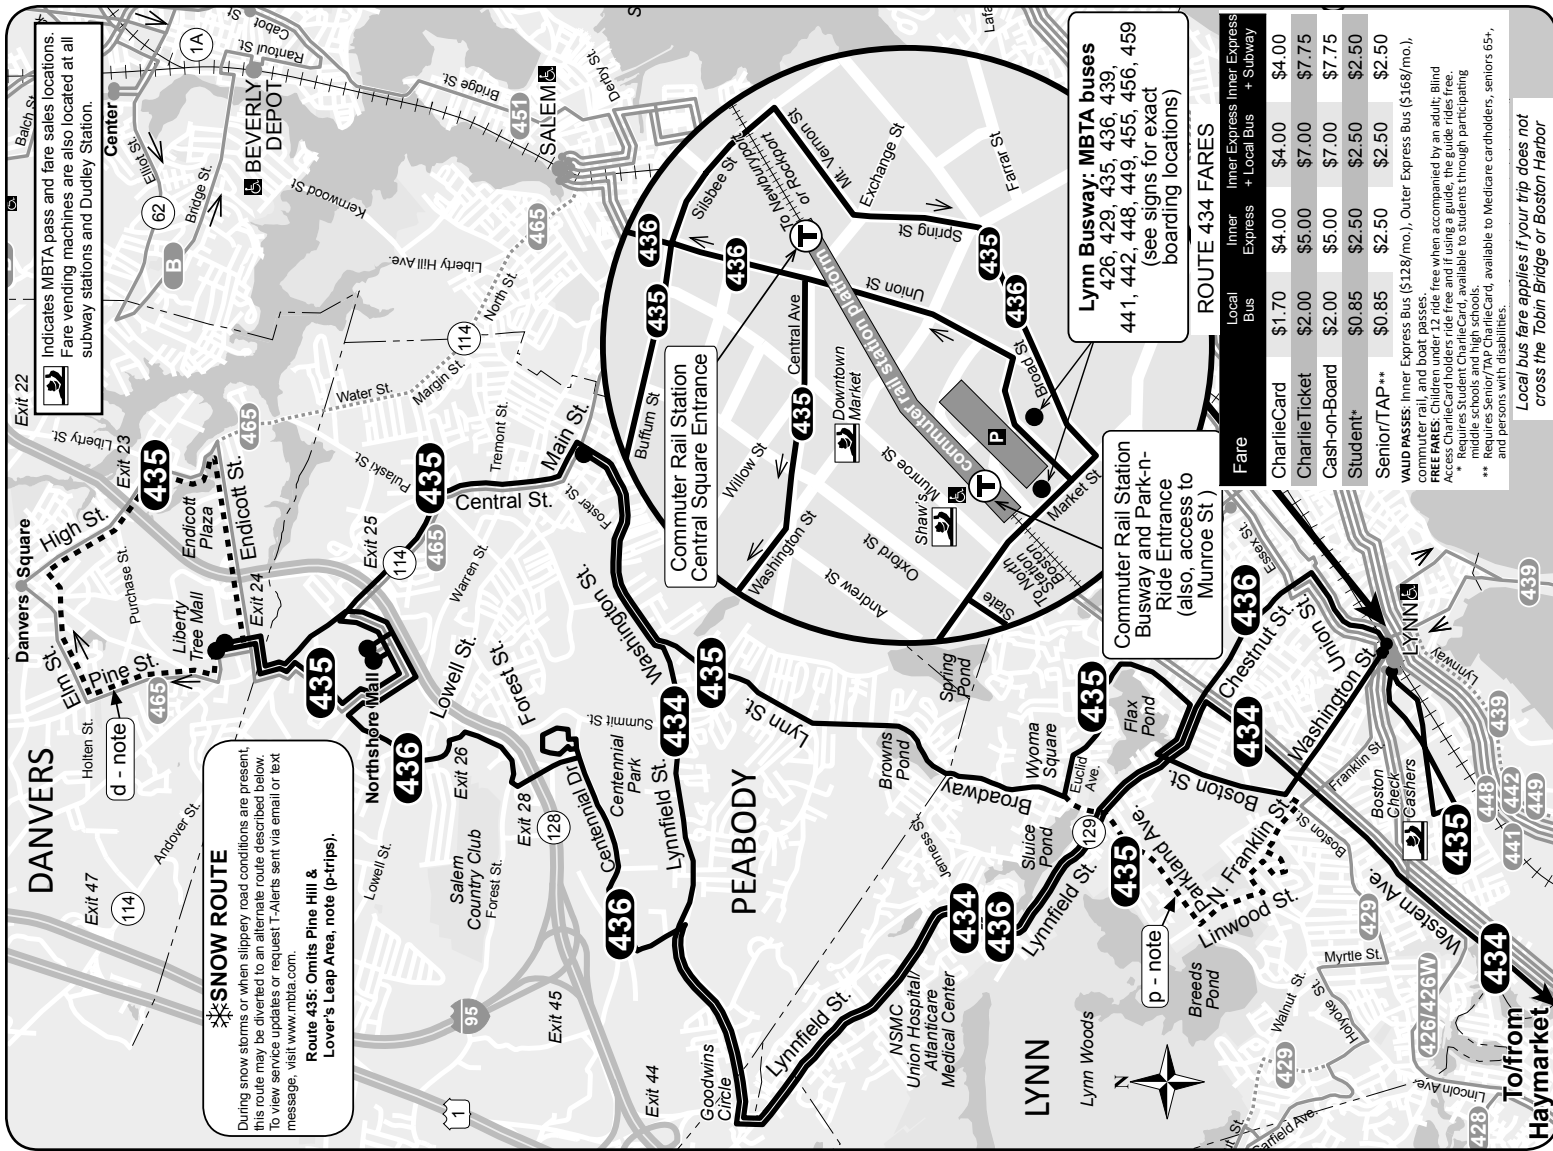

Route 434 Peabody Square - Haymarket Station
Route 435 Liberty Tree Mall - Central Square, Lynn or Neptune Towers via Peabody Sq.

Route 436 Liberty Tree Mall - Central Square, Lynn via Goodwins Cir.

434•435•436

- b - Leaves from Broadway at Conomo Avenue to West Lynn Garage
- c - To/from Central Square, Lynn ONLY
- d - Continues to Danvers Square
- g - Leaves from Haymarket Station at 5:20 PM.
- h - To Haymarket Station, arrives at 8:00AM
- m- Leaves from Goodridge Street at Memorial Park Avenue to West Lynn Garage
- p - Via Pine Hill
- s - Does NOT run during school vacation

**Route 434
Peabody Square-Haymarket
EXPRESS**

Please refer to map side of this card for fare information.

Route 434 Weekday Note: Service between Peabody Square and Haymarket Station via Goodwins Circle & Western Avenue departs Peabody at 6:45 AM. Departs Haymarket Station at 5:20 PM.

435 Sunday

Route	Leave Liberty Tree Mall	Arrive N. Shore Mall	Leave Main St. Peabody	Arrive Central Square	Arrive Neptune Towers	Route	Leave Neptune Towers	Leave Central Square	Arrive Main St. Peabody	Arrive N. Shore Mall	Arrive Liberty Tree Mall
435	11:00A	11:09A	11:18A	11:43A	11:46A	435	9:30A	9:55A	10:03A	10:12A
435	12:50P	12:59P	1:08P	1:33P	1:36P	435	10:07A	10:10	10:35	10:43	10:52
435	2:40	2:49	2:58	3:23	3:26	435	11:57	12:00N	12:25P	12:33P	12:42P
435	4:30	4:39	4:48	5:13	5:16	435	1:47P	1:50P	2:15P	2:23P	2:32P
435	6:20	6:29	6:38	7:03	435	3:37	3:40	4:05	4:13	4:22
435	7:00	7:09	7:18	7:43	435	5:27	5:30	5:55	6:03	6:12
435	7:40	7:49	7:58	8:23	435	6:10	6:35	6:43	6:52