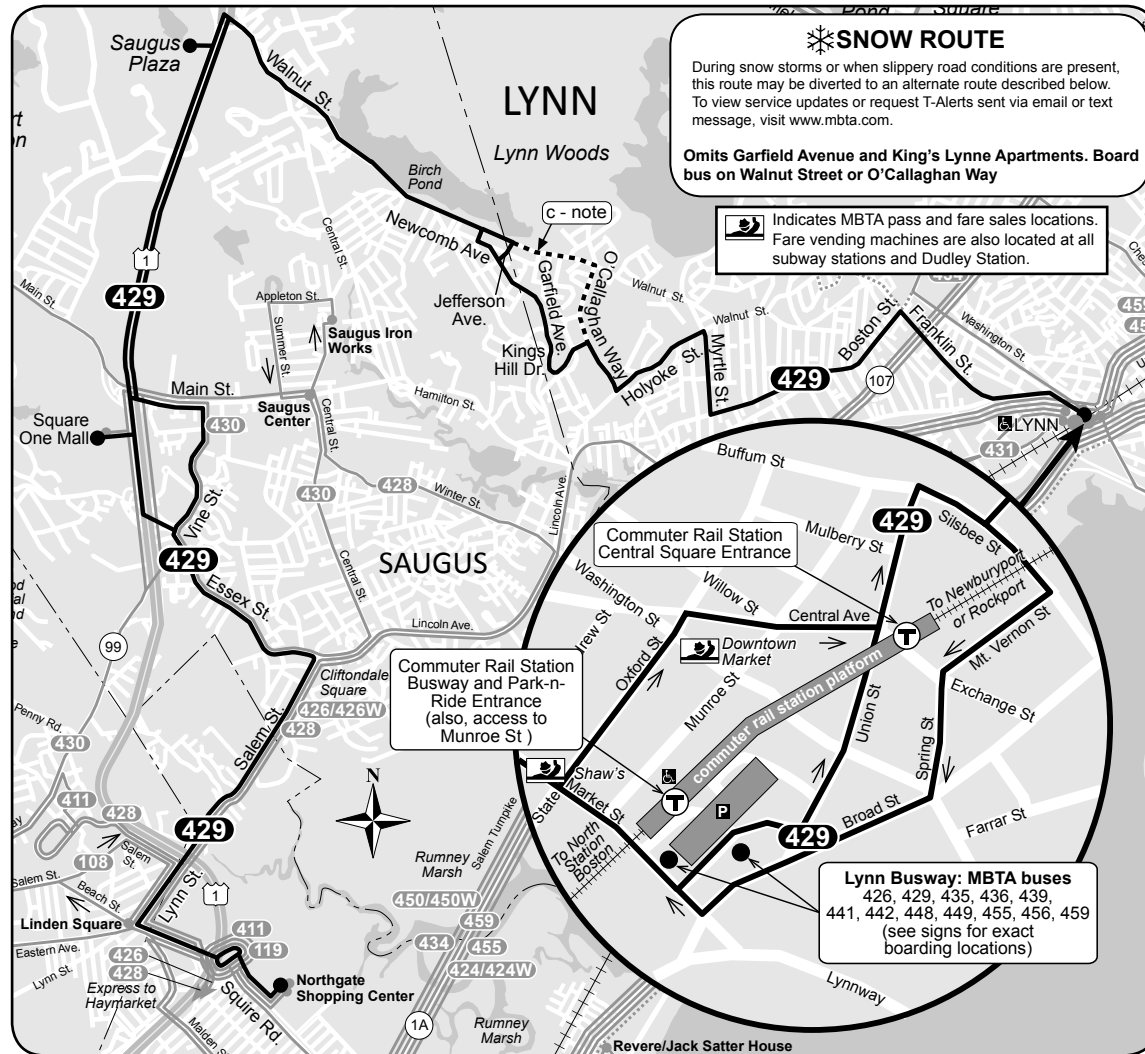

## Route 429 Northgate Shopping Center - Central Square, Lynn

## Northgate Shopping Ctr.- Central Square, Lynn

- a - Omits Square One Mall.
- b - Originates at Neptune Towers and does NOT run during school vacation.
- c - Omits Newcomb and Garfield Avenues.
- d - Leaves 1-3 minutes earlier from Greater Lynn Senior Services.
- e - Arrives 3-5 minutes later at Greater Lynn Senior Services.
- s - To/From O'Callaghan Way and does NOT run during school vacation

All buses are accessible to persons with disabilities

**Route 429**  
**Northgate Shopping Center-**  
**Central Square, Lynn**

**Winter 2018 Holidays**

January 1: see Sunday    January 15 & February 19: see Saturday