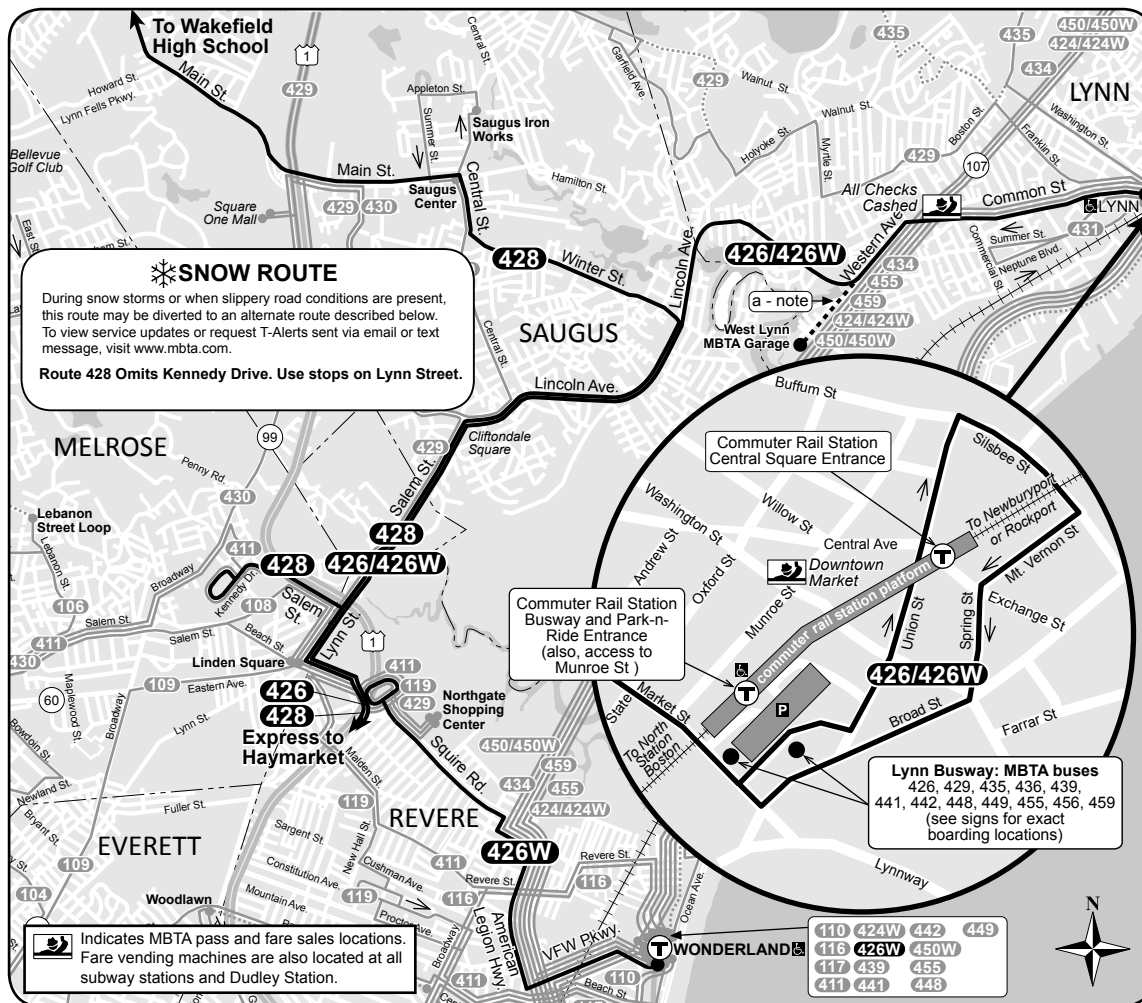

Route 426/426W Central Sq. Lynn. - Haymarket or Wonderland
Route 428 Oaklandvale - Haymarket Station

426/426W
428

Winter December 31, 2017 - March 31, 2018

426/426W Central Square, Lynn-
Haymarket or Wonderland
428 Oaklandvale-Haymarket Station

Serving

- Saugus Center
- Linden Square
- Greater Lynn Senior Services
- Blue Line
- Green Line
- Orange Line
- Newburyport/Rockport Commuter Rail

T Massachusetts Bay Transportation Authority **massDOT**
 Massachusetts Department of Transportation

Local bus fare applies if your trip does not cross the Tobin Bridge or Boston Harbor.

Route 428 indicated by shaded areas

- a - To/from West Lynn Garage.
- b - Serves Bell Circle.
- e - Arrives 2-5 minutes earlier at Silsbee Street/Greater Lynn Senior Services.
- h - Departs Wakefield High School 4-6 minutes earlier.
- k - Arrives at Wakefield High School 7-8 minutes later.
- L - Leaves from Linden Square
- s - Leaves from O'Callaghan Way and does NOT run during school vacation.
- w - Waits for last train to arrive at station.

Winter 2018 Holidays

January 1: see Sunday January 15 & February 19: see Saturday

**Route 426/426W
Central Square, Lynn-
Haymarket or
Wonderland**

**Route 428
Oaklandvale-
Haymarket**

 All buses are accessible to persons with disabilities