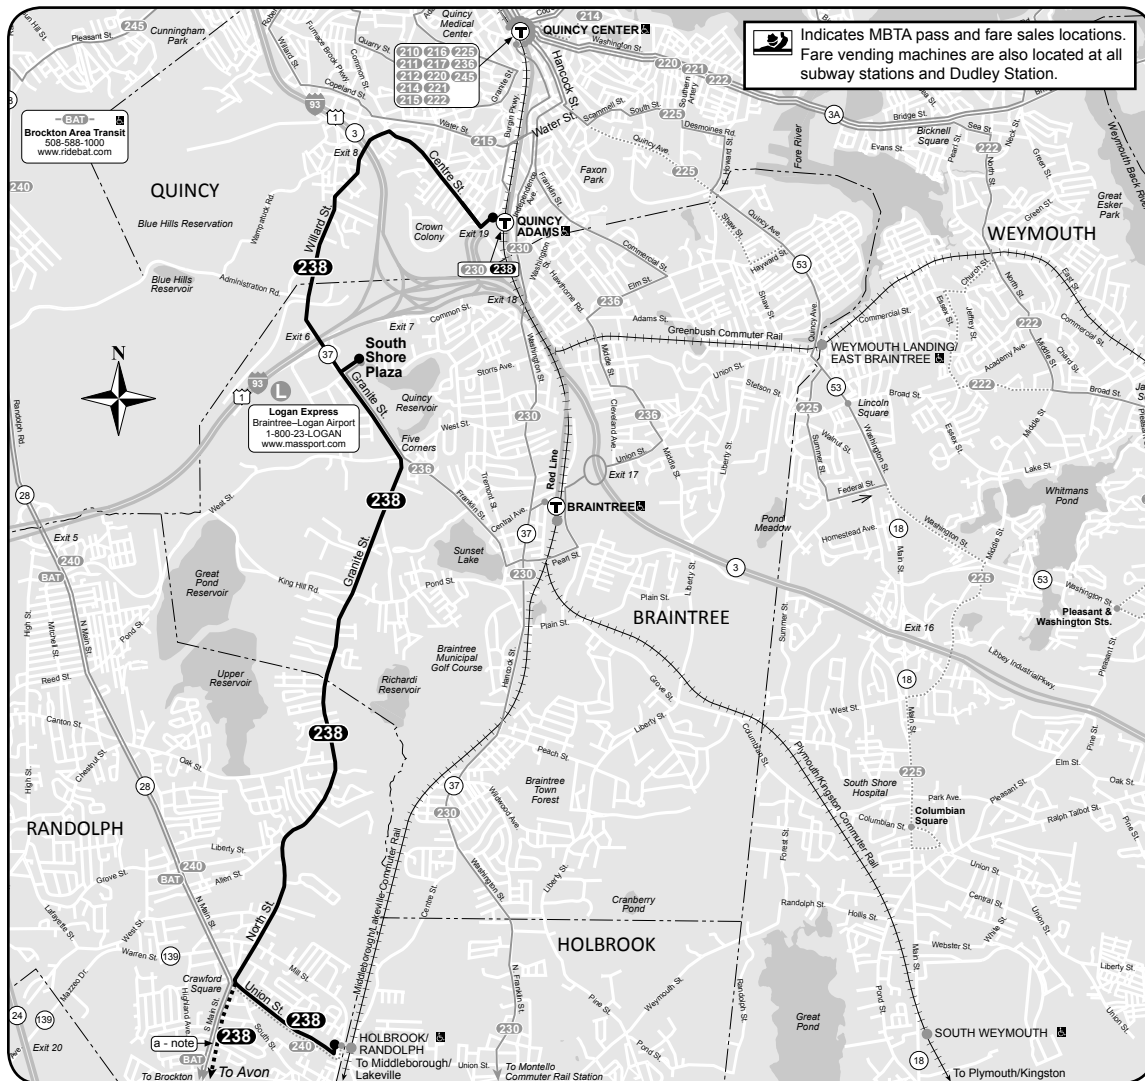

Route 238 Holbrook/Randolph Comm. Rail Sta. - Quincy Adams Sta.

route/schedule change

238

Winter December 31, 2017 - March 31, 2018

Holbrook/Randolph Commuter Rail Station- Quincy Adams Station

Serving

- South Shore Plaza
- Crawford Square
- Red Line