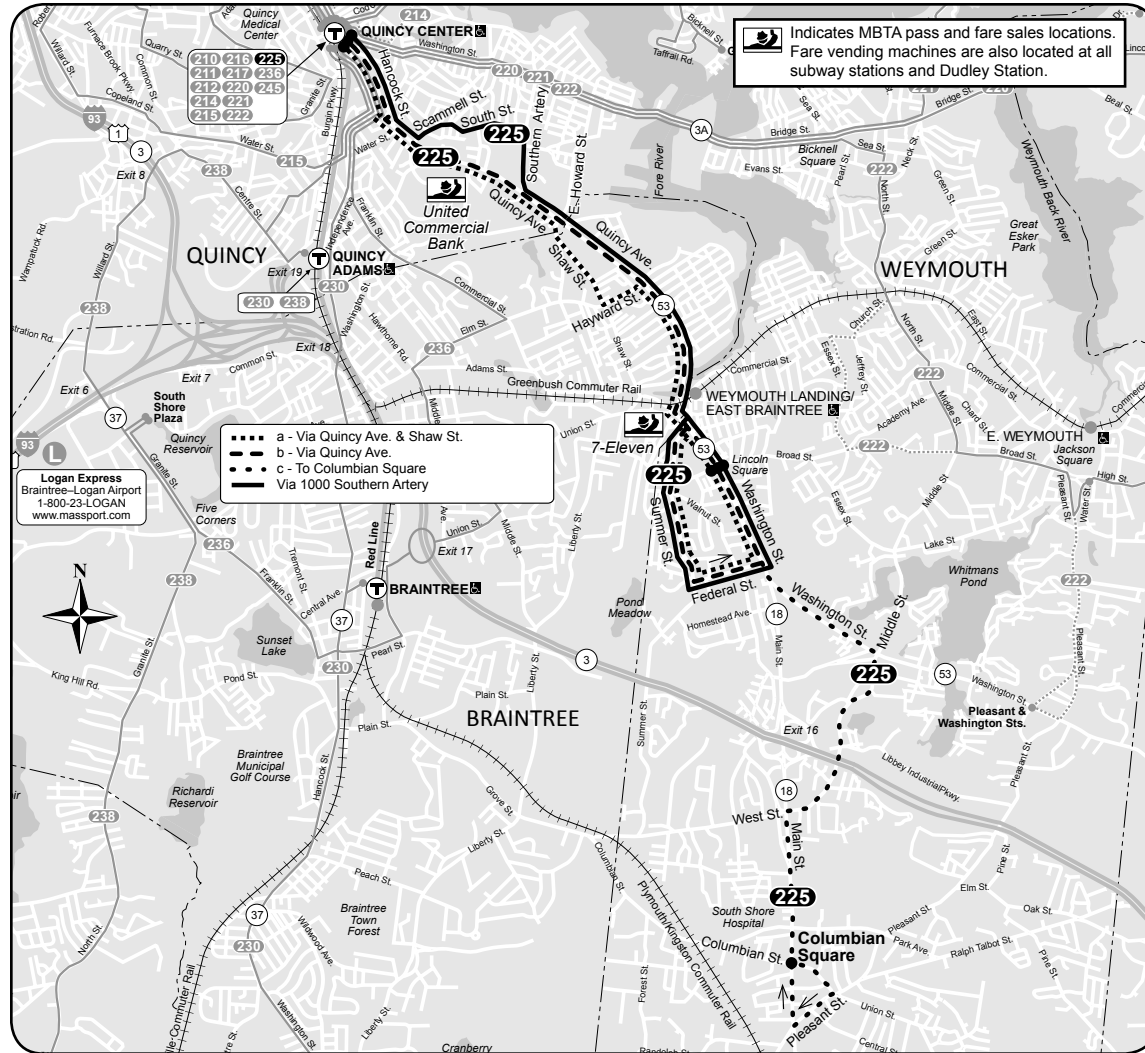

## Route 225 Weymouth Landing or Columbian Sq. - Quincy Station

# 225

Winter December 31, 2017 - March 31, 2018

## Weymouth Landing or Columbian Square- Quincy Center Station

Serving

- 1000 Southern Artery
- Fore River Shipyard
- East Braintree
- Shaw Street
- Lincoln Square
- Red Line

 Massachusetts Bay Transportation Authority *massDOT*  
 Massachusetts Department of Transportation