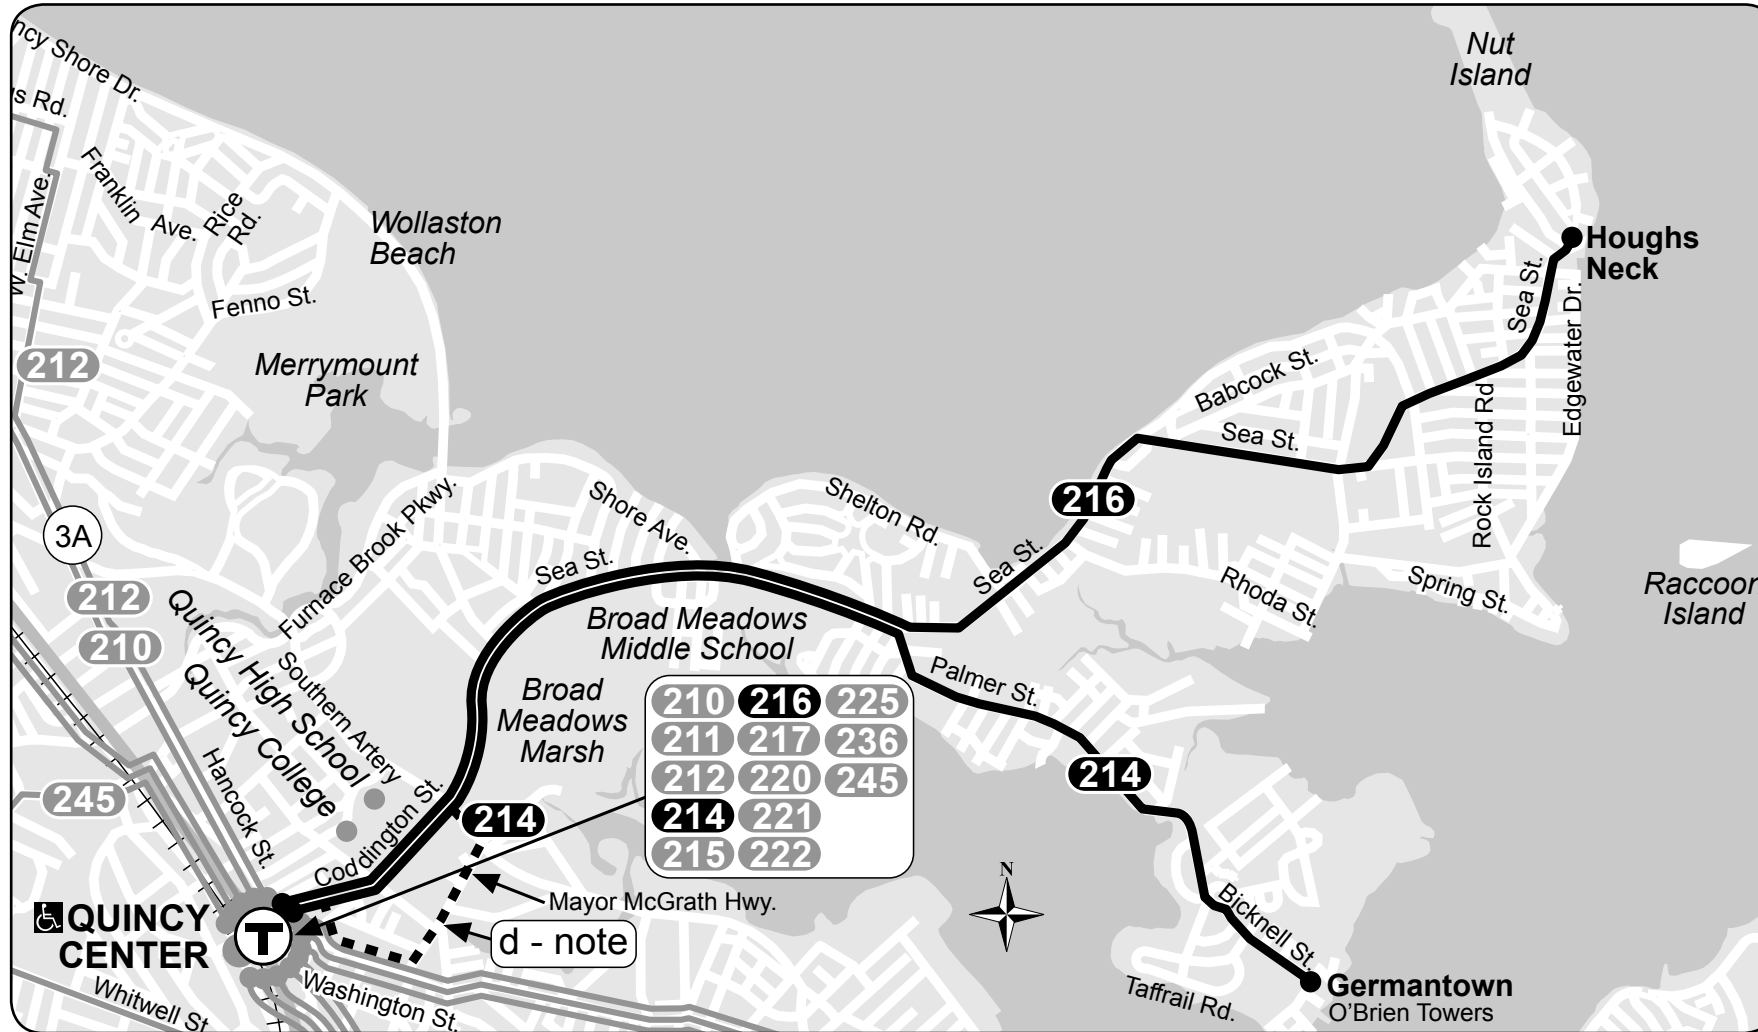

**Route 214 Germantown - Quincy Center Station**  
**Route 216 Houghs Neck - Quincy Center Station**

# 214•216

Winter December 31, 2017 - March 31, 2018

**214** Germantown-  
Quincy Center Station

**216** Houghs Neck-  
Quincy Center Station

**Serving**

- Quincy College
- Quincy High School
- Broad Meadows Middle School
- O'Brien Towers
- Red Line

Route 214 indicated by shaded areas

All buses are accessible to persons with disabilities

c - Leaves from Coddington Street at Woodward Avenue  
 d - Via Mayor McGrath Highway  
 m- Leaves from Calvin Road at Moffat Road  
 s - Does NOT run during school vacation  
 w-Waits for last train to arrive at Quincy Center Station.

Route 214  
 Germantown-Quincy Center Station  
 Route 216  
 Houghts Neck-Quincy Center Station