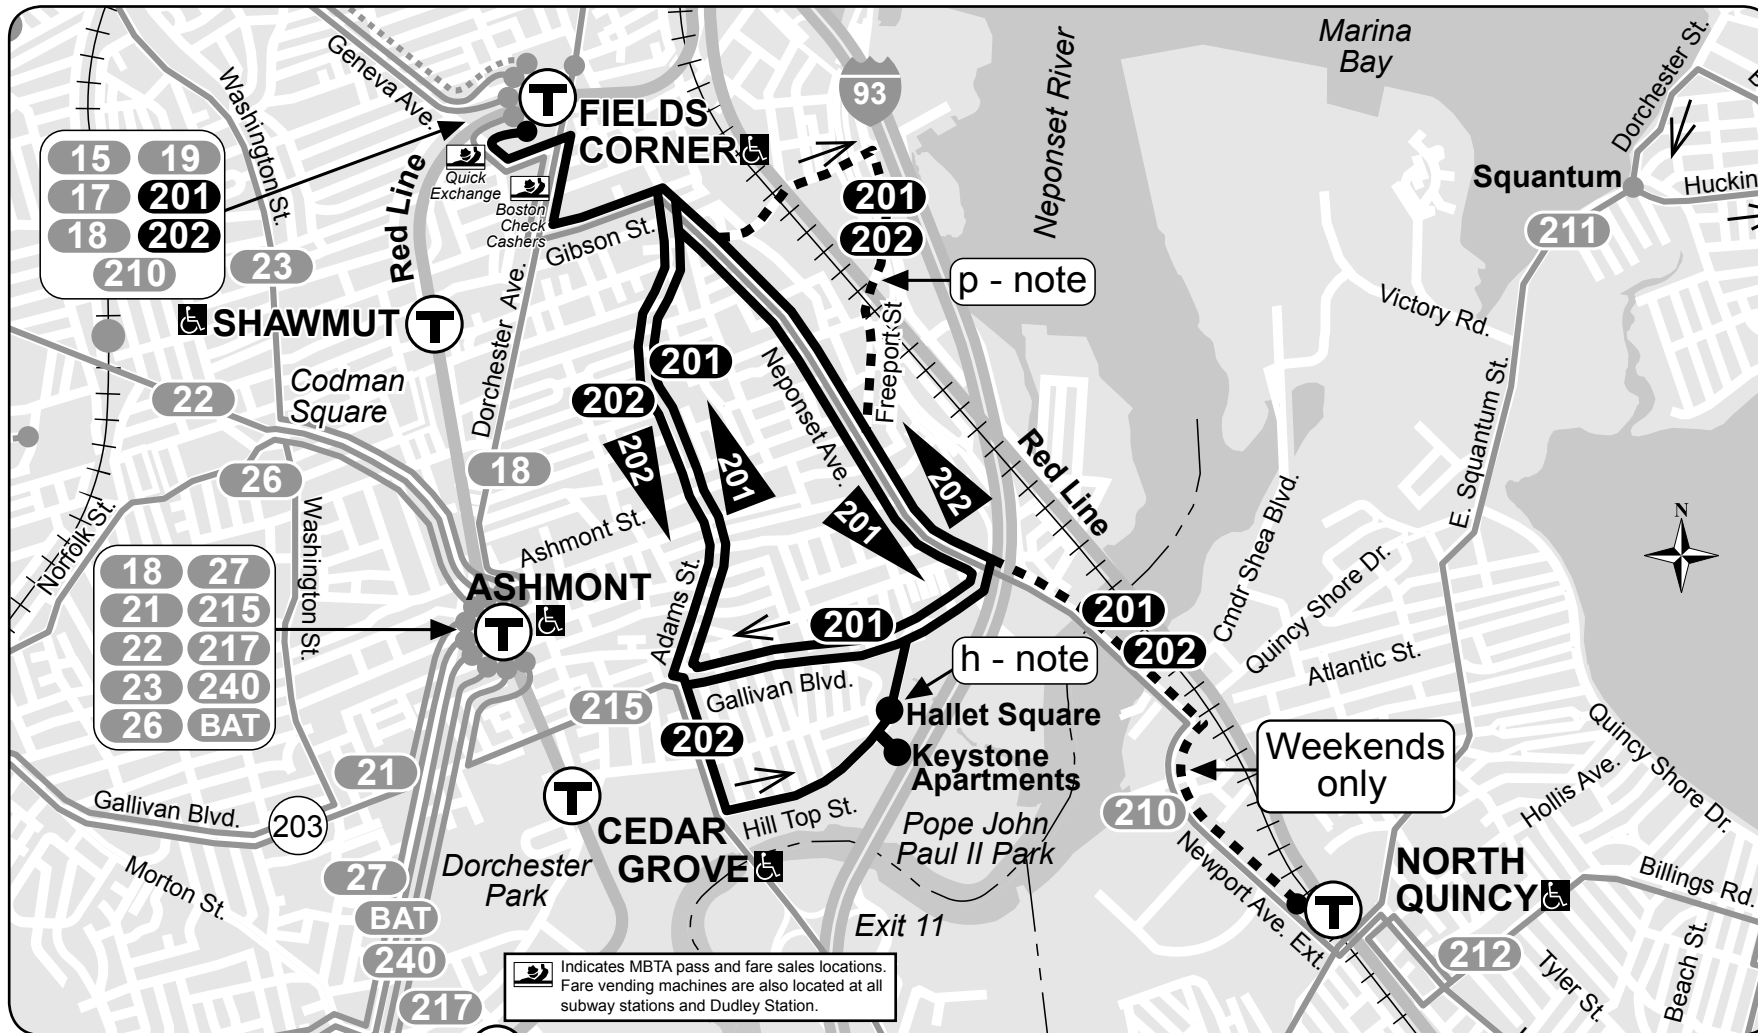

**Route 201** Fields Corner or North Quincy Station- Fields Corner via Neponset Ave. to Adams St.  
**Route 202** Fields Corner or North Quincy Station- Fields Corner via Adams St. to Neponset Ave.

# 201•202

Winter December 31, 2017 - March 31, 2018

**201** Fields Corner or North Quincy- Fields Corner via Neponset Ave.

**202** Fields Corner or North Quincy- Fields Corner via Adams St.

- Serving**
- Puritan Mall
  - Neponset Circle
  - Hallet Square
  - Keystone Apartments
  - Red Line