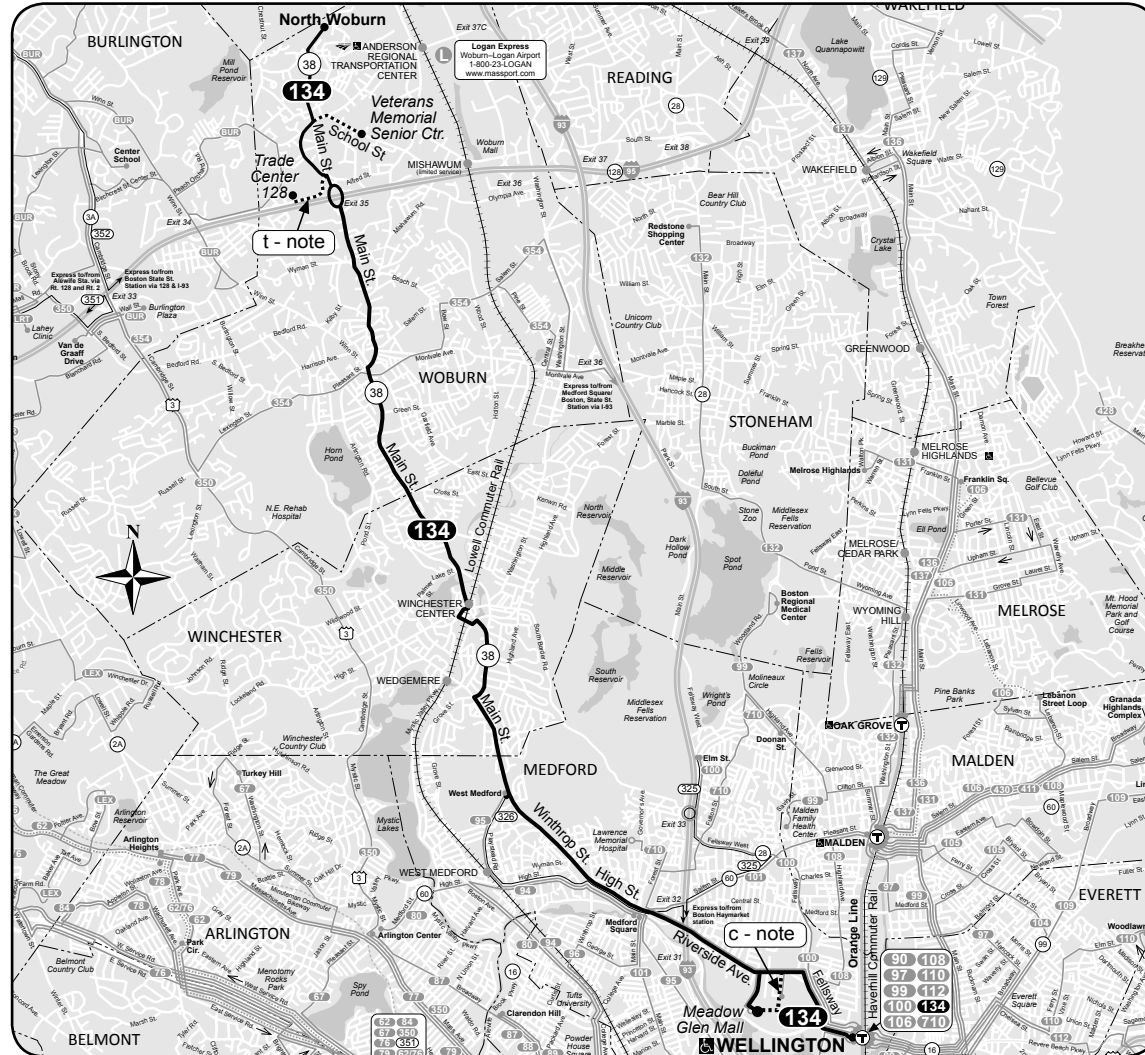

Route 134 North Woburn - Wellington Station

134

Winter December 31, 2017 - March 31, 2018

North Woburn- Wellington Station

Serving

- Veterans Memorial Senior Center
- Woburn Square
- Medford Square
- Meadow Glen Mall
- Orange Line
- Lowell Commuter Rail

NOTE: Approximate running time from Playstead Road & Winthrop Street to Medford Square is five minutes.

134 Saturday					
Inbound			Outbound		
Leave North Woburn	Lv/Arrive Playstead Rd. & Winthrop St.	Arrive Wellington Station	Leave Wellington Station	Arrive Playstead Rd. & Winthrop St.	Arrive North Woburn
.....	6:15A	6:29A	6:15A	6:27A	6:45A
.....	6:40	6:54	6:40	6:55
.....	7:05	7:19	7:10	7:24	7:45
7:10A	7:29	7:44	7:40	7:55
.....	8:05	8:20	8:10	8:26	8:49
8:10	8:32	8:50	8:40	8:57
.....	9:05	9:22	9:10	9:26	9:49
.....	9:32	9:54	9:40	9:57
.....	10:05	10:22	10:10	10:29	10:56
10:10	10:34	10:56	10:40	10:59
.....	11:05	11:25	11:10	11:30	11:57
11:10	11:37	11:59	11:40	12:01P
.....	12:05P	12:25P	12:10P	12:29P	12:56P
12:10P	12:37	12:59	12:40	1:01
.....	1:05	1:25	1:10	1:29	1:55
1:10	1:33	1:56	1:40	2:01
.....	2:05	2:24	2:10	2:29	2:55
2:10	2:33	2:56	2:40	3:01
.....	3:05	3:24	3:10	3:29	3:54
3:10	3:33	3:56	3:40	4:01
.....	4:05	4:24	4:10	4:29	4:54
4:10	4:33	4:54	4:40	5:01
.....	5:05	5:24	5:10	5:28	5:53
5:10	5:31	5:52	5:40	6:00
.....	6:05	6:22	6:10	6:28	6:53
6:10	6:31	6:48	6:40	7:00
7:00	7:21	7:38	7:10	7:28	7:49
.....	m 8:15	8:29	b 8:05	8:18
.....	m 8:55	9:07	b 8:55	9:08
.....	m 9:55	10:06	b 9:55	10:07
.....	m 10:55	11:06	b 10:55	11:06
.....	m 11:55	12:06A	b 11:55	12:06A
.....	bw 1:05A	1:16

- a - Via Veterans Memorial Senior Center
- b - To Medford Square only
- c - Via Commercial Street and Cambridge District Court
- d - To/from Winthrop Street at Brooks Street-Middlesex Avenue at Second Street
- m - From Medford Square
- s - Does NOT run during school vacation
- t - Via TradeCenter 128/Middlesex Superior Court
- w - Waits for last train to arrive at Wellington Station.