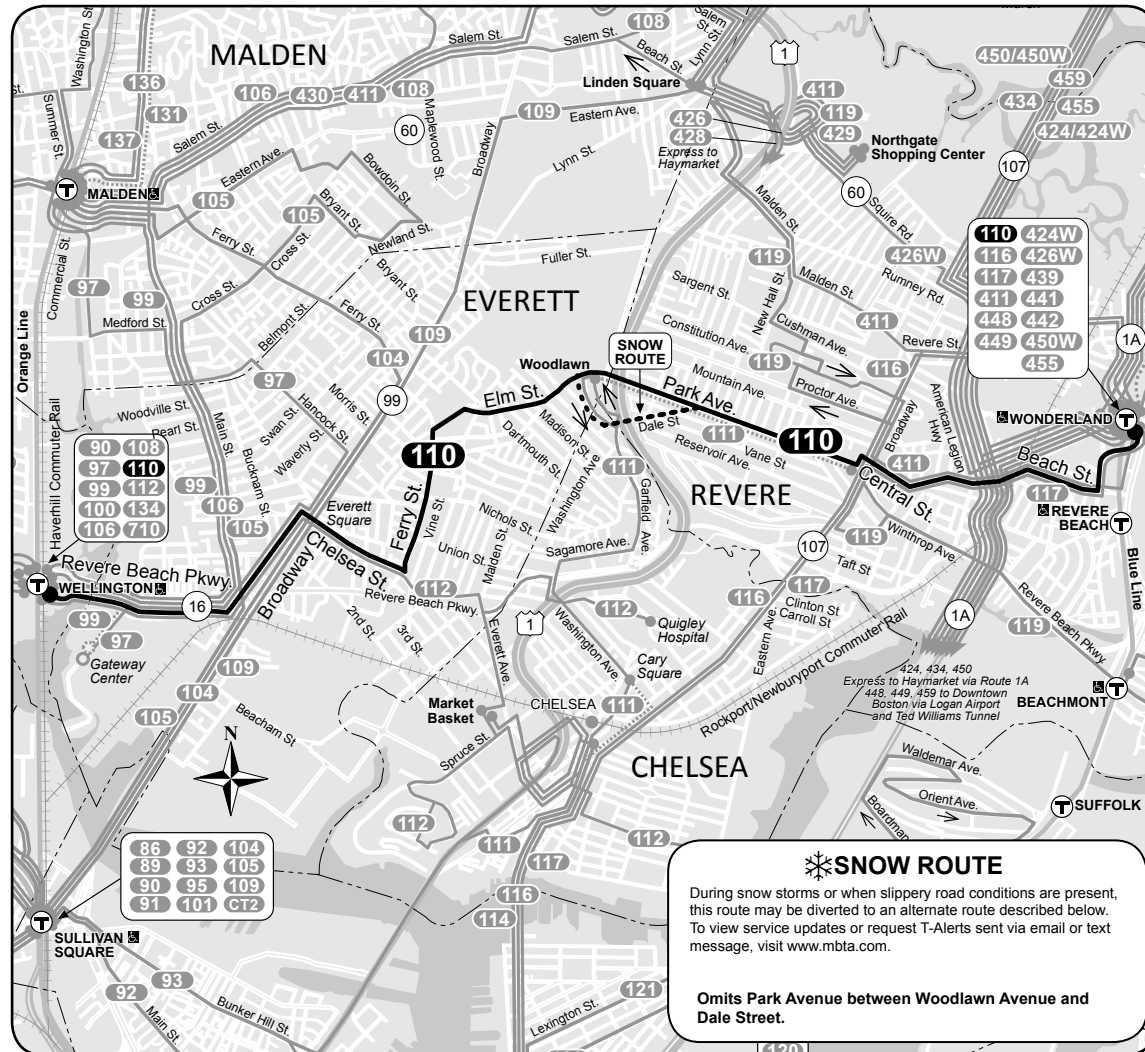

## Route 110 Wonderland or Broadway & Park Ave. - Wellington Station

## Wonderland or Broadway & Park Avenue-Wellington Station

### Serving

- Bell Circle
- Revere Centre
- Woodlawn
- Everett Square
- Sweetser Circle
- Orange Line
- Blue Line
- Haverhill Commuter Rail

**Massachusetts Bay Transportation Authority** *massDOT*  
 Massachusetts Department of Transportation

### Route 110 Wonderland or Broadway & Park Avenue-Wellington Station

110 Sunday					
Inbound			Outbound		
Leave Wonderland Station	Arrive Woodlawn	Arrive Wellington Station	Leave Wellington Station	Arrive Woodlawn	Arrive Wonderland Station
c 6:15A	6:18A	6:30A	d 6:35A	6:46A	.....
c 6:55	6:58	7:10	7:15	7:26	7:35A
7:45	7:54	8:09	8:15	8:26	8:36
8:45	8:54	9:10	9:15	9:26	9:36
9:45	9:54	10:10	10:15	10:26	10:36
10:45	10:54	11:10	11:15	11:29	11:40
11:45	11:55	12:12P			
			12:20P	12:35P	12:45P
12:55P	1:05P	1:22P	1:30	1:45	1:57
2:05	2:15	2:33	2:40	2:57	3:09
3:15	3:26	3:44	3:50	4:04	4:15
4:25	4:36	4:50	5:00	5:14	5:25
5:35	5:46	6:00	6:10	6:23	6:34
6:45	6:55	7:07	7:15	7:28	7:39
7:45	7:54	8:07	d 8:15	8:29	.....
c 8:35	8:38	8:49	d 9:15	9:29	.....
c 9:35	9:38	9:49	d 10:15	10:29	.....
c 10:35	10:38	10:49			