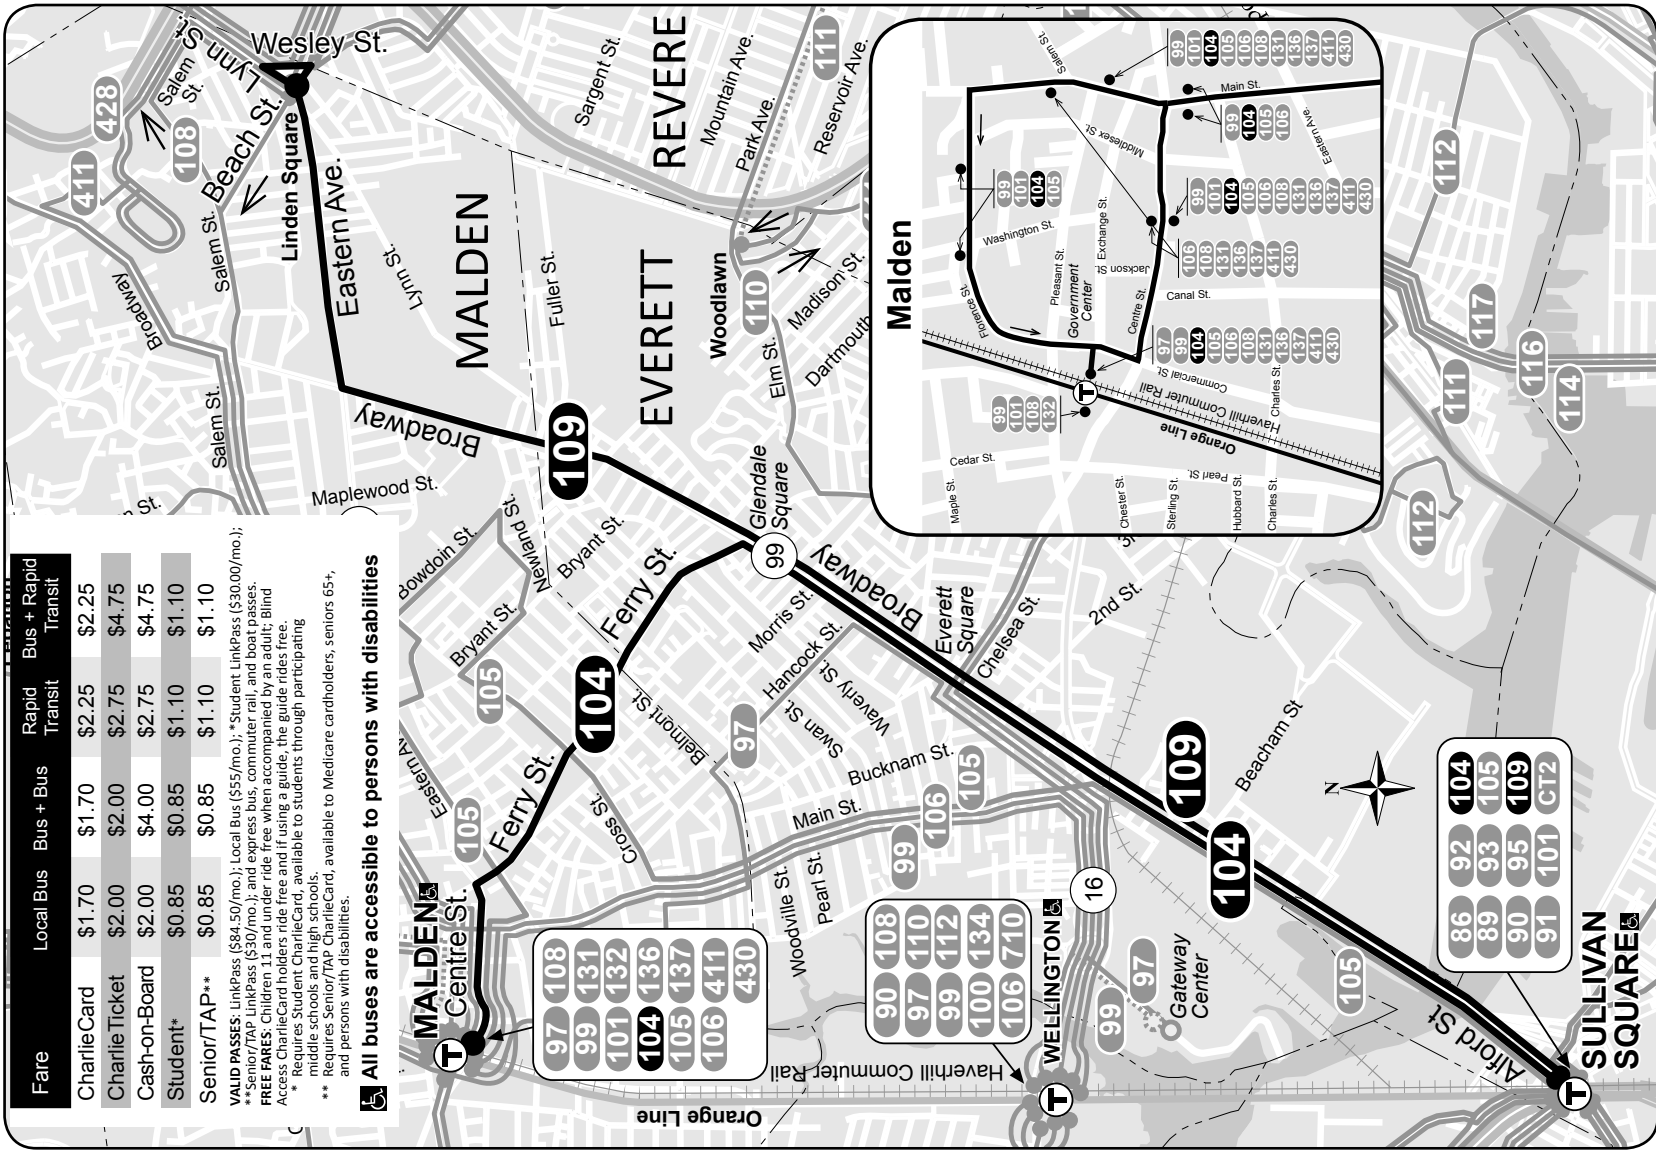

Route 104 Malden Center Station - Sullivan Square Station
Route 109 Linden Square - Sullivan Square Station

Fare	Local Bus	Bus + Bus	Rapid Transit	Bus + Rapid Transit
CharlieCard	\$1.70	\$1.70	\$2.25	\$2.25
CharlieTicket	\$2.00	\$2.00	\$2.75	\$4.75
Cash-on-Board	\$2.00	\$4.00	\$2.75	\$4.75
Student*	\$0.85	\$0.85	\$1.10	\$1.10
Senior/TAP**	\$0.85	\$0.85	\$1.10	\$1.10

All buses are accessible to persons with disabilities

schedule change

104•109

Winter December 31, 2017 - March 31, 2018

104 Malden Station-Sullivan Station
109 Linden Square-Sullivan Station

Serving

- Glendale Square
- Everett Square
- Sweetser Circle
- Broadway
- Orange Line
- Haverhill Commuter Rail

Winter 2018 Holidays

January 1: see Sunday January 15 & February 19: see Saturday

109

Weekday

Table with columns for Inbound and Outbound, listing station names and arrival/departure times for Weekday service.

a - Continues as Route 92 to downtown Boston.
s - Does NOT run during school vacation
w - Waits for last train to arrive at Sullivan Station.

104

Saturday

Table with columns for Inbound and Outbound, listing station names and arrival/departure times for Saturday service.